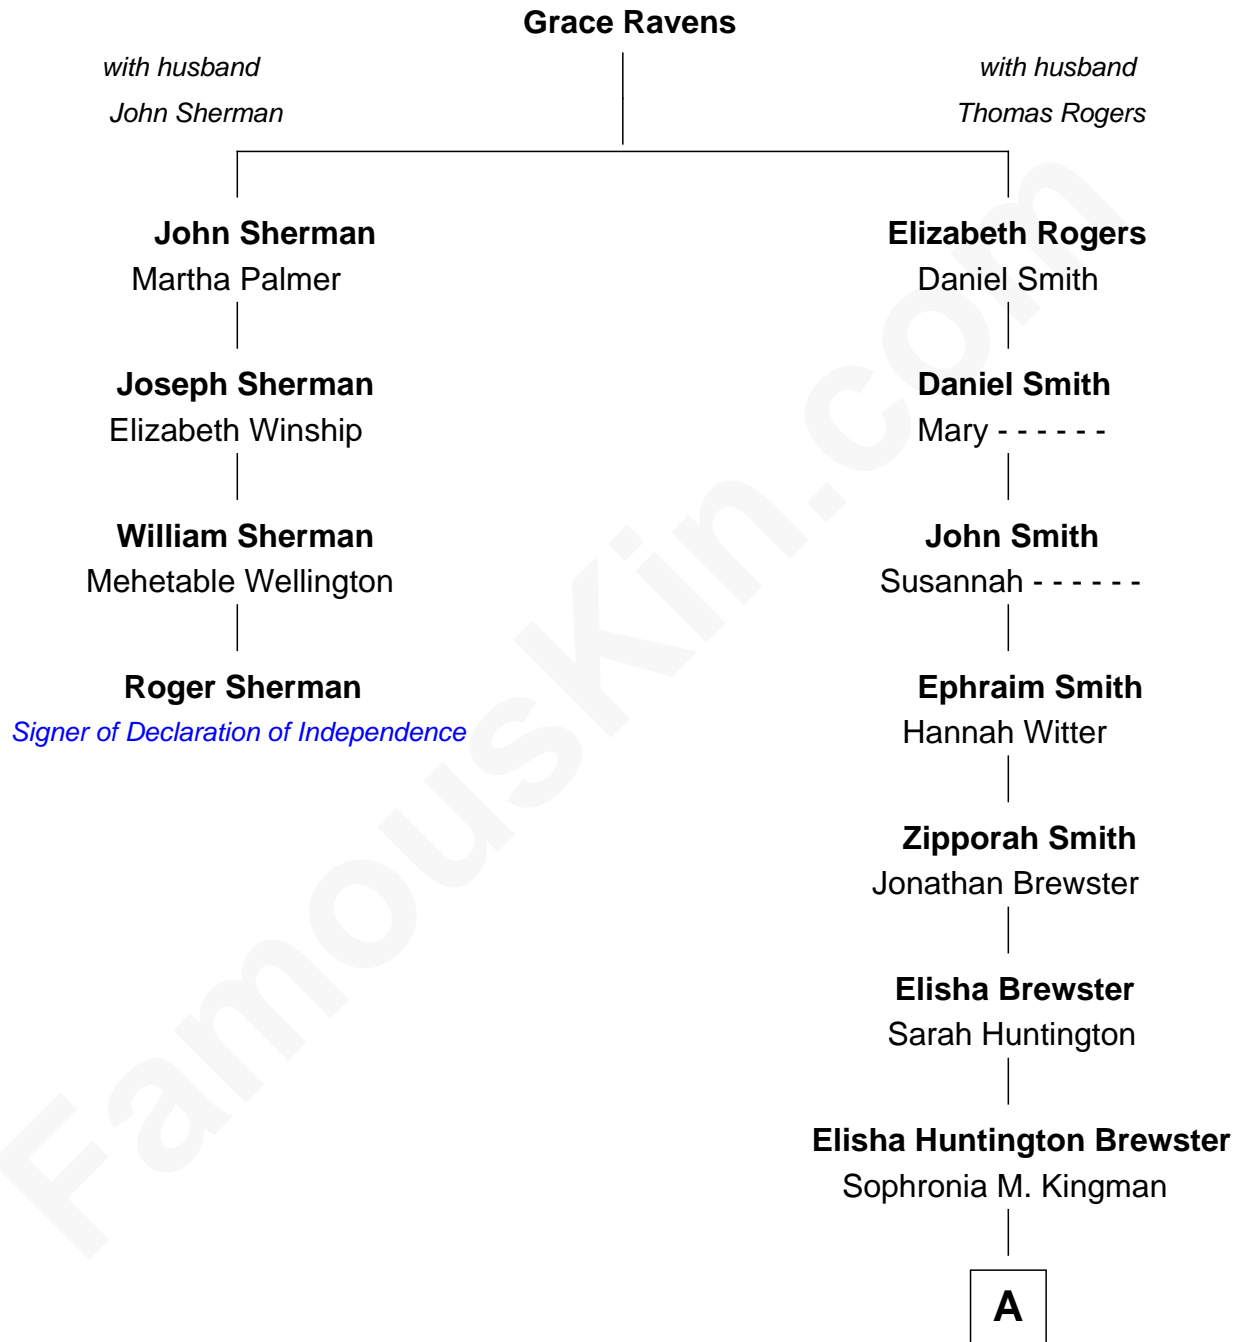

# FamousKin.com

## Relationship Chart of

### Roger Sherman

*Signer of the Declaration of Independence*

3rd cousin 8 times removed of

**Jordana Brewster**  
*TV and Movie Actress*

A

Charles Kingman Brewster

Celina Sophia Baldwin

Kingman Brewster

Florence Foster Besse

Kingman Brewster

Mary Louise Phillips

Alden Brewster

Maria João Leão de Sousa

Jordana Brewster

*TV and Movie Actress*