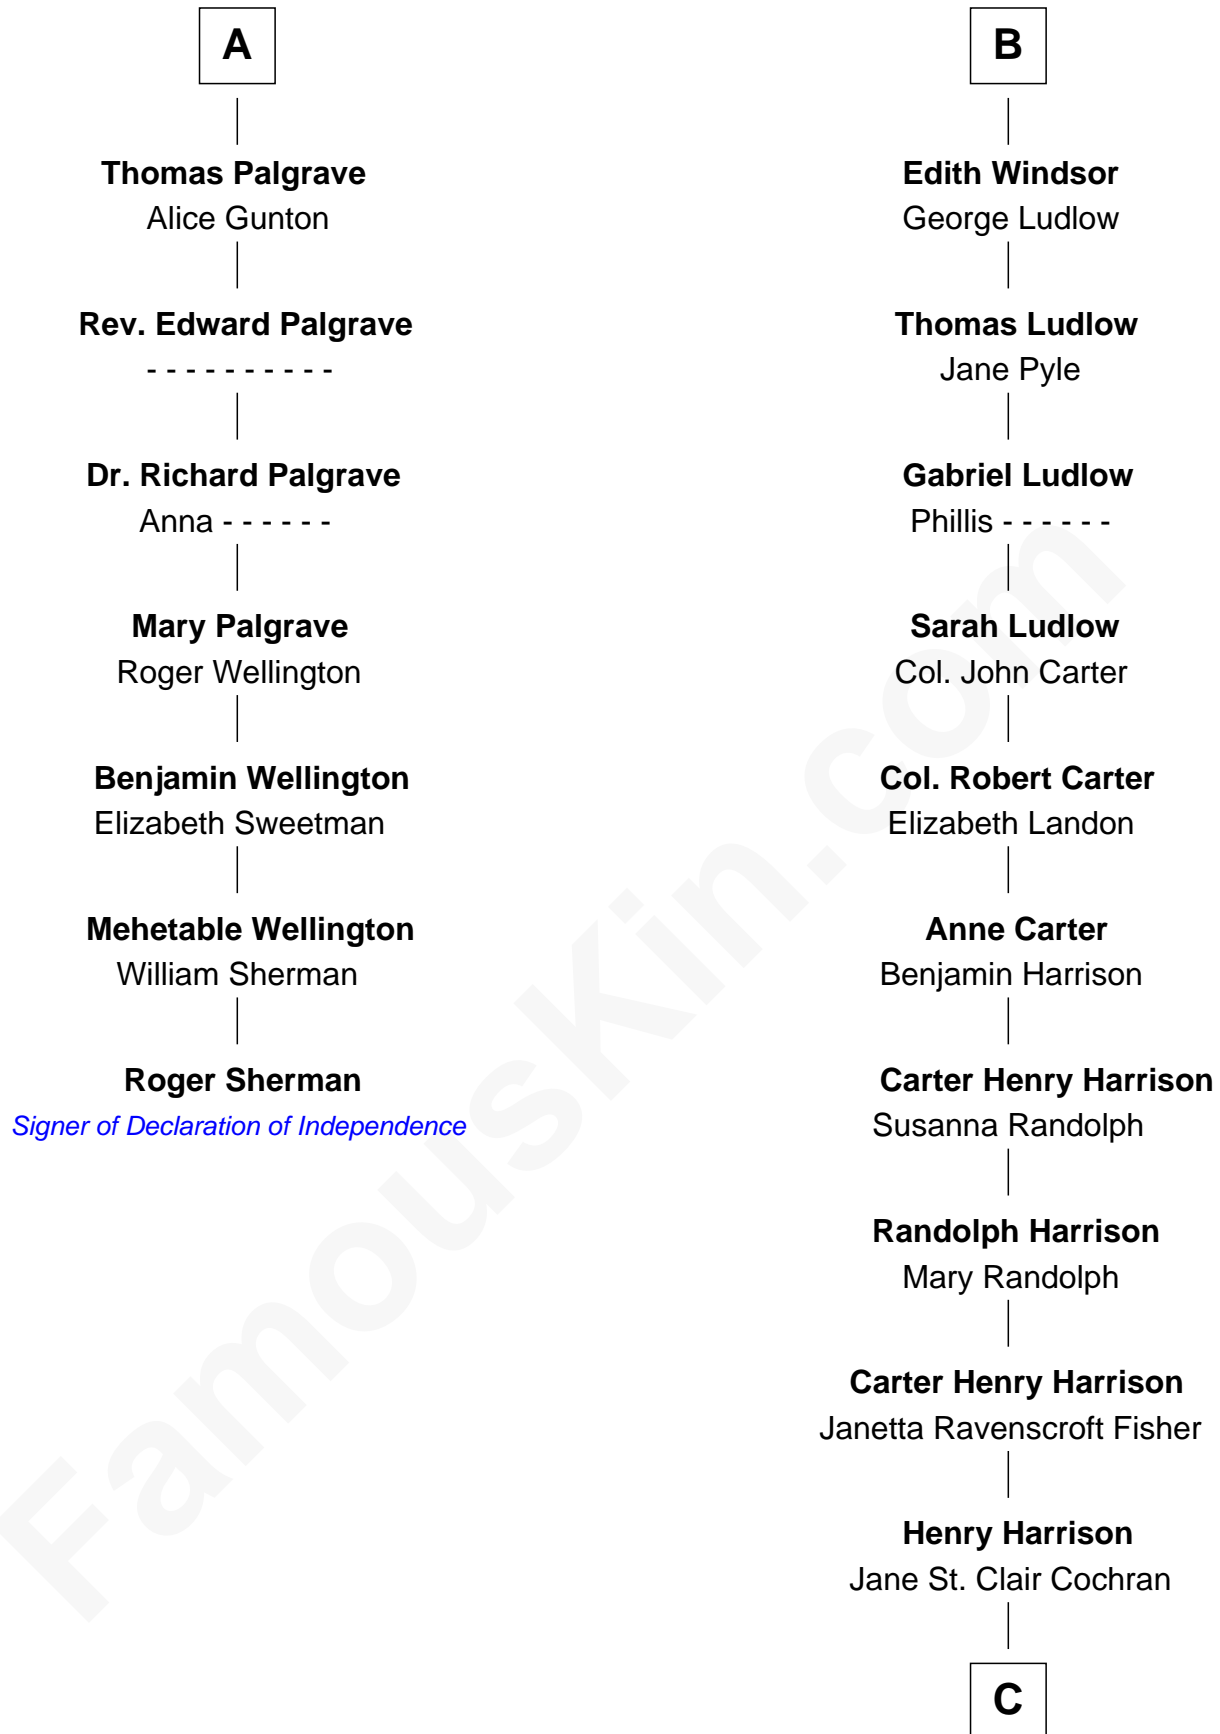

### Roger Sherman

*Signer of the Declaration of Independence*

13th cousin 8 times removed of

**Edward Norton**  
*Movie Actor*

**Humphrey de Bohun**  
Elizabeth Plantagenet

**Sir William de Bohun**  
Elizabeth de Badlesmere

**Elizabeth Goushill**  
Sir Robert Wingfield

**Elizabeth Luttrell**  
John Stratton

**Elizabeth Wingfield**  
Sir William Brandon

**Elizabeth Stratton**  
John Andrews

**Eleanor Brandon**  
John Glemham

**Elizabeth Andrews**  
Sir Thomas de Windsor

**Anne Glemham**  
Henry Palgrave

**Sir Andrews de Windsor**  
Elizabeth Blount

**A**

**B**

**C**

**George Moffett Harrison**  
Bettie Montgomery. Kent

**Joseph Kent Harrison**  
Cornelia Long Somerville

**Betty Kent Harrison**  
Edward Mower Norton

**Edward Mower Norton**  
Lydia Robinson Rouse

**Edward Norton**  
*Movie Actor*