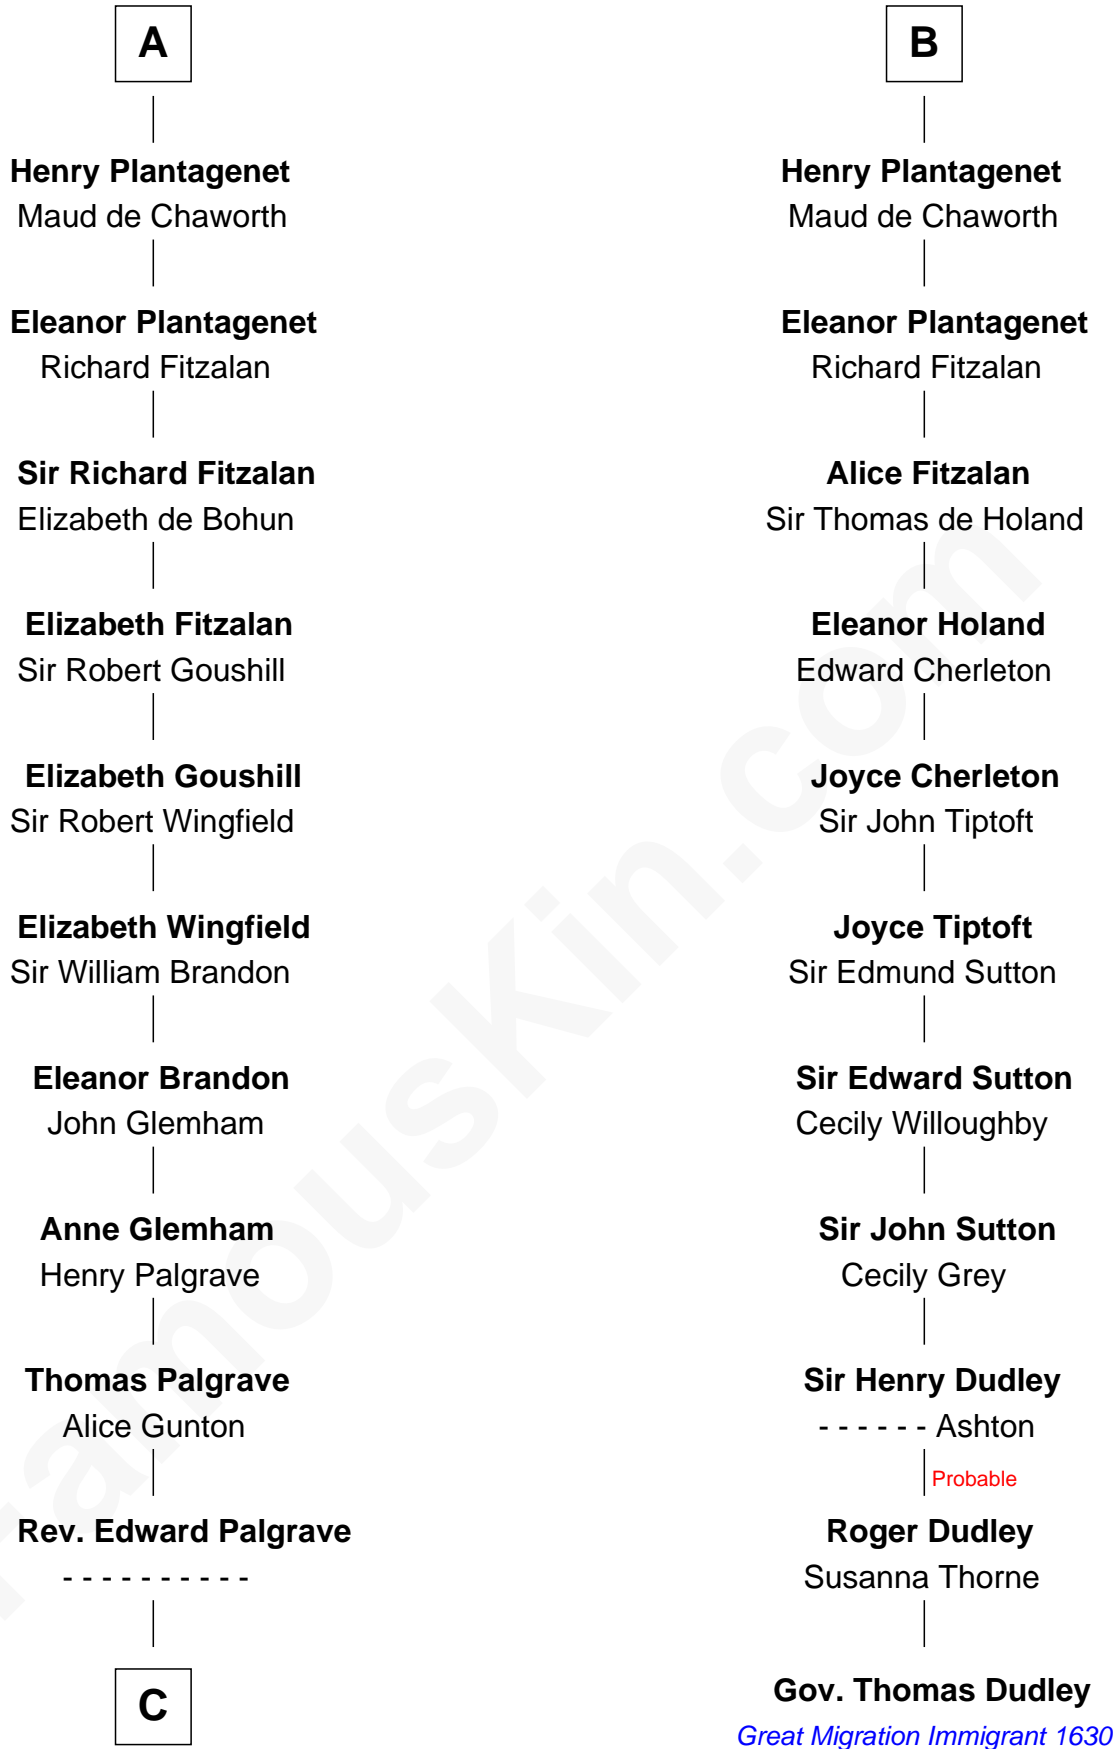

## Relationship Chart of

### Roger Sherman

*Signer of the Declaration of Independence*

**17th cousin 4 times removed of**

**Gov. Thomas Dudley**

*(1576 - 1653) Great Migration Immigrant 1630*

**C**

—  
**Dr. Richard Palgrave**

Anna - - - - -

—  
**Mary Palgrave**

Roger Wellington

—  
**Benjamin Wellington**

Elizabeth Sweetman

—  
**Mehetable Wellington**

William Sherman

—  
**Roger Sherman**

*Signer of Declaration of Independence*