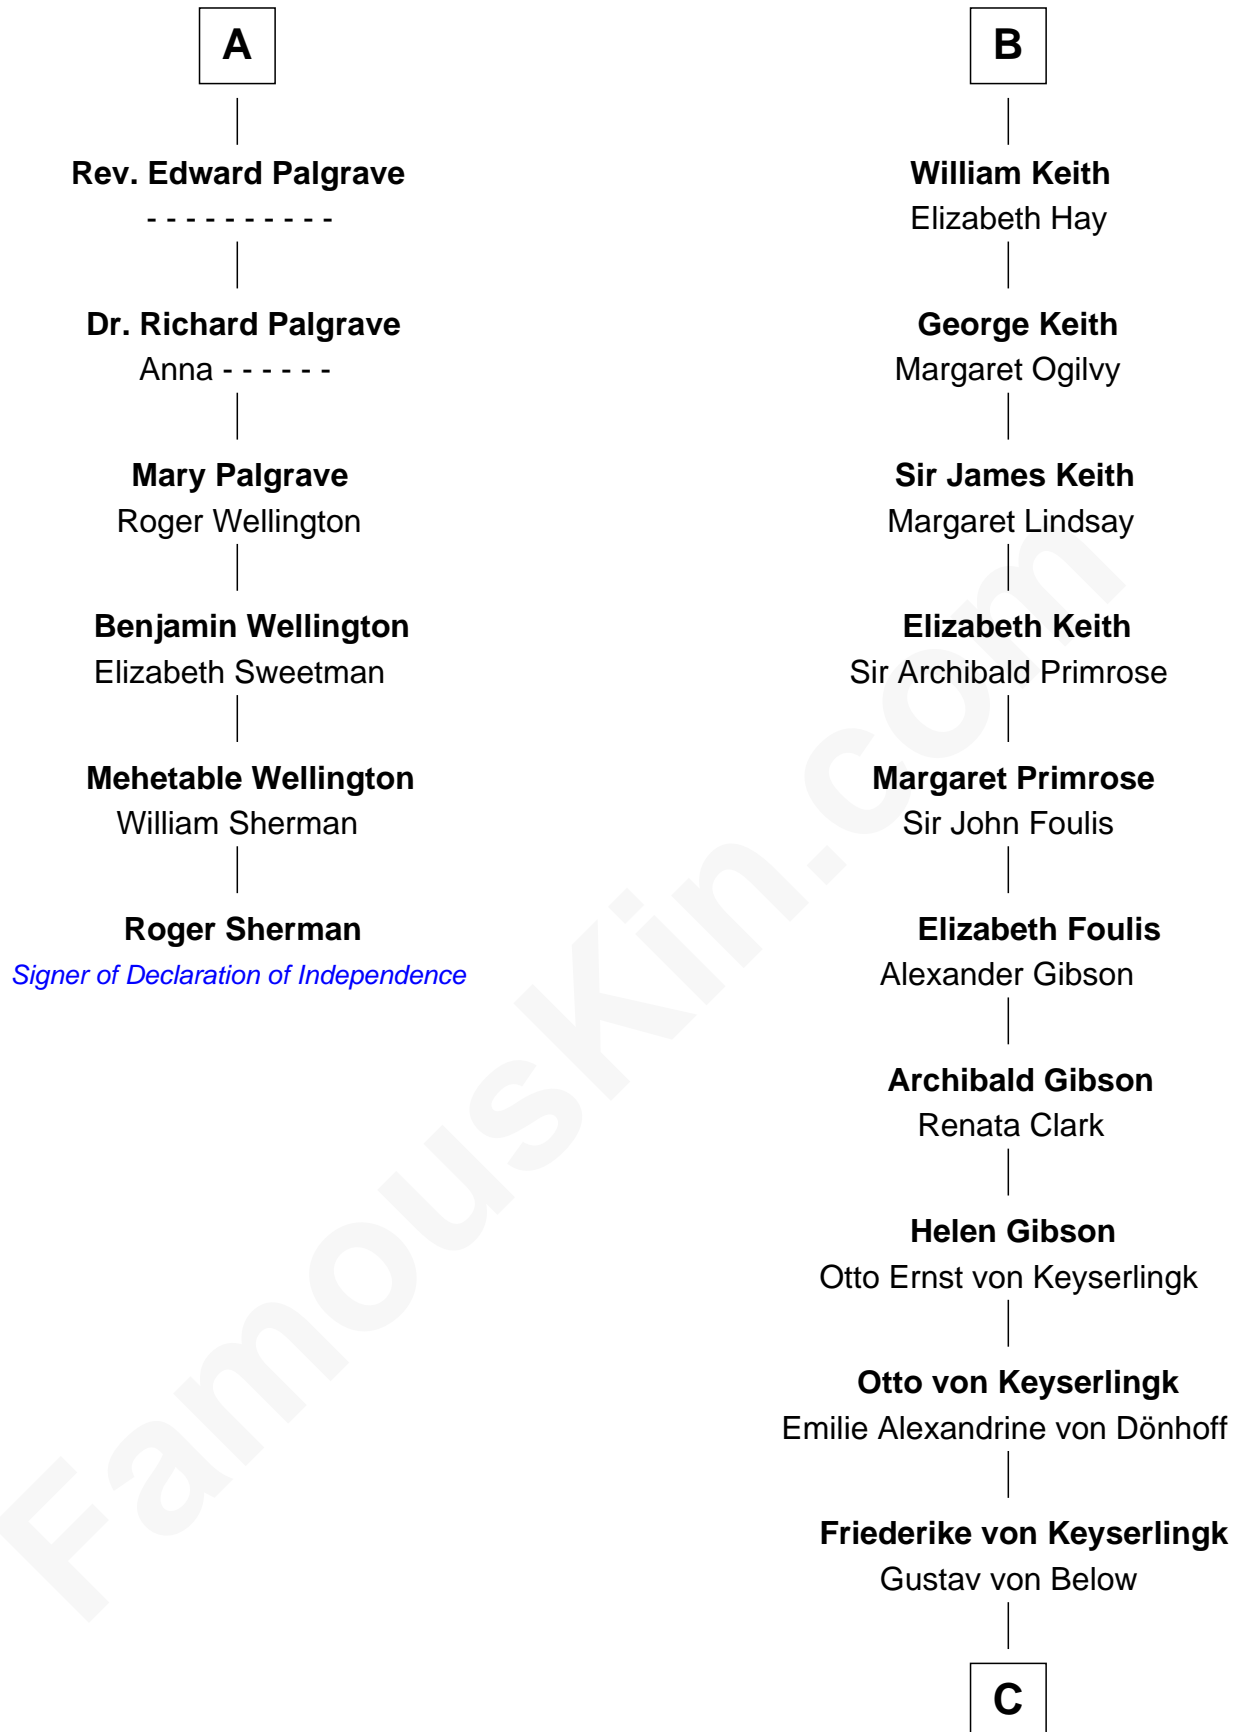

FamousKin.com

Relationship Chart of

Roger Sherman

Signer of the Declaration of Independence

12th cousin 8 times removed of

Wernher von Braun
Rocket Scientist

Richard Fitzalan
Eleanor Plantagenet

Sir Richard Fitzalan
Elizabeth de Bohun

Alice Fitzalan
Sir Thomas de Holand

Margaret de Holand
Sir John Beaufort

Joan Beaufort
James I, King of Scotland

Annabella Stewart
Sir George Gordon

Elizabeth Gordon
William Keith

Robert Keith
Elizabeth Douglas

William Keith
Margaret Keith

B

C

Karl Emil Gustav von Below

Eleonore Melitta Behrend

Marie Eleonore Dorothea von Below

Wernher von Quistorp

Emmy von Quistorp