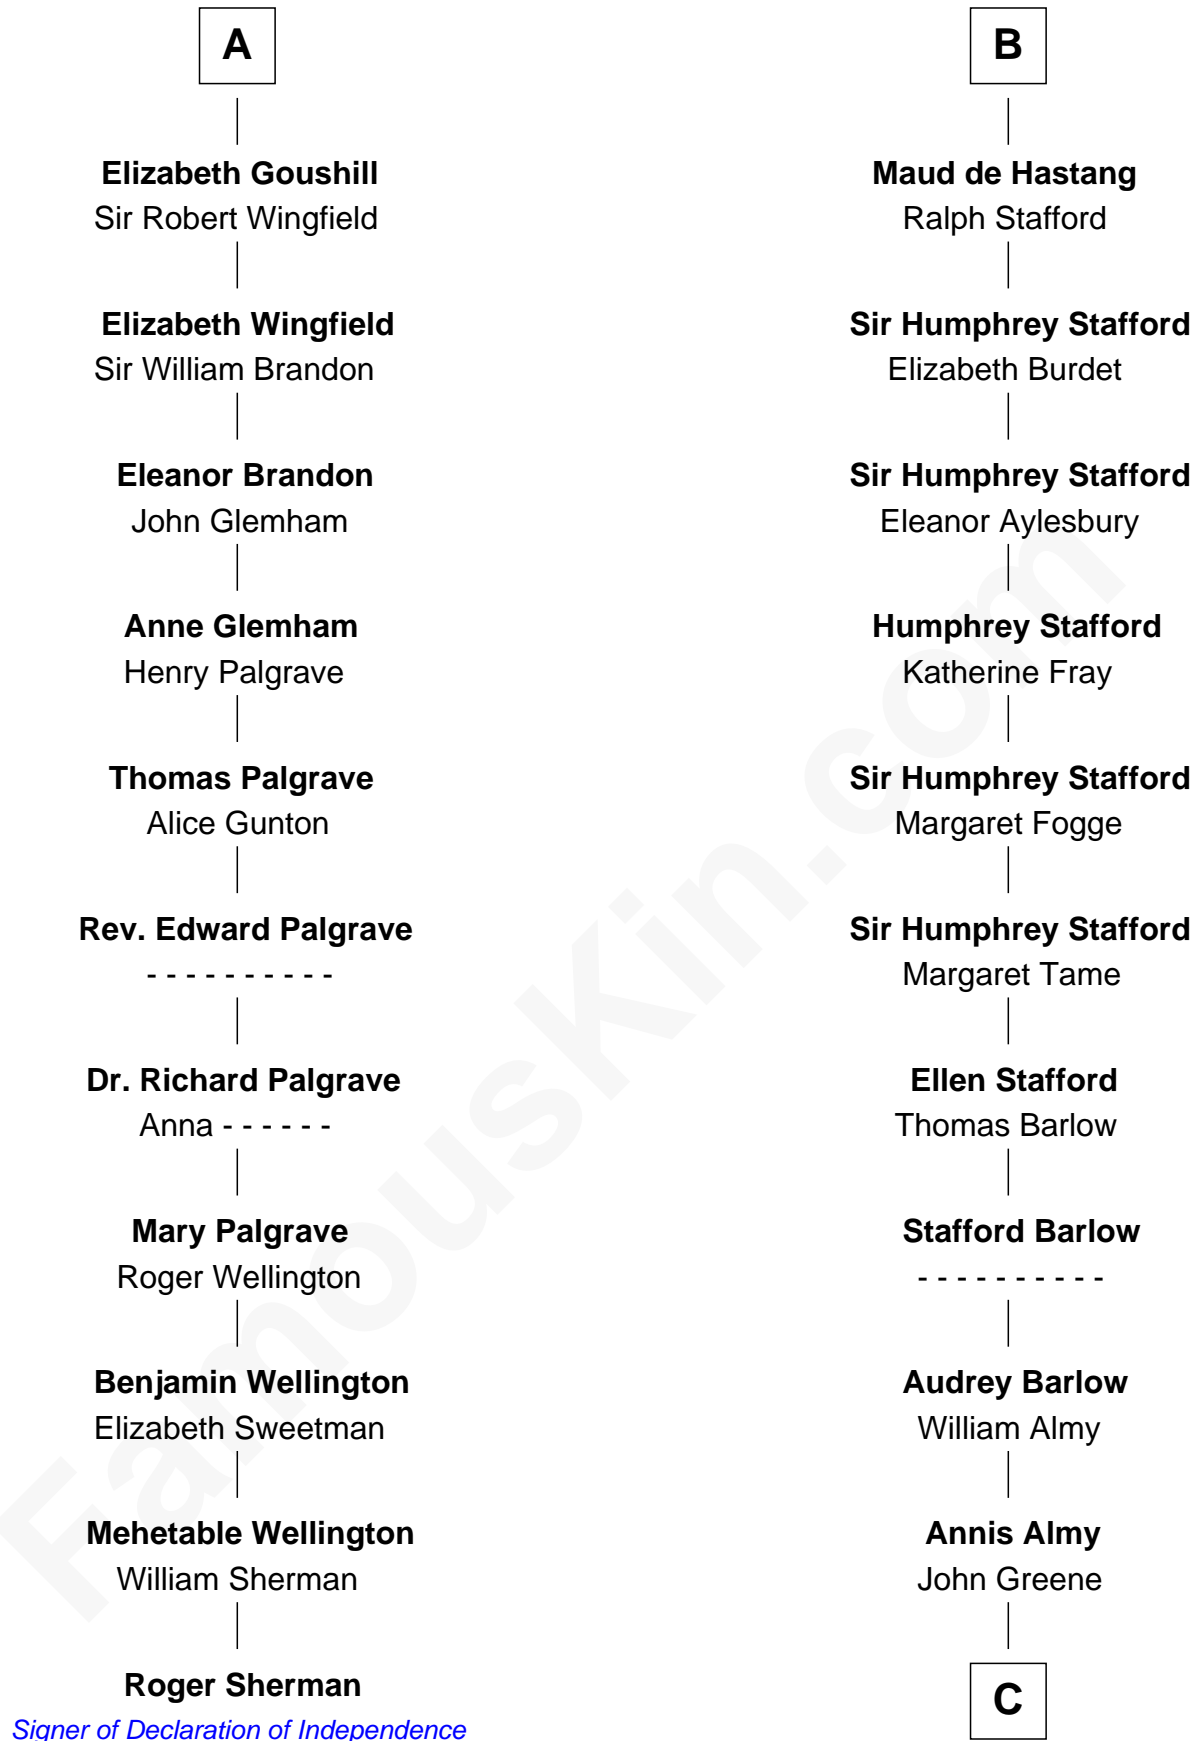

FamousKin.com

Relationship Chart of

Roger Sherman

Signer of the Declaration of Independence

17th cousin 4 times removed of

Samuel Ward King

15th Governor of Rhode Island

C

Samuel Greene

Mary Gorton

Samuel Greene

Sarah Coggeshall

Mercy Green

John Walton

Welthian Walton

William Borden King

Samuel Ward King

15th Governor of Rhode Island

FamousKin.com