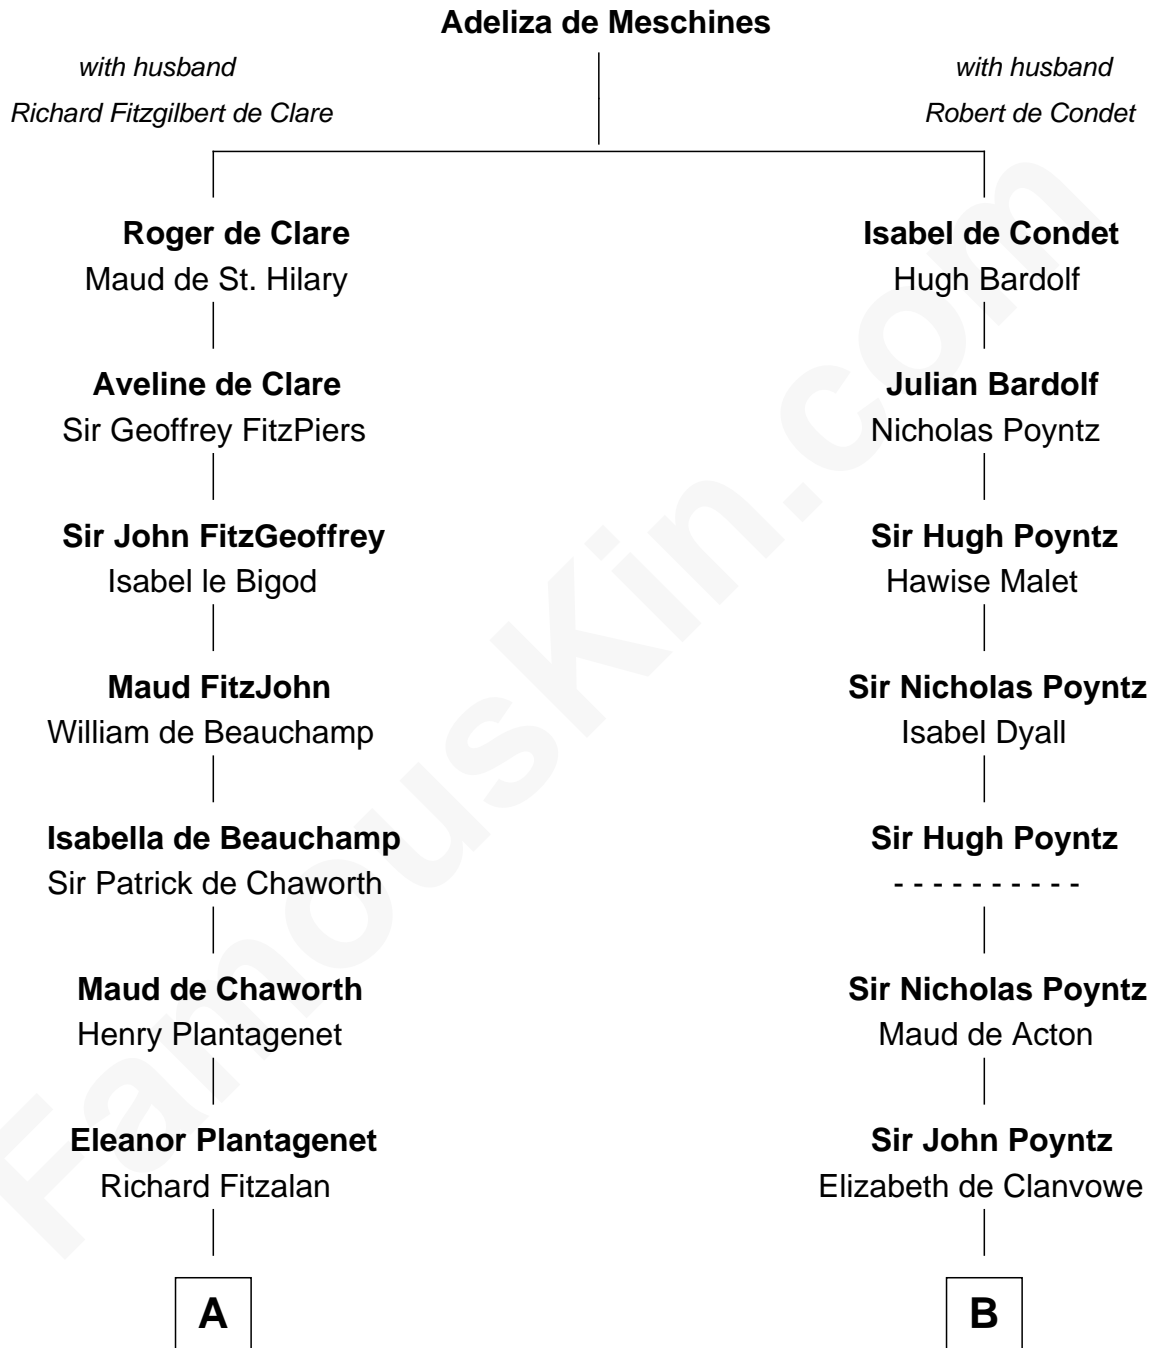

FamousKin.com

Relationship Chart of

Roger Sherman

Signer of the Declaration of Independence

19th cousin 2 times removed of

Samuel Ward King

15th Governor of Rhode Island

C

Benjamin Wellington

Elizabeth Sweetman

Mehetable Wellington

William Sherman

Roger Sherman

Signer of Declaration of Independence

D

Samuel Greene

Mary Gorton

Samuel Greene

Sarah Coggeshall

Mercy Green

John Walton

Welthian Walton

William Borden King

Samuel Ward King