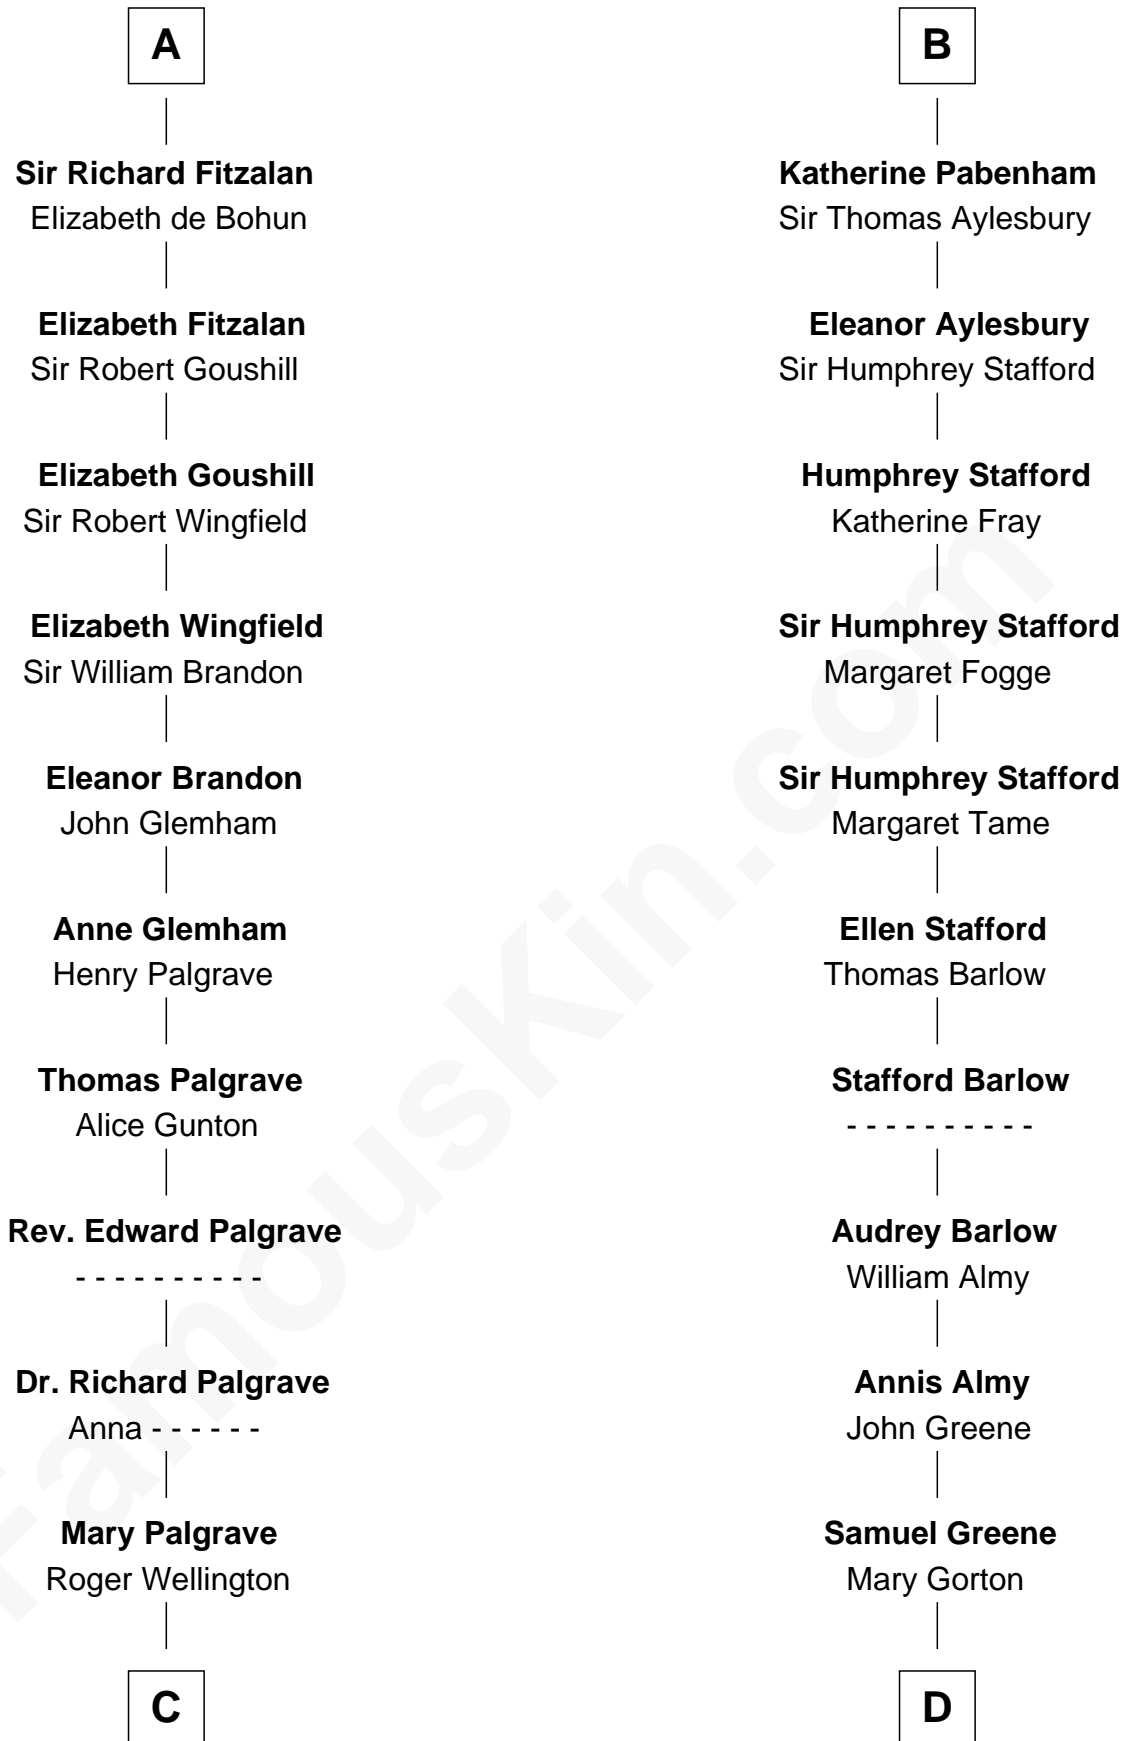

FamousKin.com

Relationship Chart of

Roger Sherman

Signer of the Declaration of Independence

19th cousin 1 time removed of

Samuel Ward King

15th Governor of Rhode Island

C

Benjamin Wellington

Elizabeth Sweetman

Mehetable Wellington

William Sherman

Roger Sherman

Signer of Declaration of Independence

D

Samuel Greene

Sarah Coggeshall

Mercy Green

John Walton

Welthian Walton

William Borden King

Samuel Ward King

15th Governor of Rhode Island

FamousKin.com