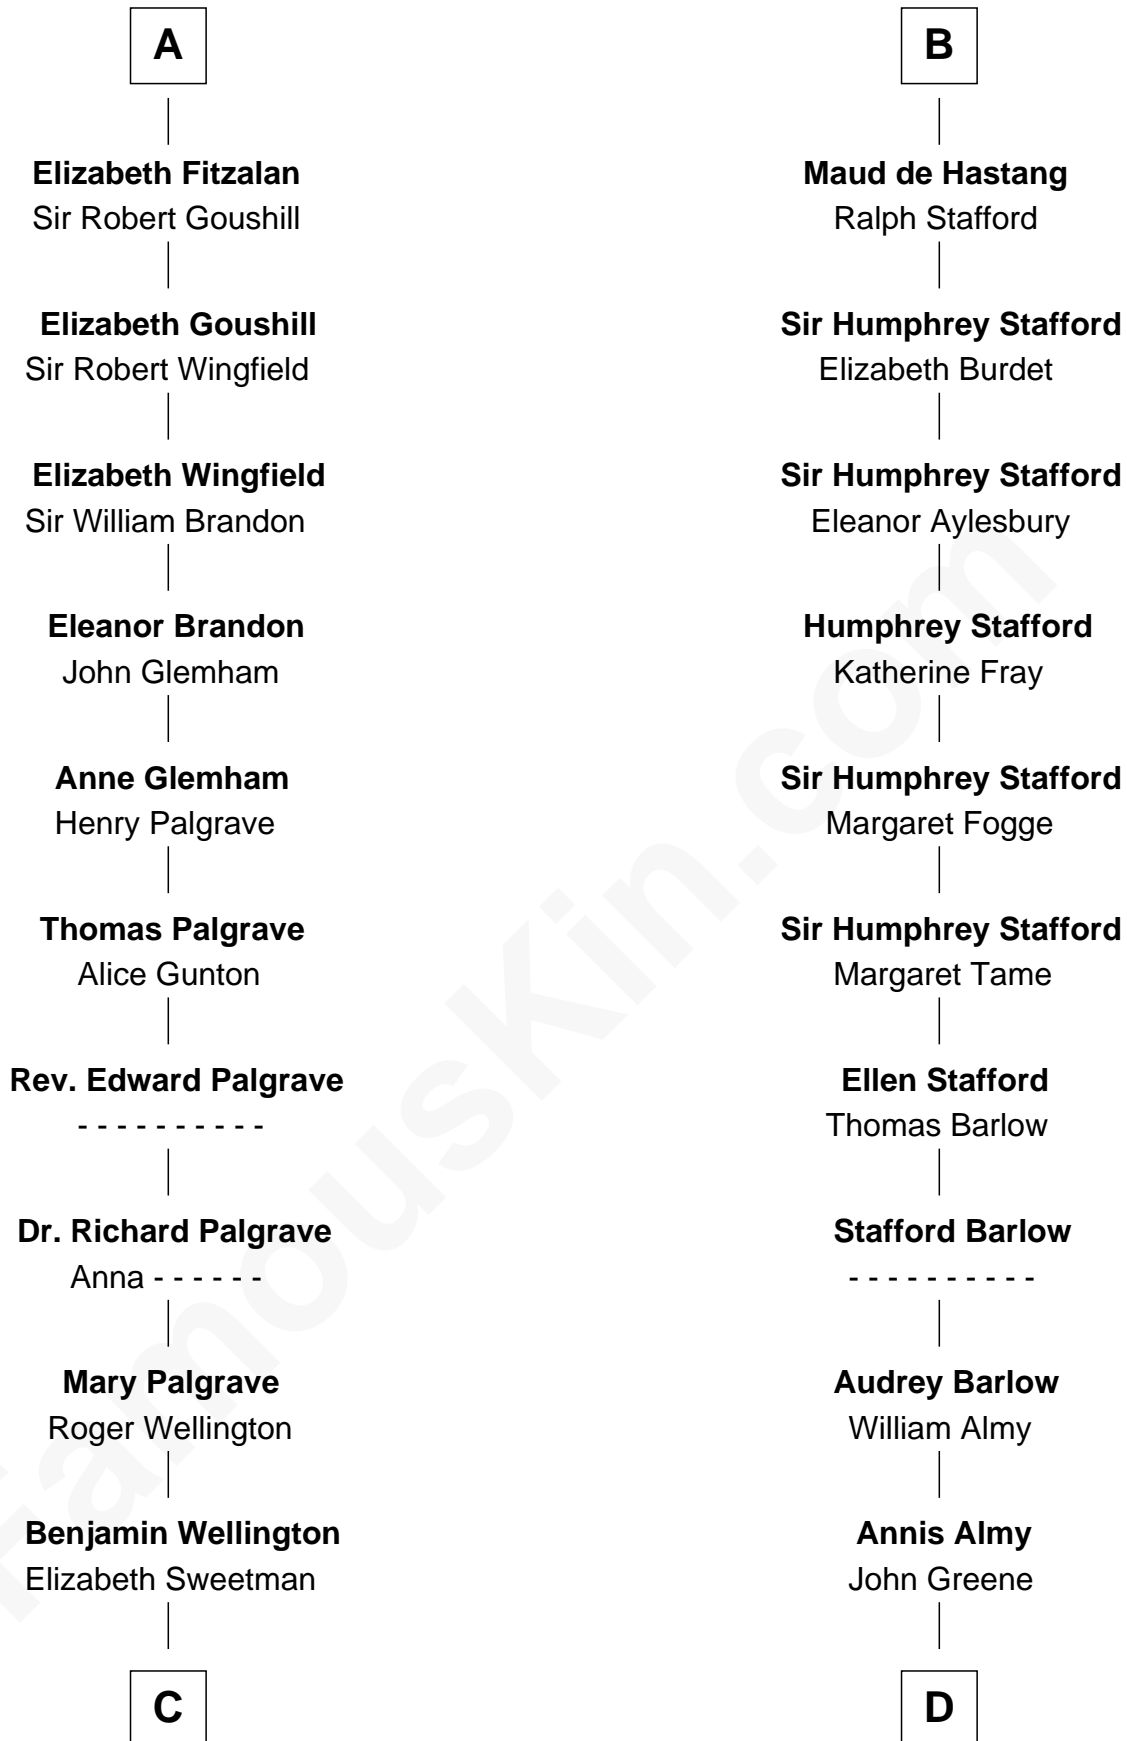

FamousKin.com

Relationship Chart of

Roger Sherman

Signer of the Declaration of Independence

18th cousin 3 times removed of

Samuel Ward King

15th Governor of Rhode Island

C

Mehetable Wellington

William Sherman

Roger Sherman

Signer of Declaration of Independence

D

Samuel Greene

Mary Gorton

Samuel Greene

Sarah Coggeshall

Mercy Green

John Walton

Welthian Walton

William Borden King

Samuel Ward King

15th Governor of Rhode Island

FamousKin.com