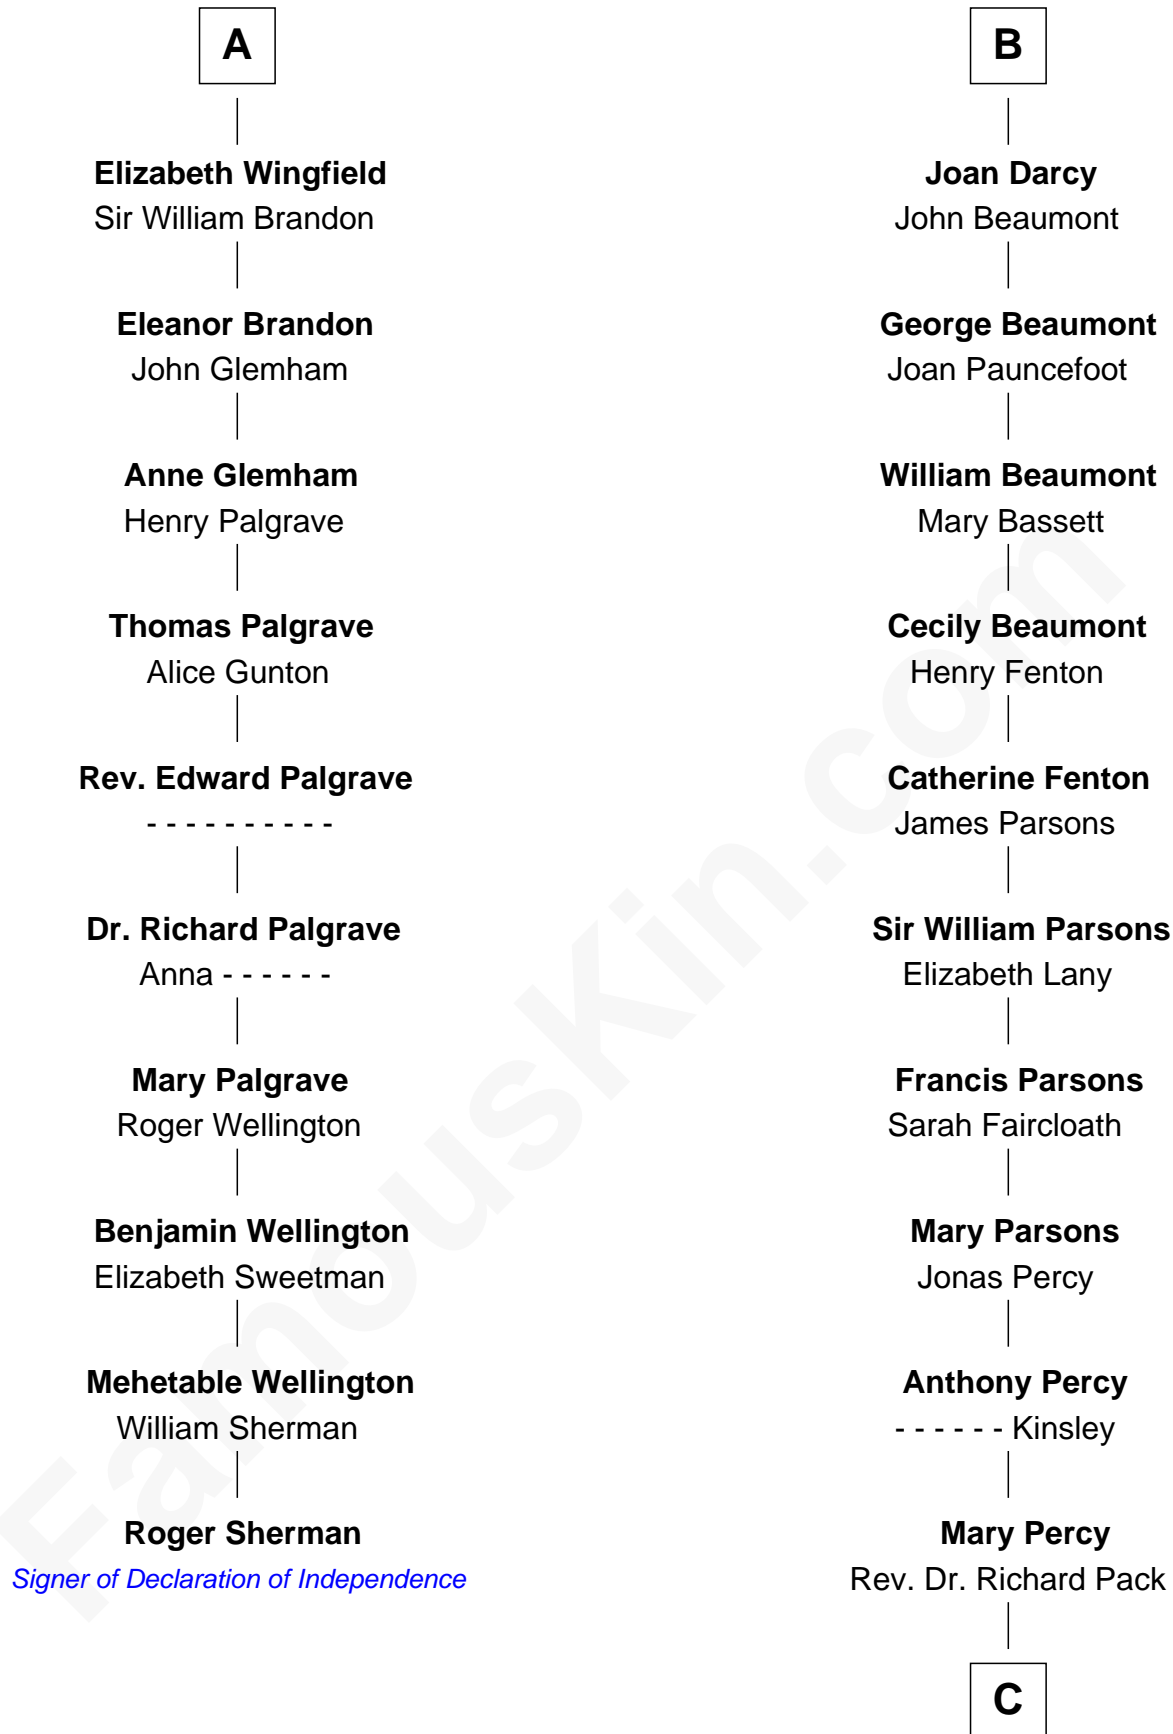

FamousKin.com

Relationship Chart of

Roger Sherman

Signer of the Declaration of Independence

16th cousin 4 times removed of

Sir Arthur Conan Doyle

Author, "Sherlock Holmes"

Sir John FitzGeoffrey

Isabel le Bigod

C

William Pack
Catherine Scott

Catherine Pack
William Foley

Mary Josephine Elizabeth Foley
Charles Altamont Doyle

Sir Arthur Conan Doyle
Author, "Sherlock Holmes"