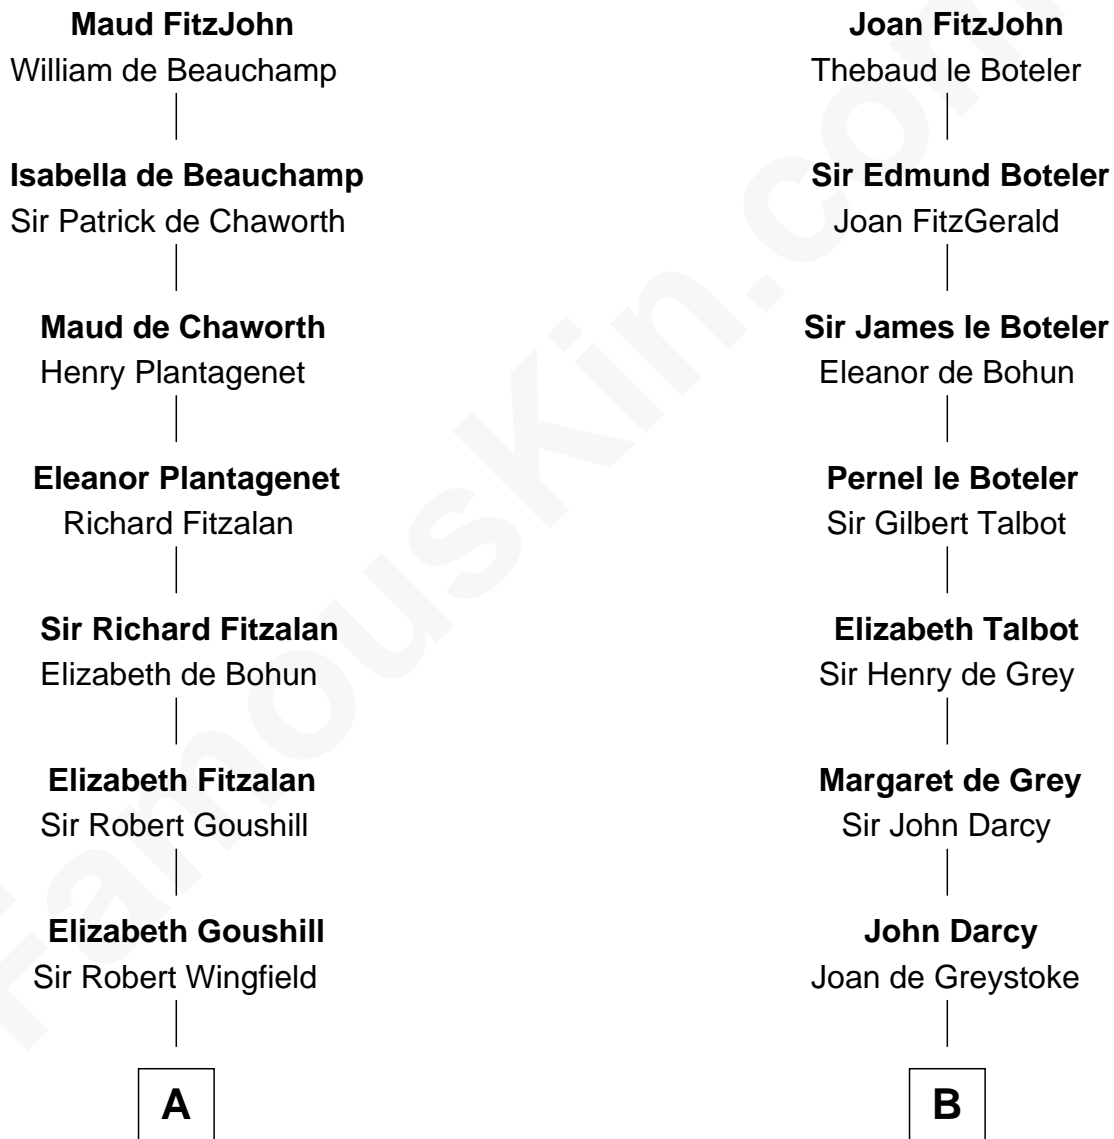

FamousKin.com

Relationship Chart of

Roger Sherman

Signer of the Declaration of Independence

16th cousin 4 times removed of

Sir Arthur Conan Doyle

Author, "Sherlock Holmes"

Sir John FitzGeoffrey

Isabel le Bigod

C

William Pack
Catherine Scott

Catherine Pack
William Foley

Mary Josephine Elizabeth Foley
Charles Altamont Doyle

Sir Arthur Conan Doyle
Author, "Sherlock Holmes"