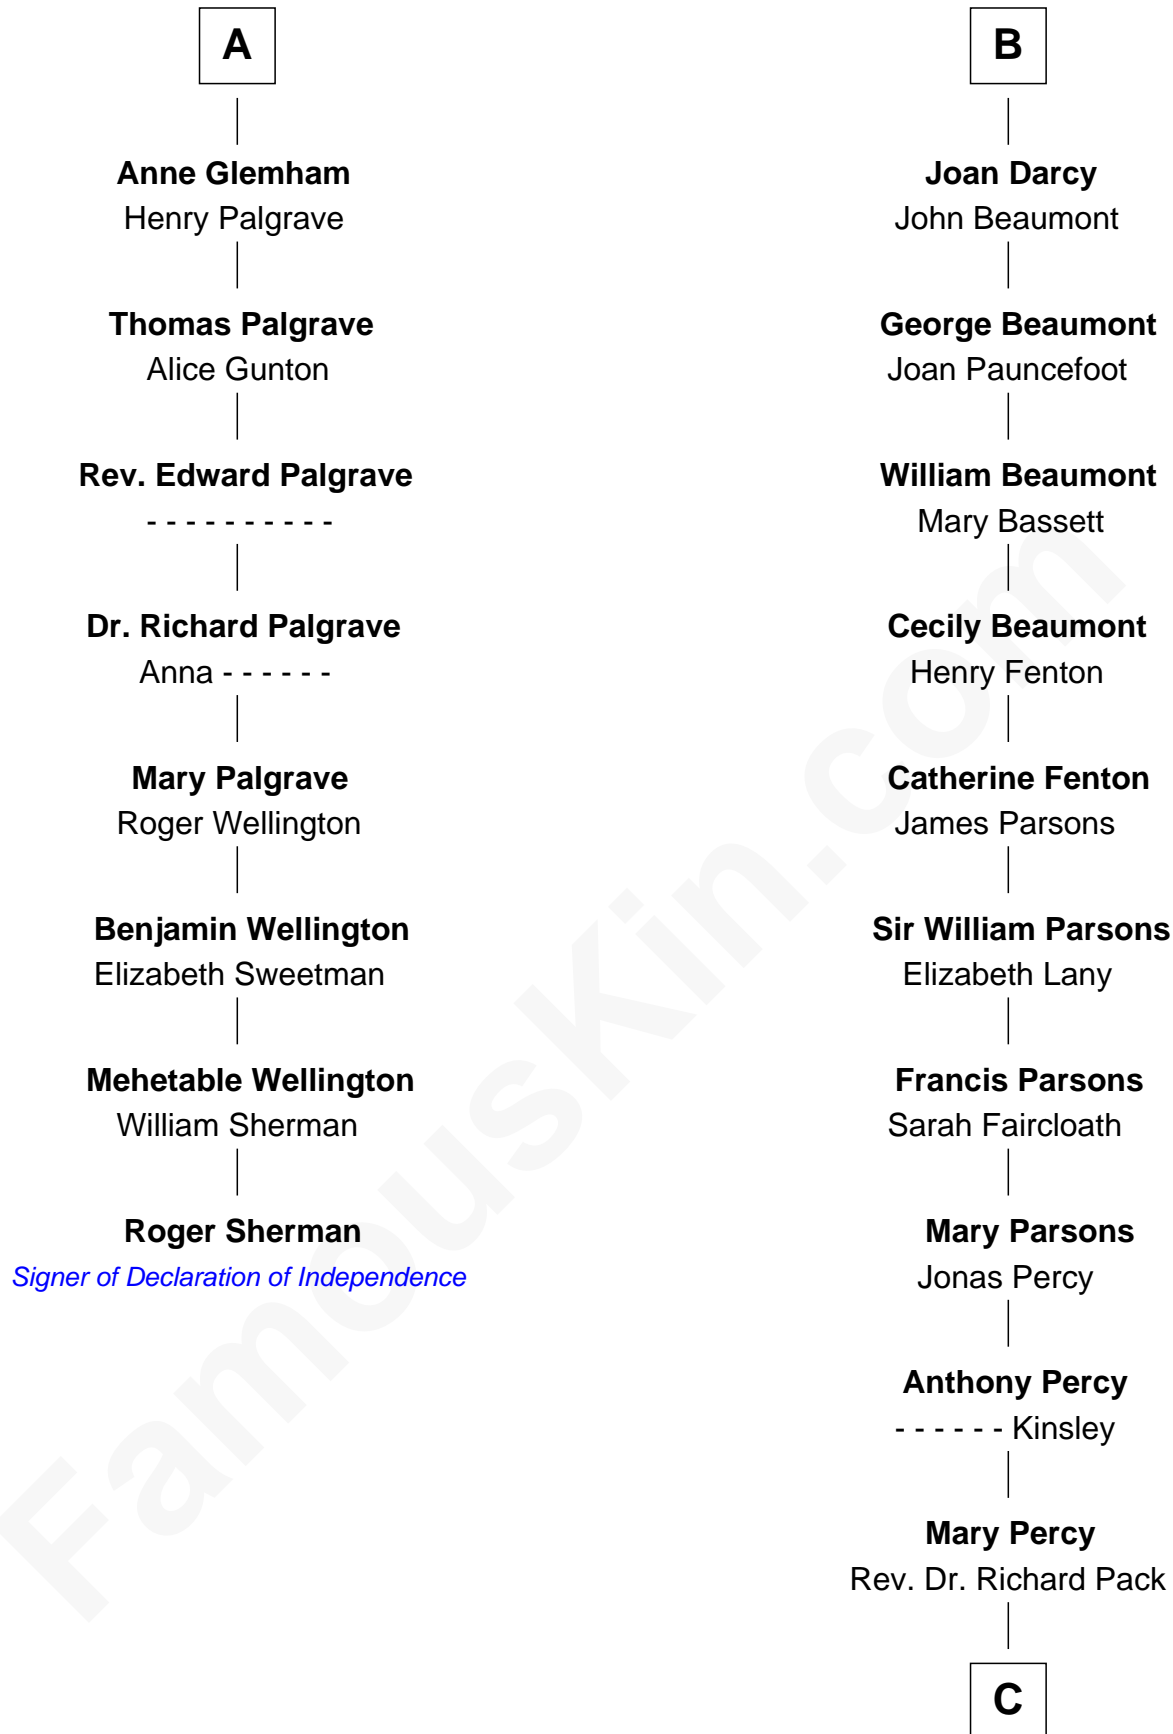

FamousKin.com

Relationship Chart of

Roger Sherman

Signer of the Declaration of Independence

14th cousin 6 times removed of

Sir Arthur Conan Doyle

Author, "Sherlock Holmes"

C

—
William Pack
Catherine Scott

—
Catherine Pack
William Foley

—
Mary Josephine Elizabeth Foley
Charles Altamont Doyle

—
Sir Arthur Conan Doyle
Author, "Sherlock Holmes"