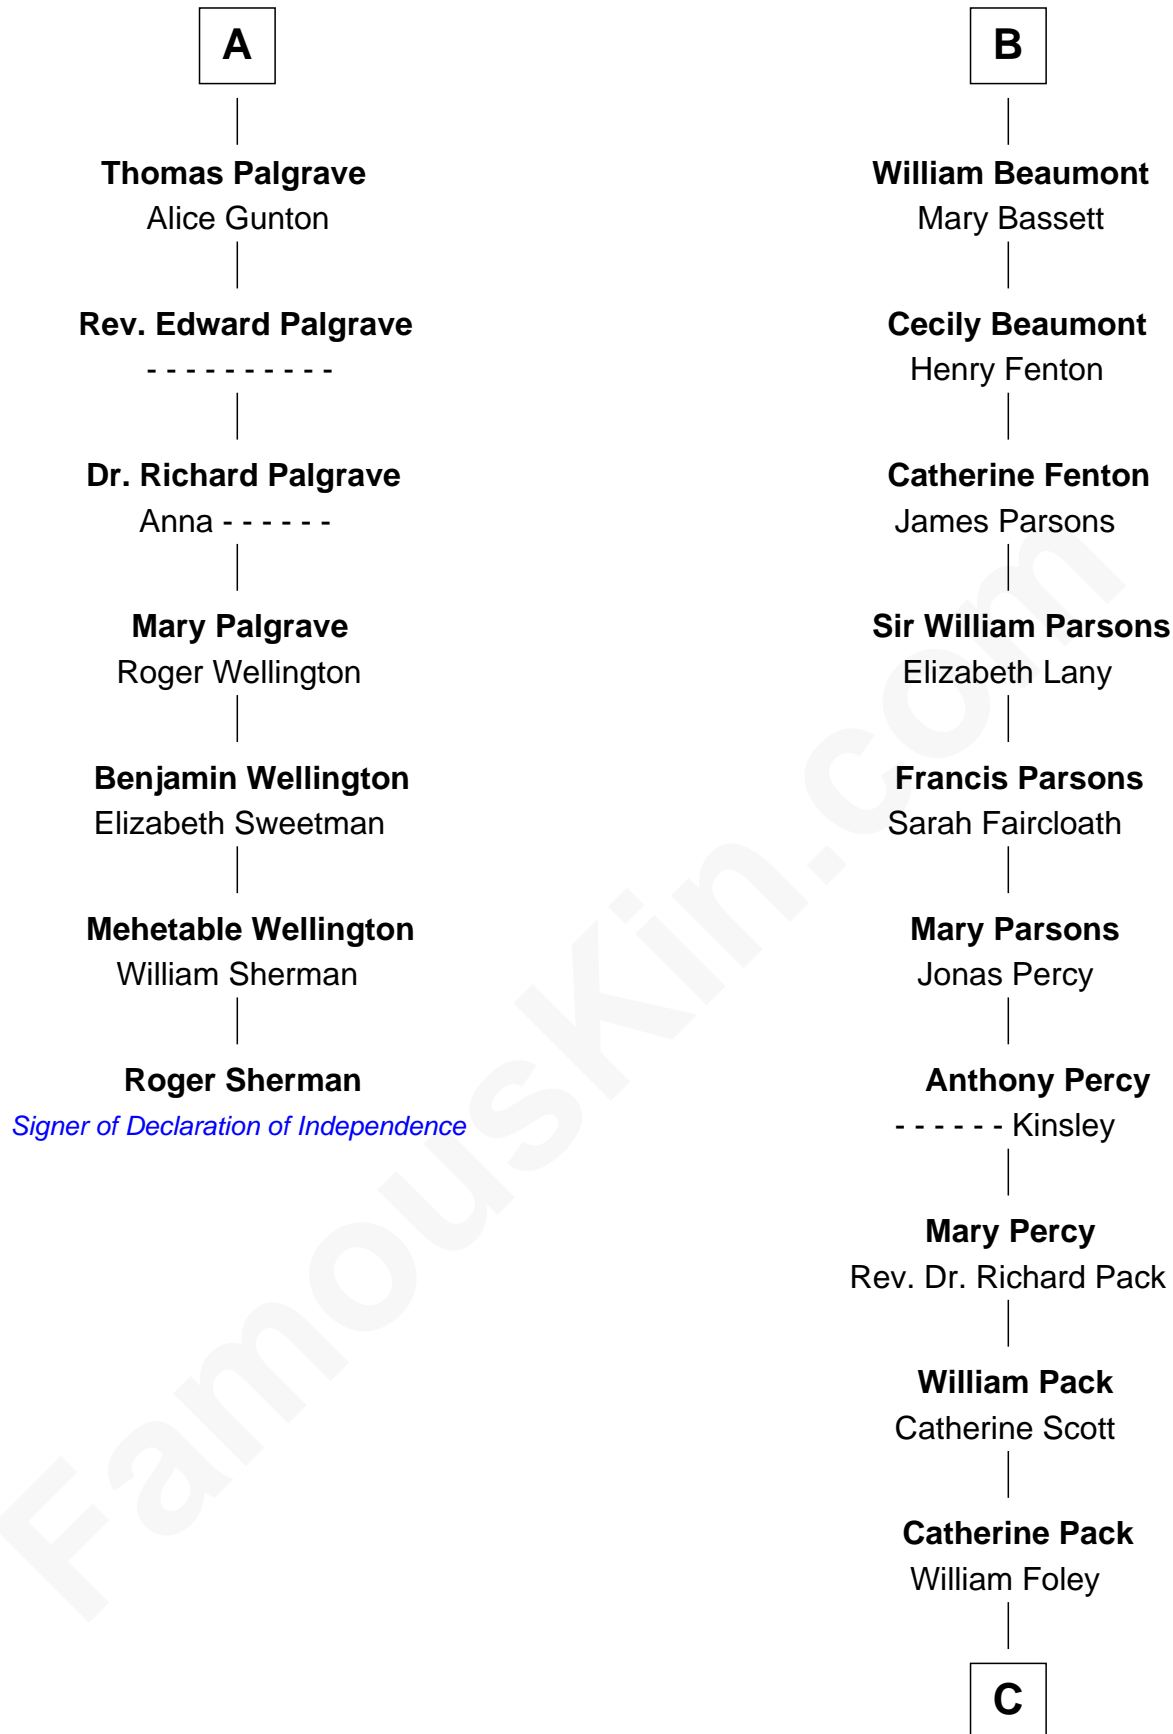

### Roger Sherman

*Signer of the Declaration of Independence*

13th cousin 5 times removed of

### Sir Arthur Conan Doyle

*Author, "Sherlock Holmes"*

**Humphrey de Bohun**

Elizabeth Plantagenet

**Sir William de Bohun**  
Elizabeth de Badlesmere

**Elizabeth de Bohun**  
Sir Richard Fitzalan

**Elizabeth Fitzalan**  
Sir Robert Goushill

**Pernel le Boteler**  
Sir Gilbert Talbot

**Elizabeth Talbot**  
Sir Henry de Grey

**Margaret de Grey**  
Sir John Darcy

**John Darcy**  
Joan de Greystoke

**Joan Darcy**  
John Beaumont

**George Beaumont**  
Joan Pauncefoot

**B**

C

|  
**Mary Josephine Elizabeth Foley**

Charles Altamont Doyle

|  
**Sir Arthur Conan Doyle**

*Author, "Sherlock Holmes"*

FamousKin.com