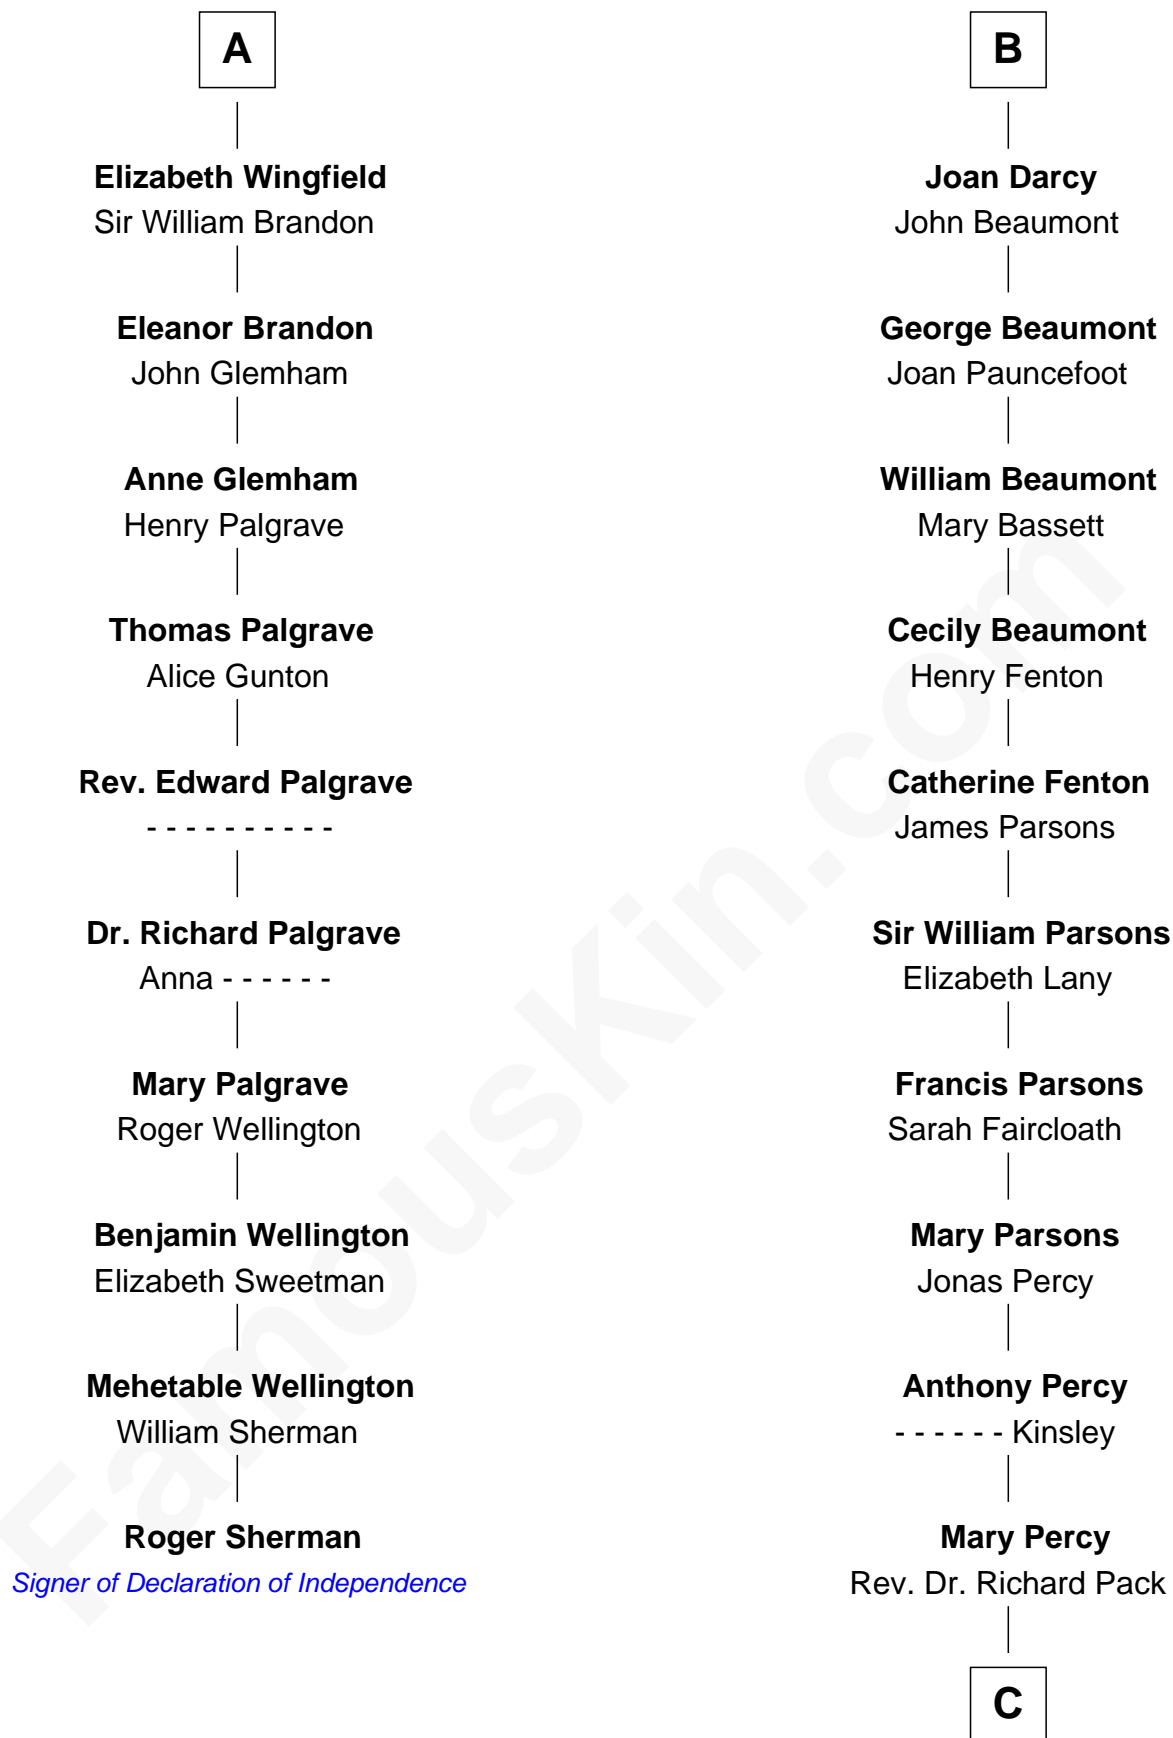

FamousKin.com

Relationship Chart of

Roger Sherman

Signer of the Declaration of Independence

16th cousin 4 times removed of

Sir Arthur Conan Doyle
Author, "Sherlock Holmes"

Sir William de Beauchamp

C

|
William Pack
Catherine Scott

|
Catherine Pack
William Foley

|
Mary Josephine Elizabeth Foley
Charles Altamont Doyle

|
Sir Arthur Conan Doyle
Author, "Sherlock Holmes"