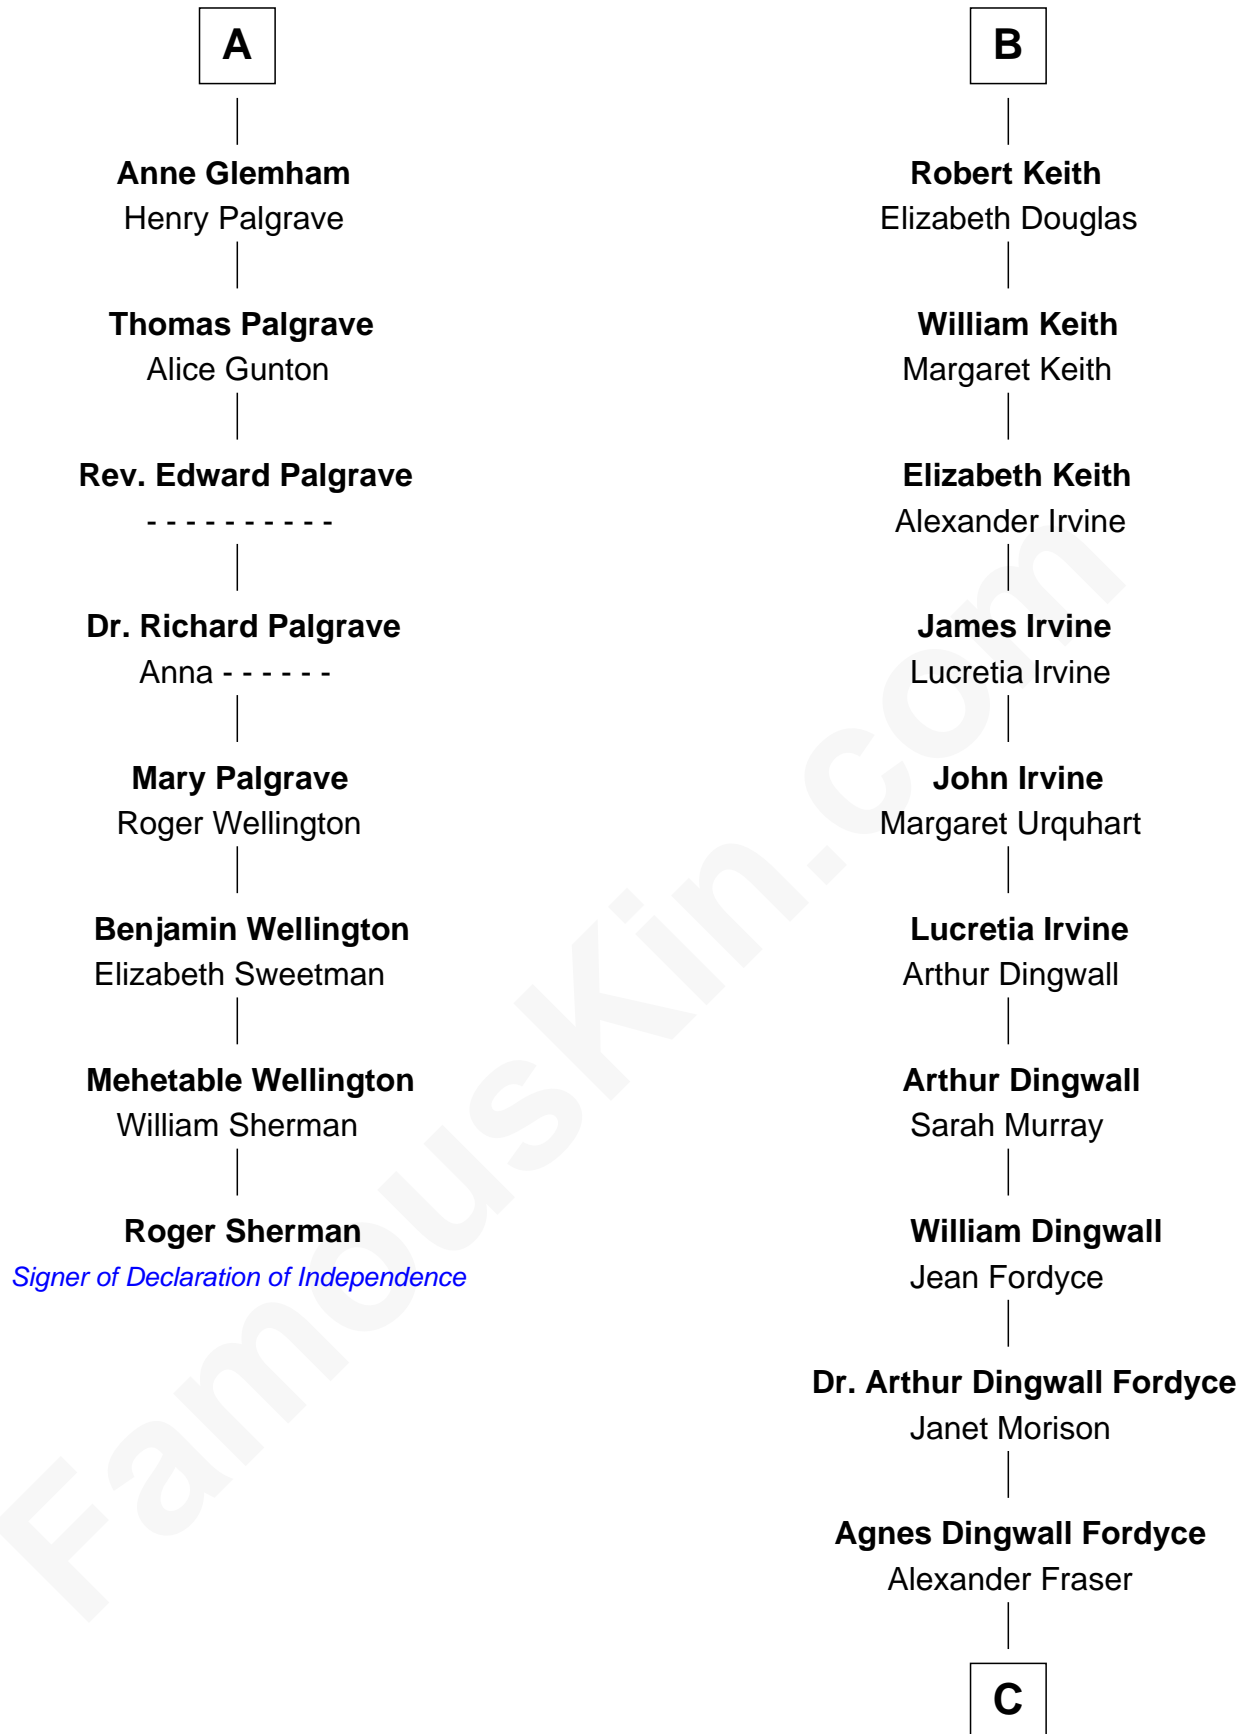

FamousKin.com

Relationship Chart of

Roger Sherman

Signer of the Declaration of Independence

14th cousin 6 times removed of

Alan Turing

WWII Codebreaker of Nazi Enigma Machine

C

—
Jean Stewart Fraser

John Robert Turing

—
Rev. John Robert Turing

Fanny Montague Boyd

—
Julius Matheson Turing

Ethel Sara Stoney

—
Alan Turing

WWII Codebreaker of Nazi Enigma Machine