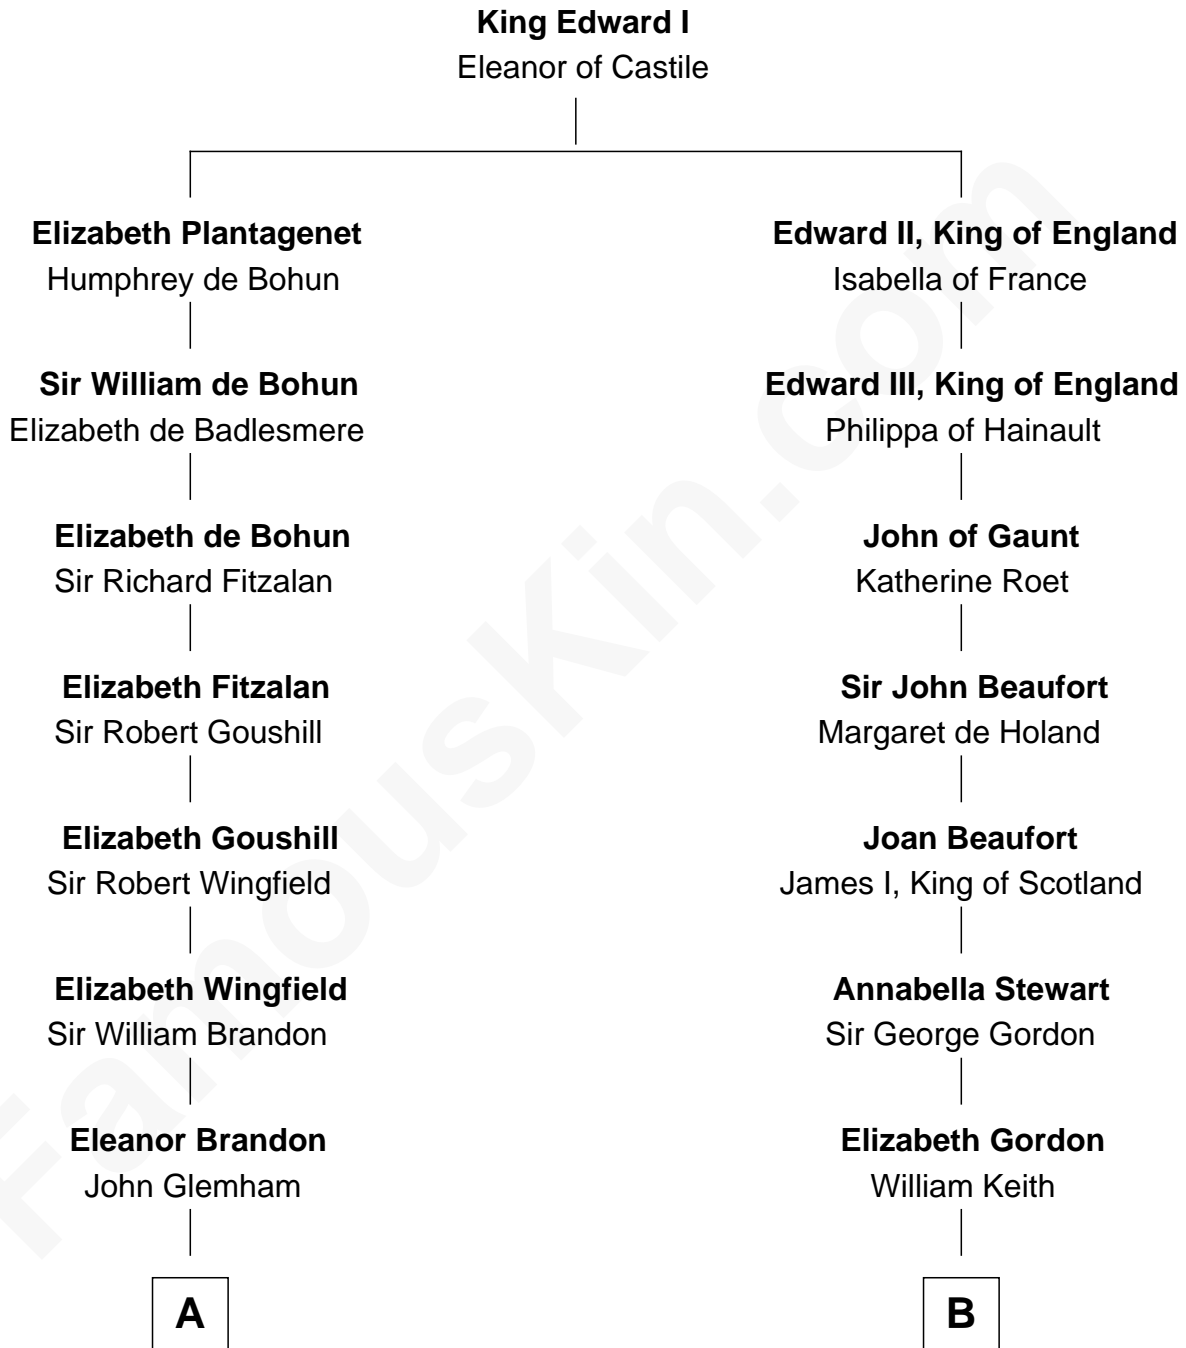

FamousKin.com

Relationship Chart of

Roger Sherman

Signer of the Declaration of Independence

14th cousin 6 times removed of

Alan Turing

WWII Codebreaker of Nazi Enigma Machine

C

—
Jean Stewart Fraser

John Robert Turing

—
Rev. John Robert Turing

Fanny Montague Boyd

—
Julius Matheson Turing

Ethel Sara Stoney

—
Alan Turing

WWII Codebreaker of Nazi Enigma Machine