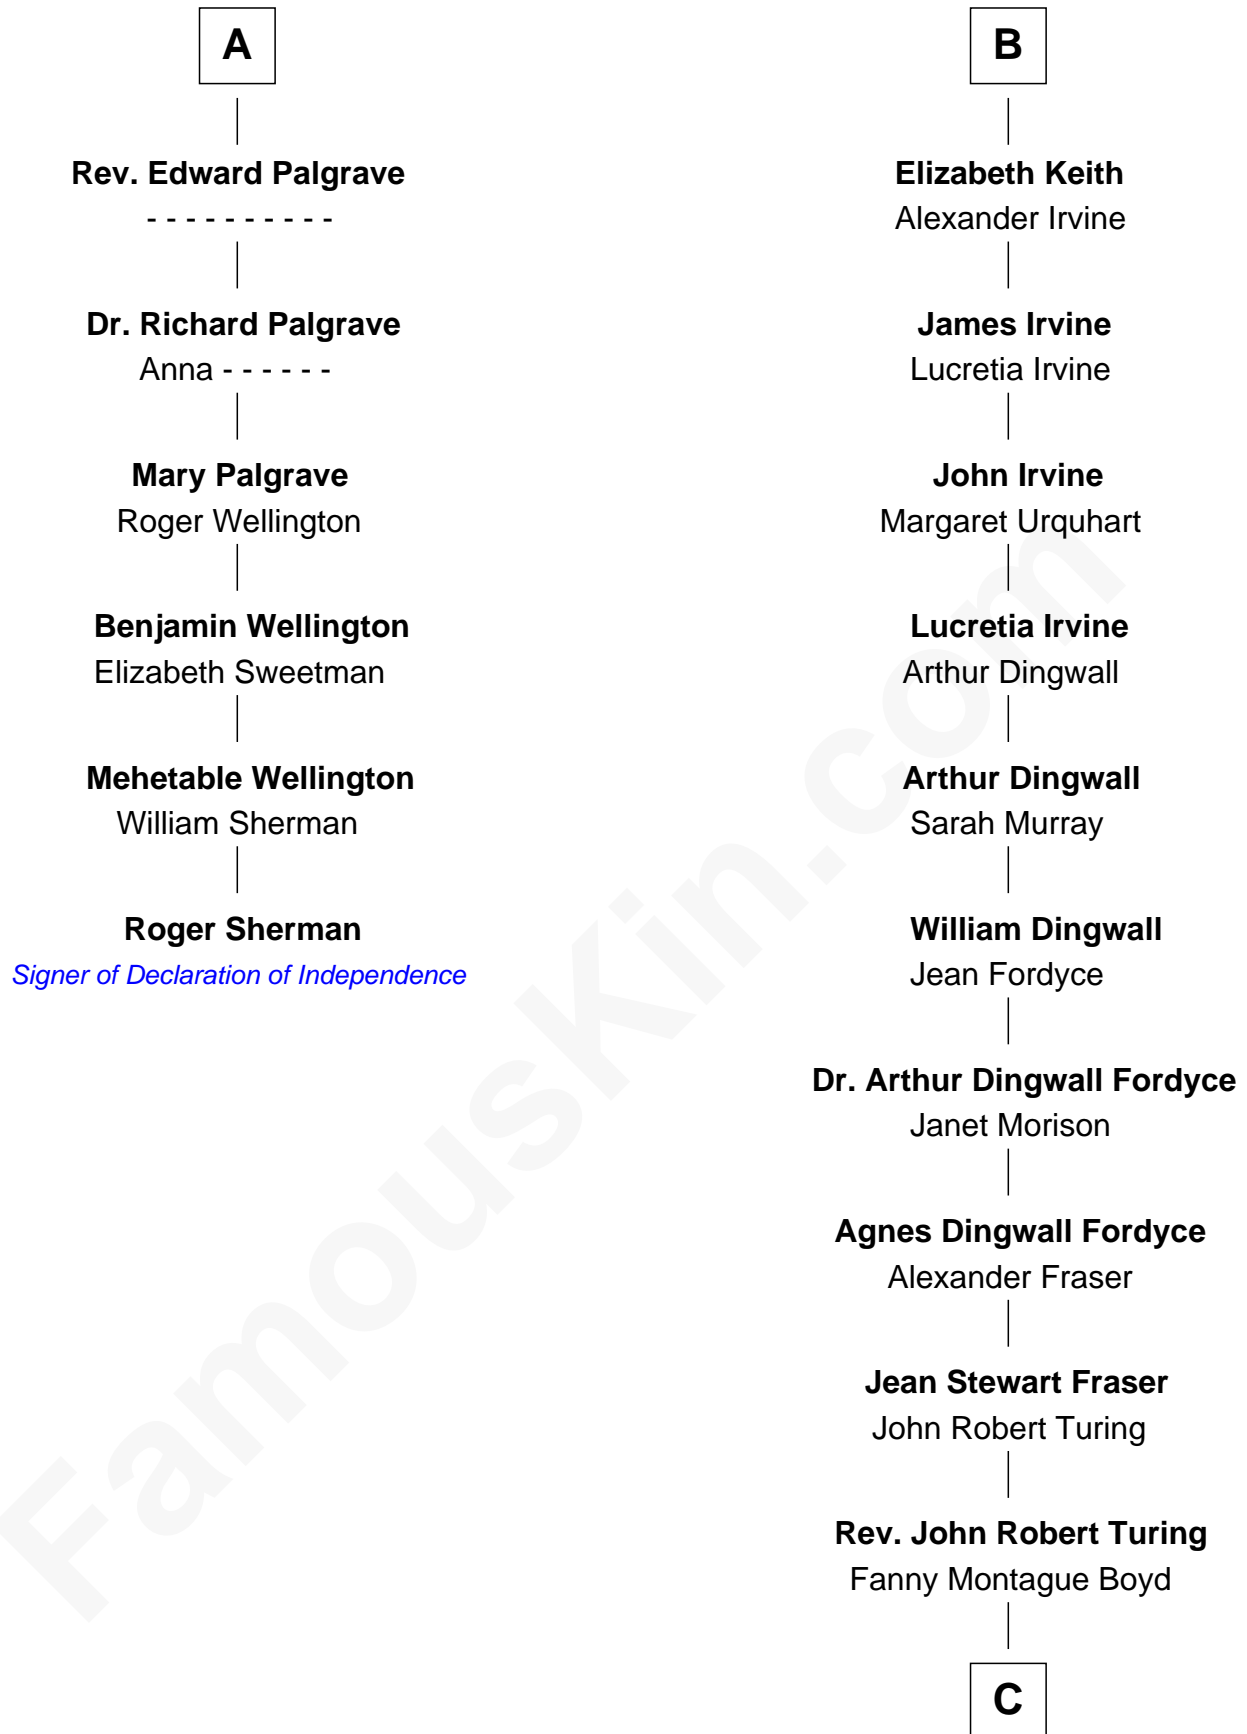

FamousKin.com

Relationship Chart of

Roger Sherman

Signer of the Declaration of Independence

12th cousin 6 times removed of

Alan Turing

WWII Codebreaker of Nazi Enigma Machine

C

Julius Matheson Turing

Ethel Sara Stoney

Alan Turing

WWII Codebreaker of Nazi Enigma Machine

FamousKin.com