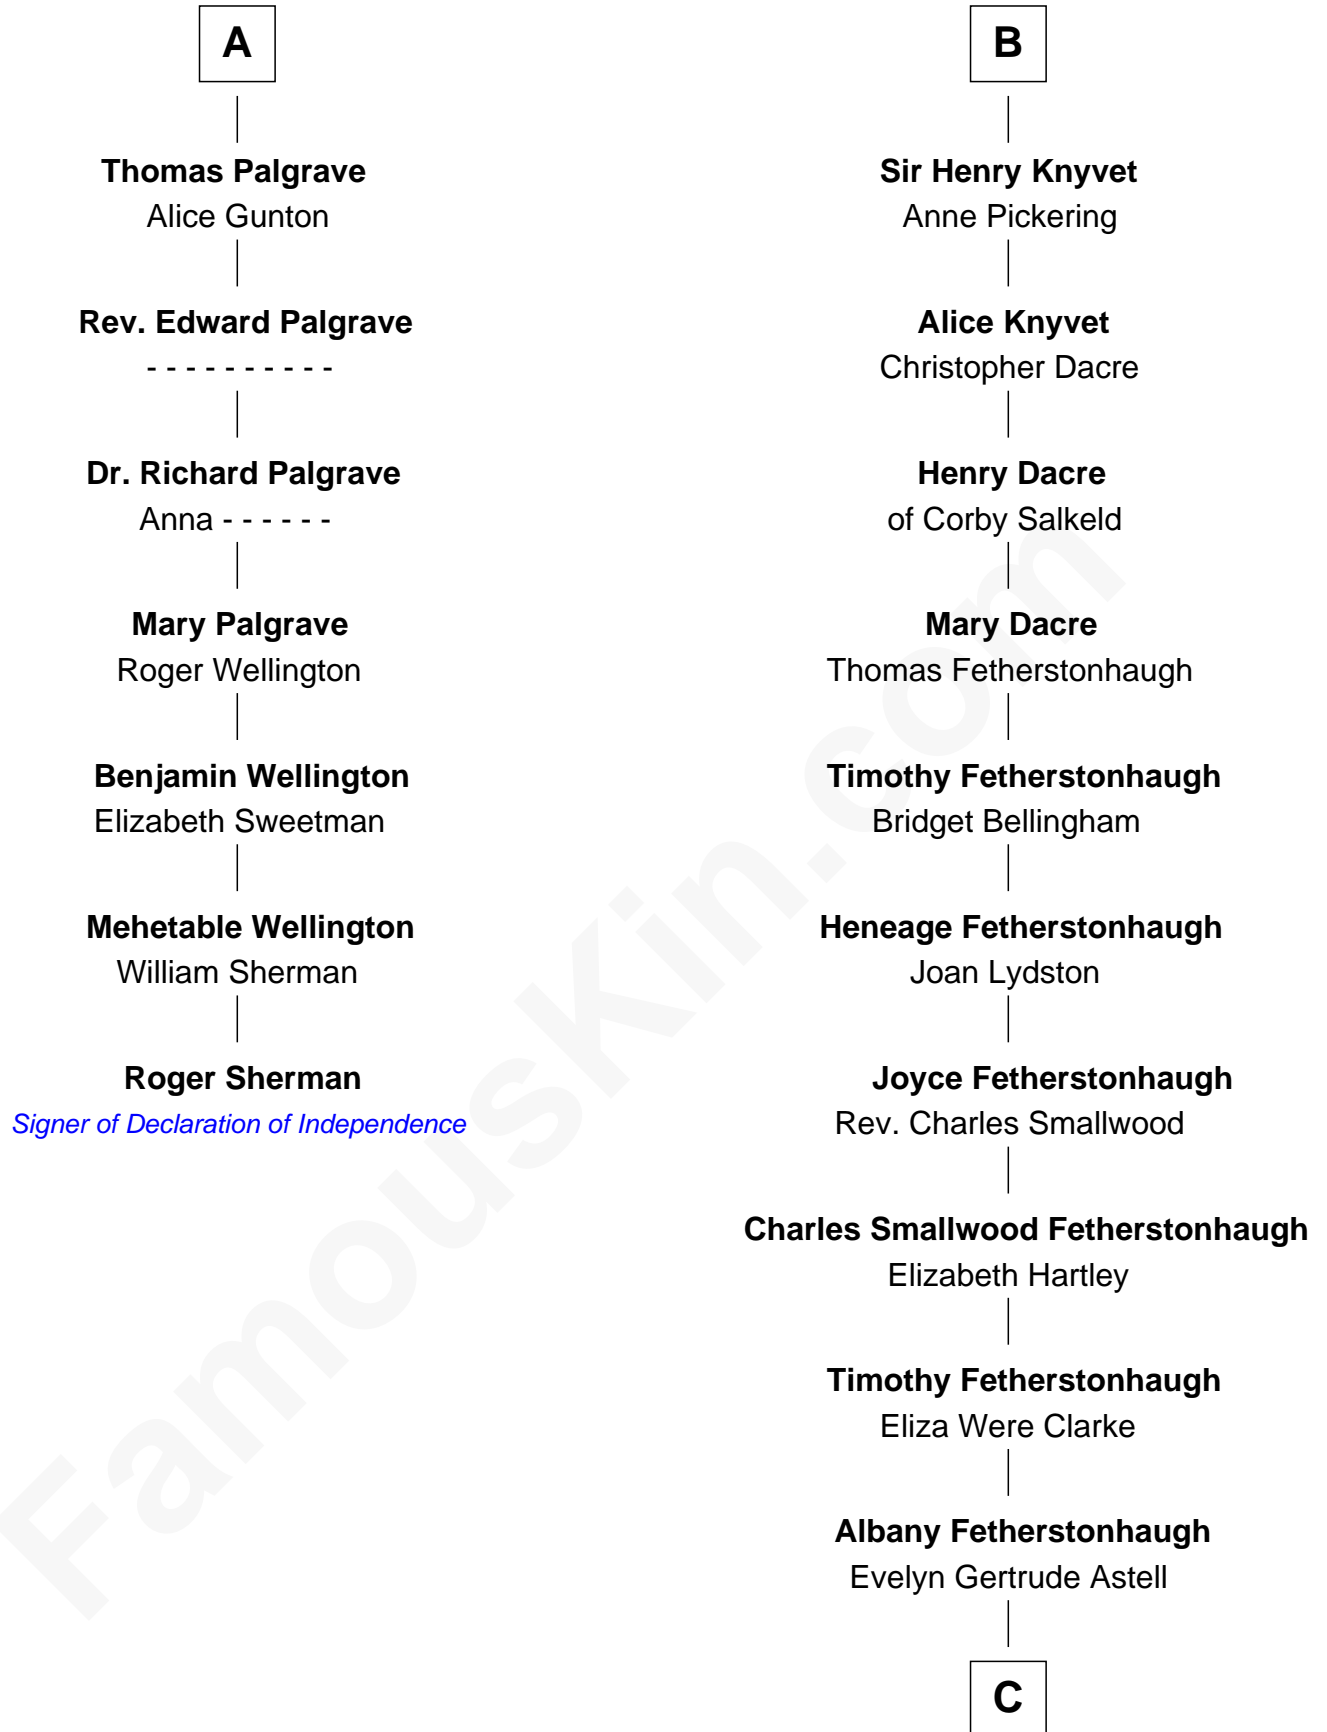

FamousKin.com

Relationship Chart of

Roger Sherman

Signer of the Declaration of Independence

13th cousin 7 times removed of

Tilda Swinton
Movie Actress

Bartholomew de Badlesmere

Margaret de Clare

Elizabeth de Badlesmere

Sir William de Bohun

Elizabeth de Bohun

Sir Richard Fitzalan

Elizabeth Fitzalan

Sir Robert Goushill

Elizabeth Goushill

Sir Robert Wingfield

Sir William Knyvet

Sir Edmund Knyvet

Eleanor Tyrrel

Sir Thomas Knyvet

Muriel Howard

B

C

Gertrude Clare Fetherstonhaugh

Cecil George Herbert Alers-Hankey

Mariora Beatrice Evelyn Rochfort Alers-Hankey

Alan Henry Campbell Swinton

Sir John Swinton

Judith Balfour Killen

Tilda Swinton

Movie Actress