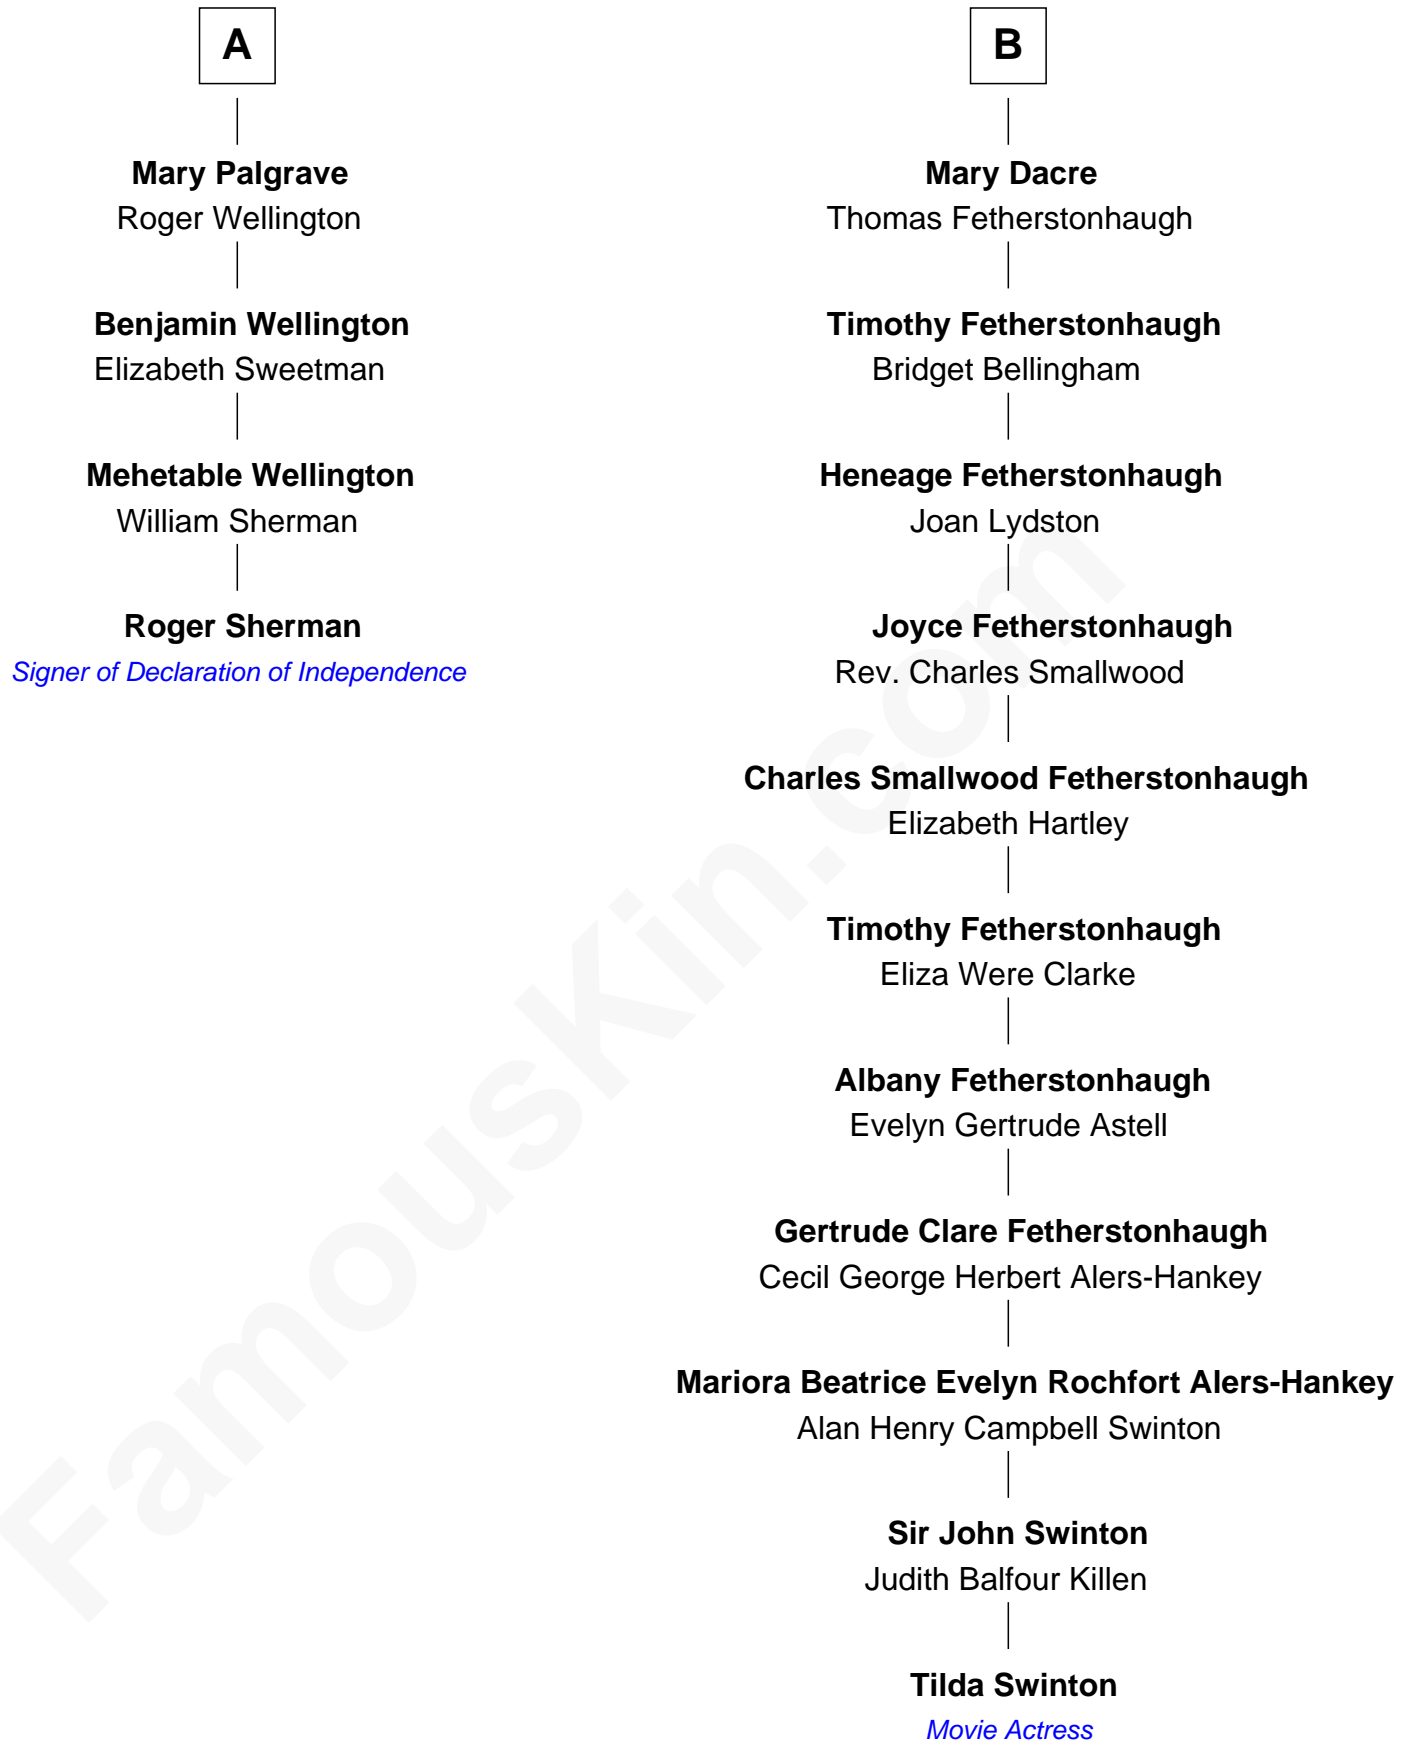

FamousKin.com Relationship Chart of

Roger Sherman

Signer of the Declaration of Independence

10th cousin 7 times removed of

Tilda Swinton

Movie Actress

Elizabeth Fitzalan

with husband
Sir Robert Goushill

Dr. Richard Palgrave
Anna -----

Henry Dacre
of Corby Salkeld

A

B

Tilda Swinton photo by [Nicolas Genin](#) (CC BY-SA 2.0)