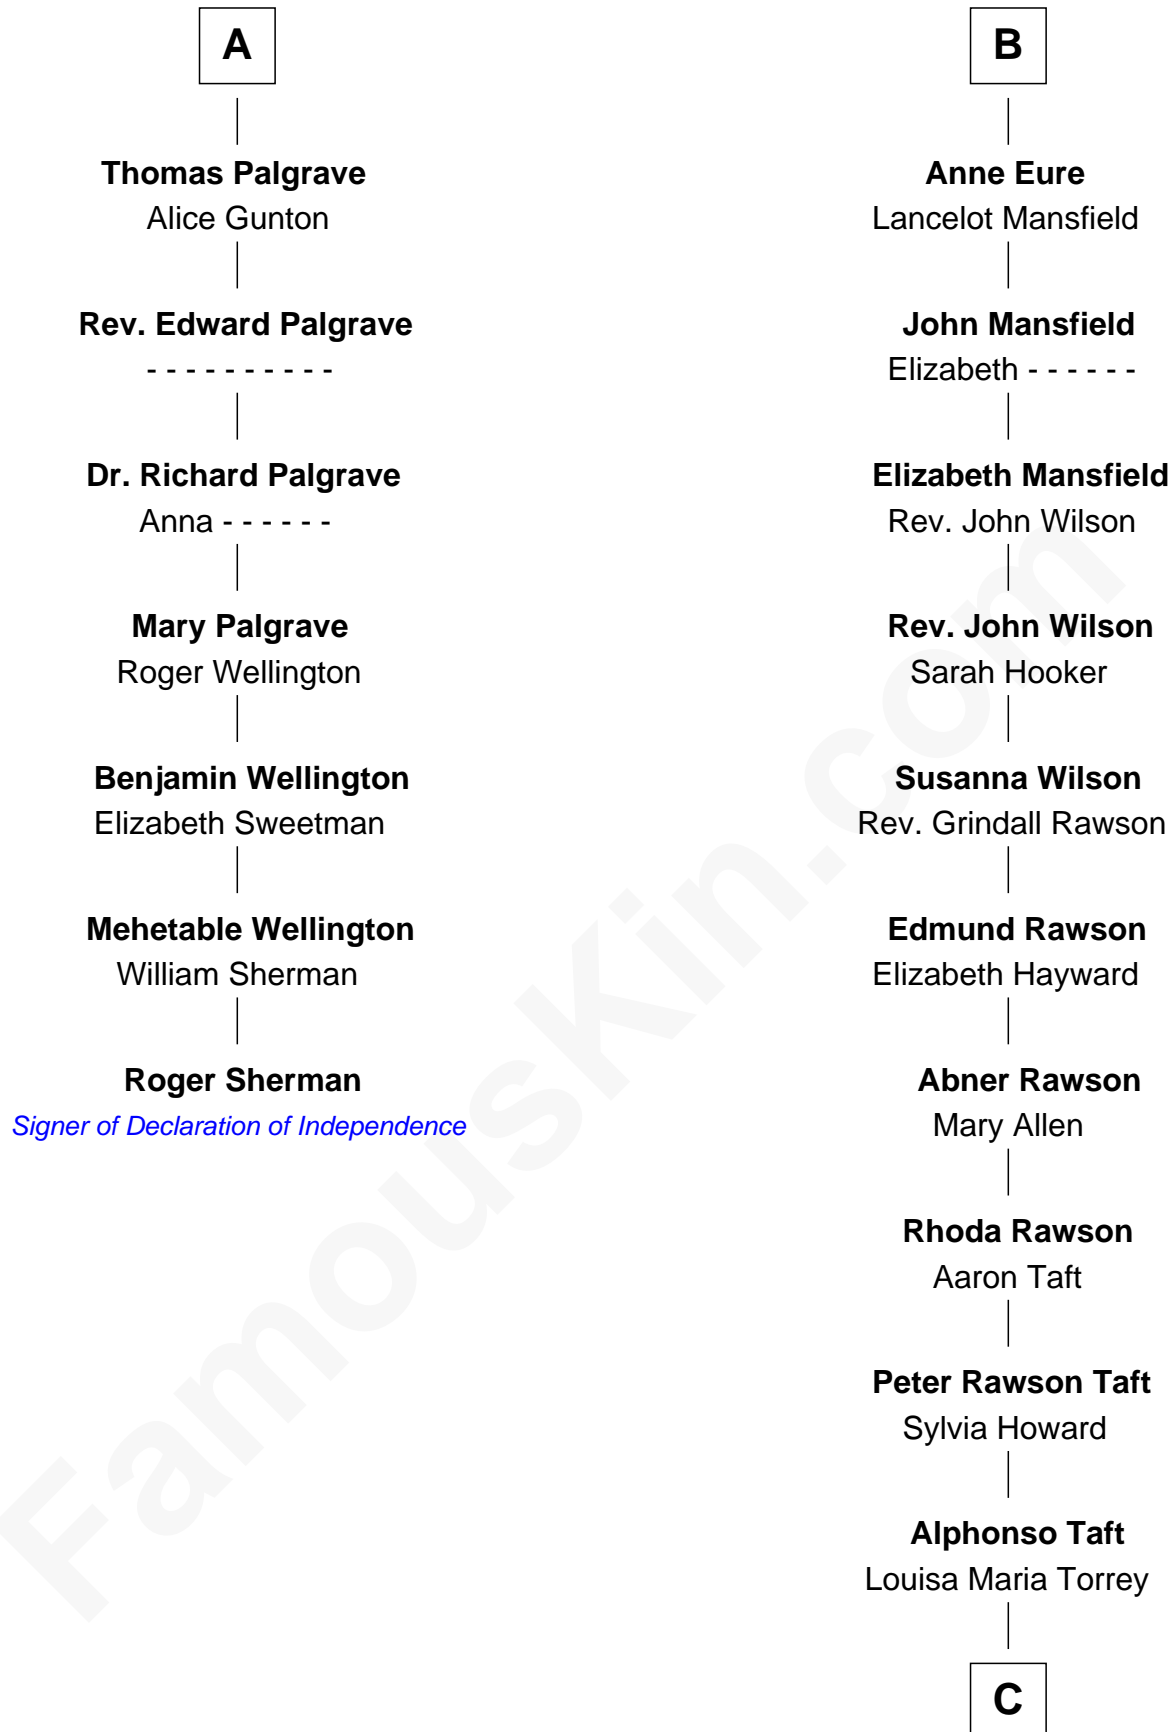

### Roger Sherman

Signer of the Declaration of Independence

13th cousin 7 times removed of

**Bob Taft**

67th Governor of Ohio

**Edmund Fitzalan**

Alice de Warenne

**Richard Fitzalan**  
Eleanor Plantagenet

**Sir Richard Fitzalan**  
Elizabeth de Bohun

**Elizabeth Fitzalan**  
Sir Robert Goushill

**Elizabeth Goushill**  
Sir Robert Wingfield

**Elizabeth Wingfield**  
Sir William Brandon

**Eleanor Brandon**  
John Glemham

**Anne Glemham**  
Henry Palgrave

**A**

**Aline Fitzalan**

Sir Roger le Strange

**Lucy le Strange**  
Sir William Willoughby

**Margery Willoughby**  
Sir William FitzHugh

**Maud FitzHugh**  
Sir William Bowes

**Sir Ralph Bowes**  
Margery Conyers

**Sir Ralph Bowes**  
Elizabeth Clifford

**Margery Bowes**  
Sir Ralph Eure

**B**

**C**

**William Howard Taft**

Helen Louise Herron

**Robert Alphonso Taft**