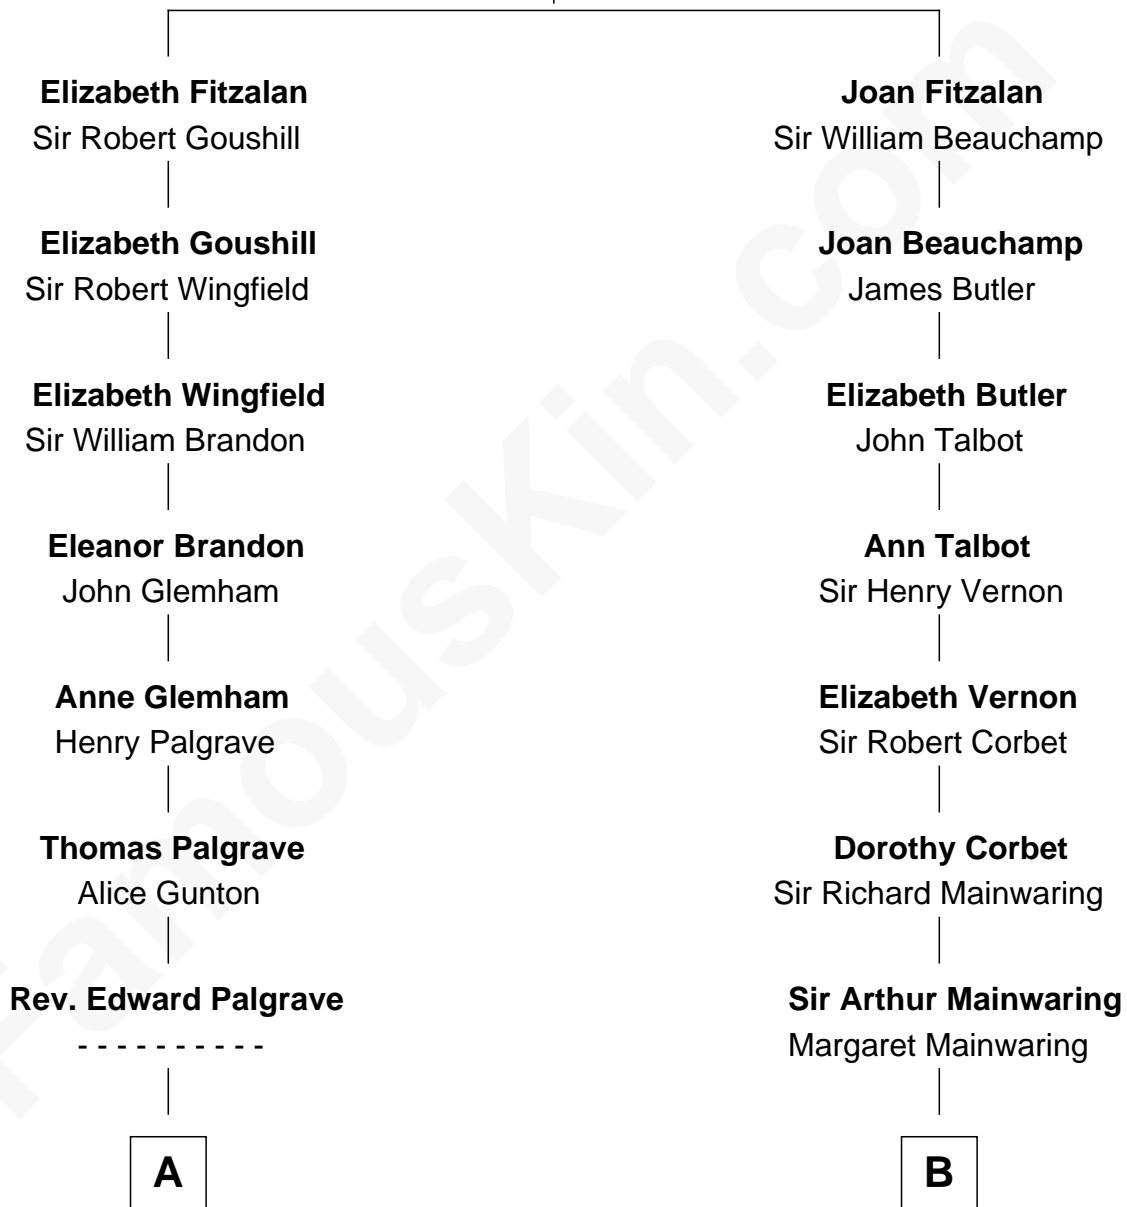

## Relationship Chart of

### Roger Sherman

*Signer of the Declaration of Independence*

11th cousin 7 times removed of

### Henry Sturgis Morgan

*Co-Founder of Morgan Stanley*

**Sir Richard Fitzalan**

Elizabeth de Bohun

C

John Pierpont Morgan

Jane Norton Grew

Henry Sturgis Morgan