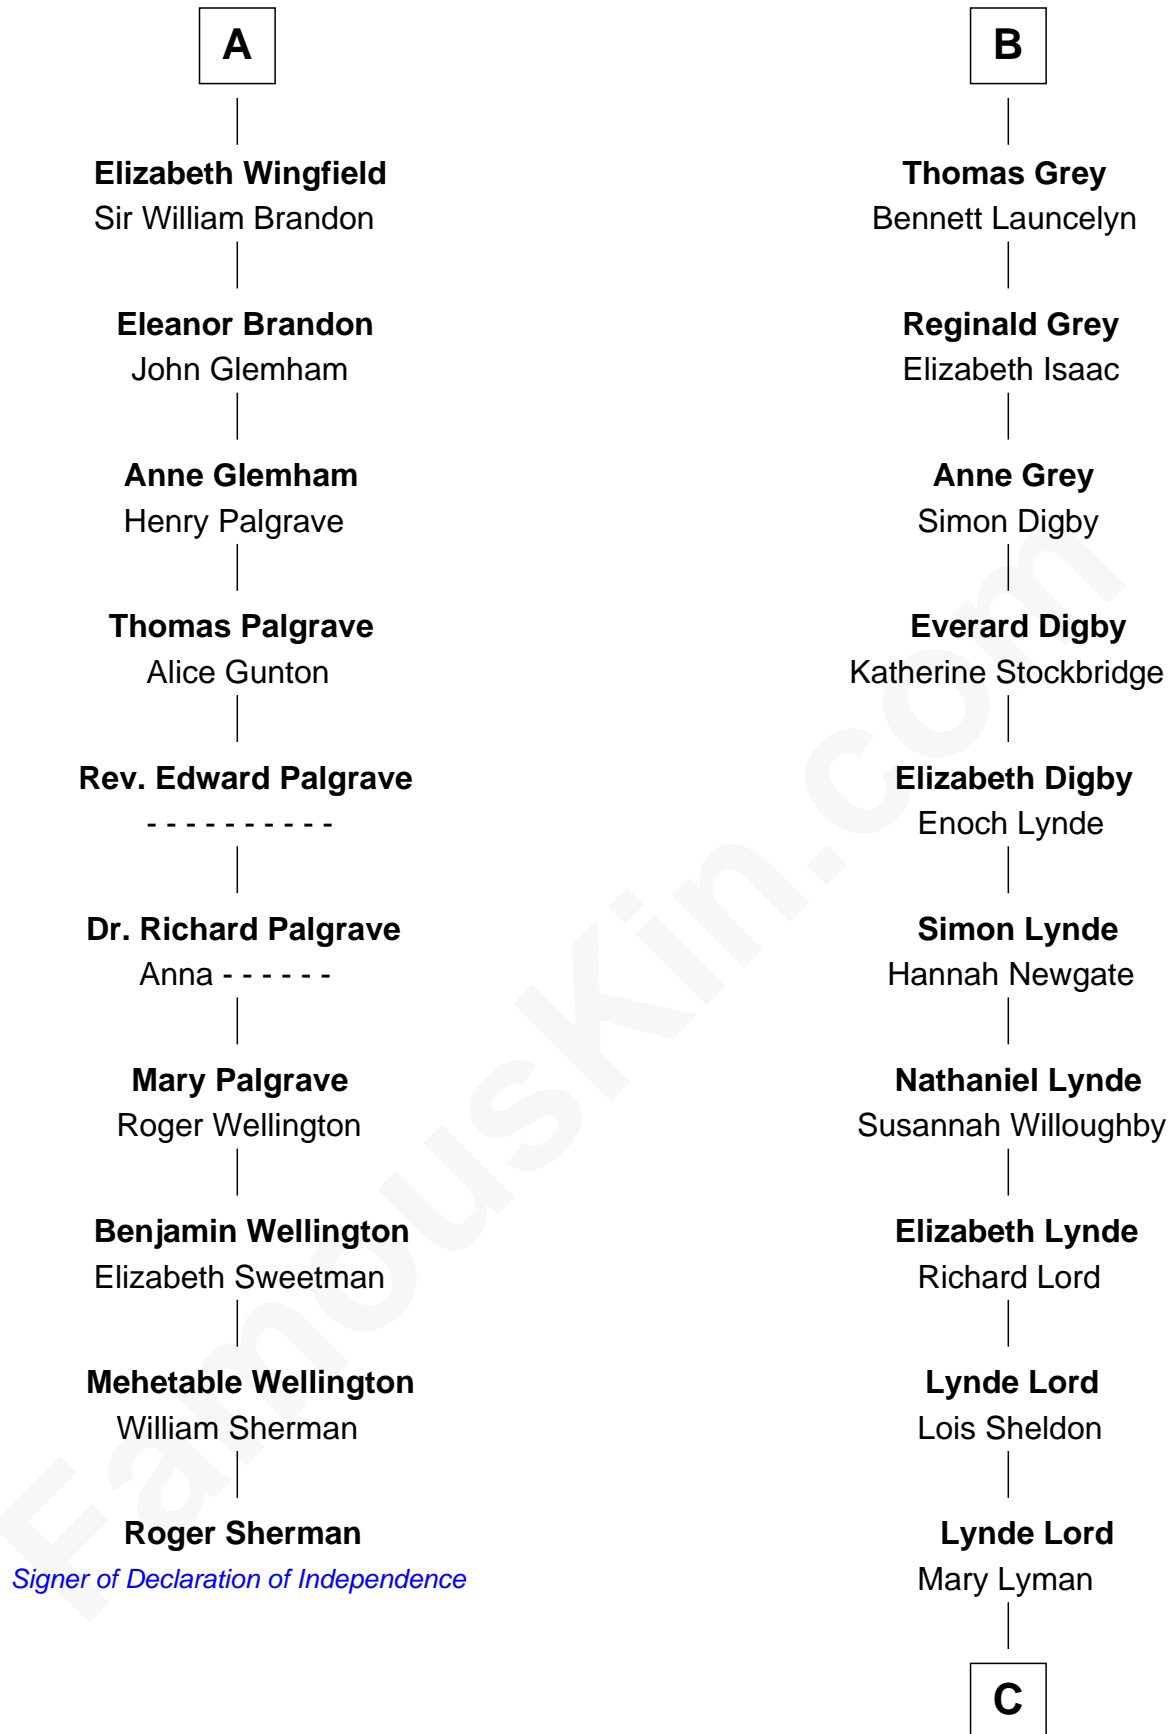

FamousKin.com

Relationship Chart of

Roger Sherman

Signer of the Declaration of Independence

16th cousin 4 times removed of

J.P. Morgan, Jr.

American Banker and Philanthropist

Sir Humphrey de Bohun

Eleanor de Bohun

Sir John de Verdun

Maud de Verdun

Sir John de Grey

Sir Roger de Grey

Elizabeth de Hastings

Sir Reynold de Grey

Eleanor le Strange

Sir Reynold Grey

Joan Astley

John Grey

Elizabeth - - - - -

Reginald Grey

Beatrice - - - - -

B

C

—
Mary Sheldon Lord

John Pierpont

—
Juliet Pierpont

Junius Spencer Morgan

—
John Pierpont Morgan

Frances Louisa Tracy

—
J.P. Morgan, Jr.

American Banker and Philanthropist