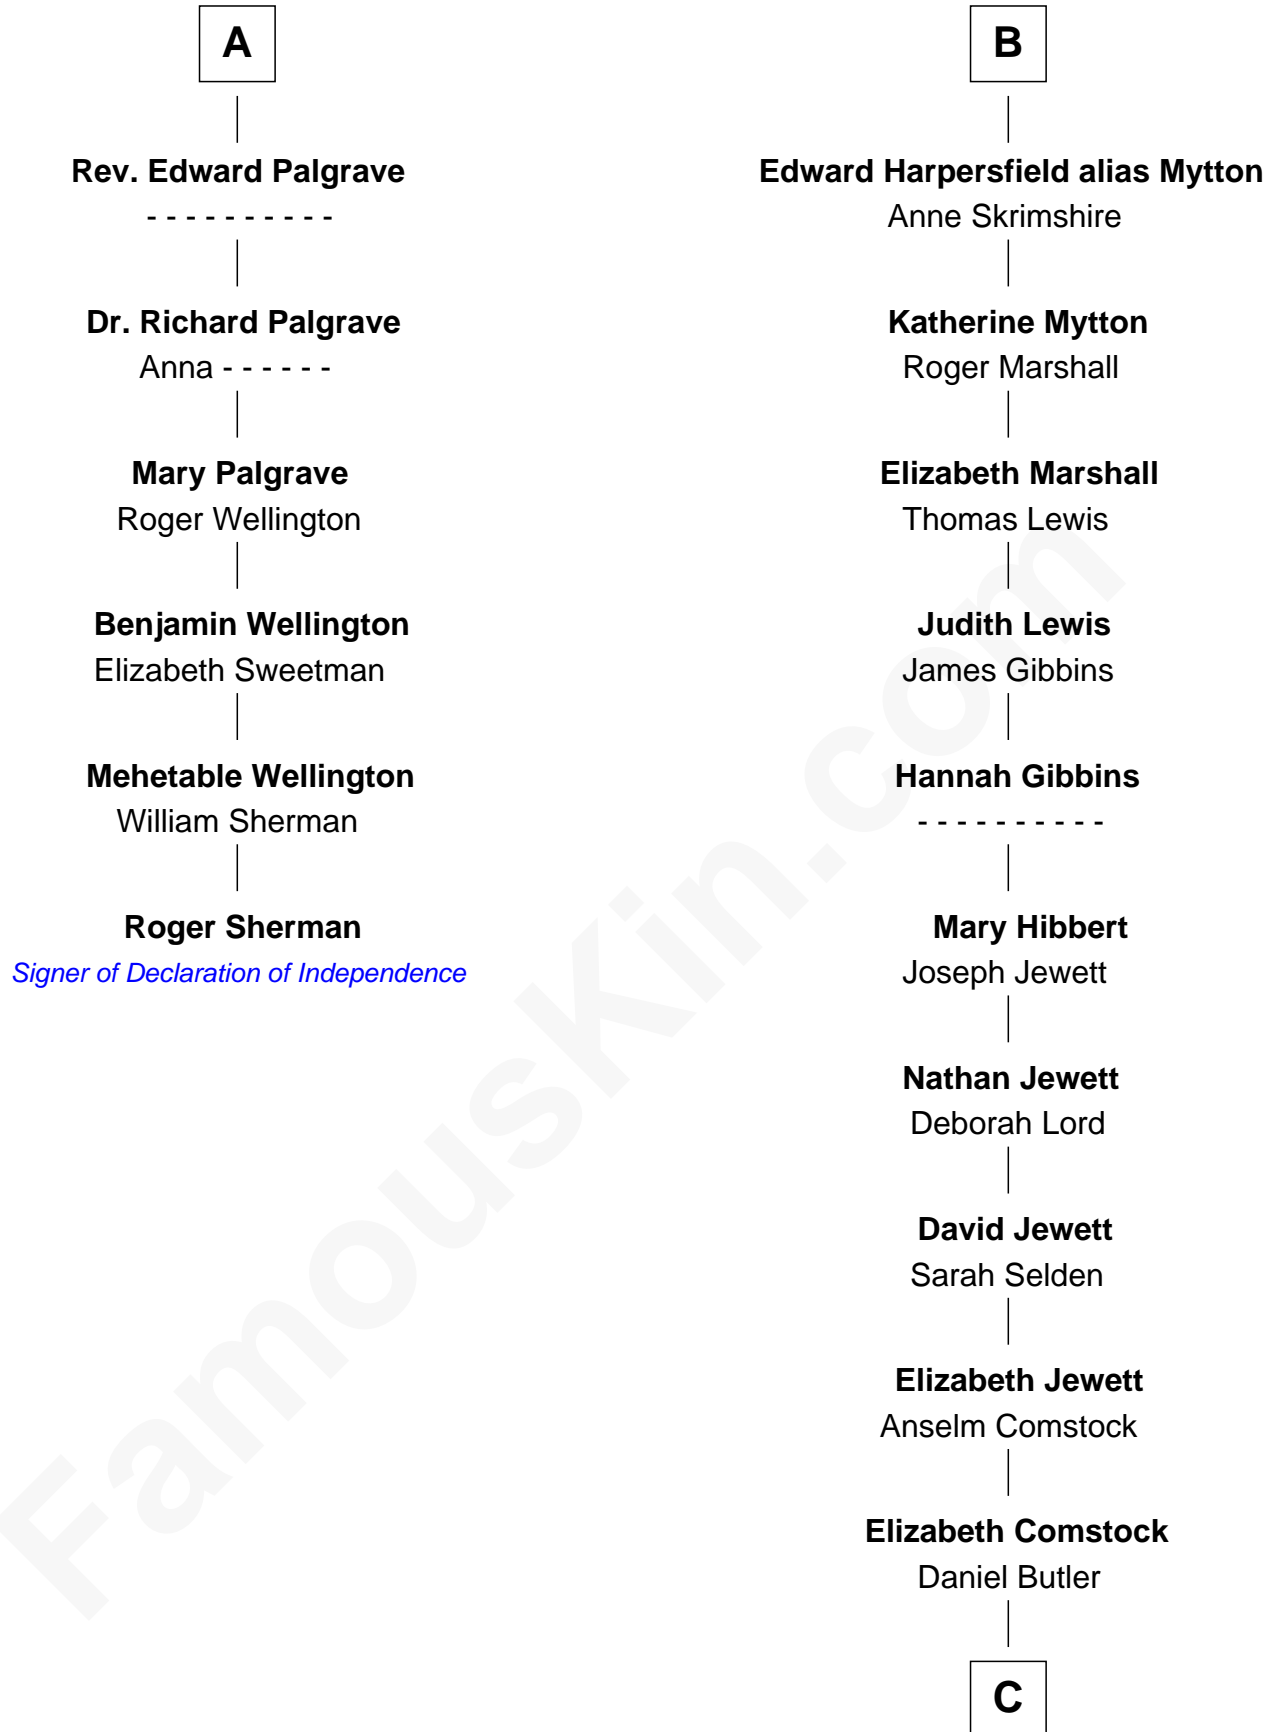

FamousKin.com

Relationship Chart of

Roger Sherman

Signer of the Declaration of Independence

12th cousin 9 times removed of

Gerald Ford

38th U.S. President

C

George Selden Butler

Elizabeth Ely Gridley

Amy Gridley Butler

George Manney Ayer

Adele Augusta Ayer

Levi Addison Gardner

Dorothy Ayer Gardner

Leslie Lynch King

Gerald Ford

38th U.S. President

FamousKin.com