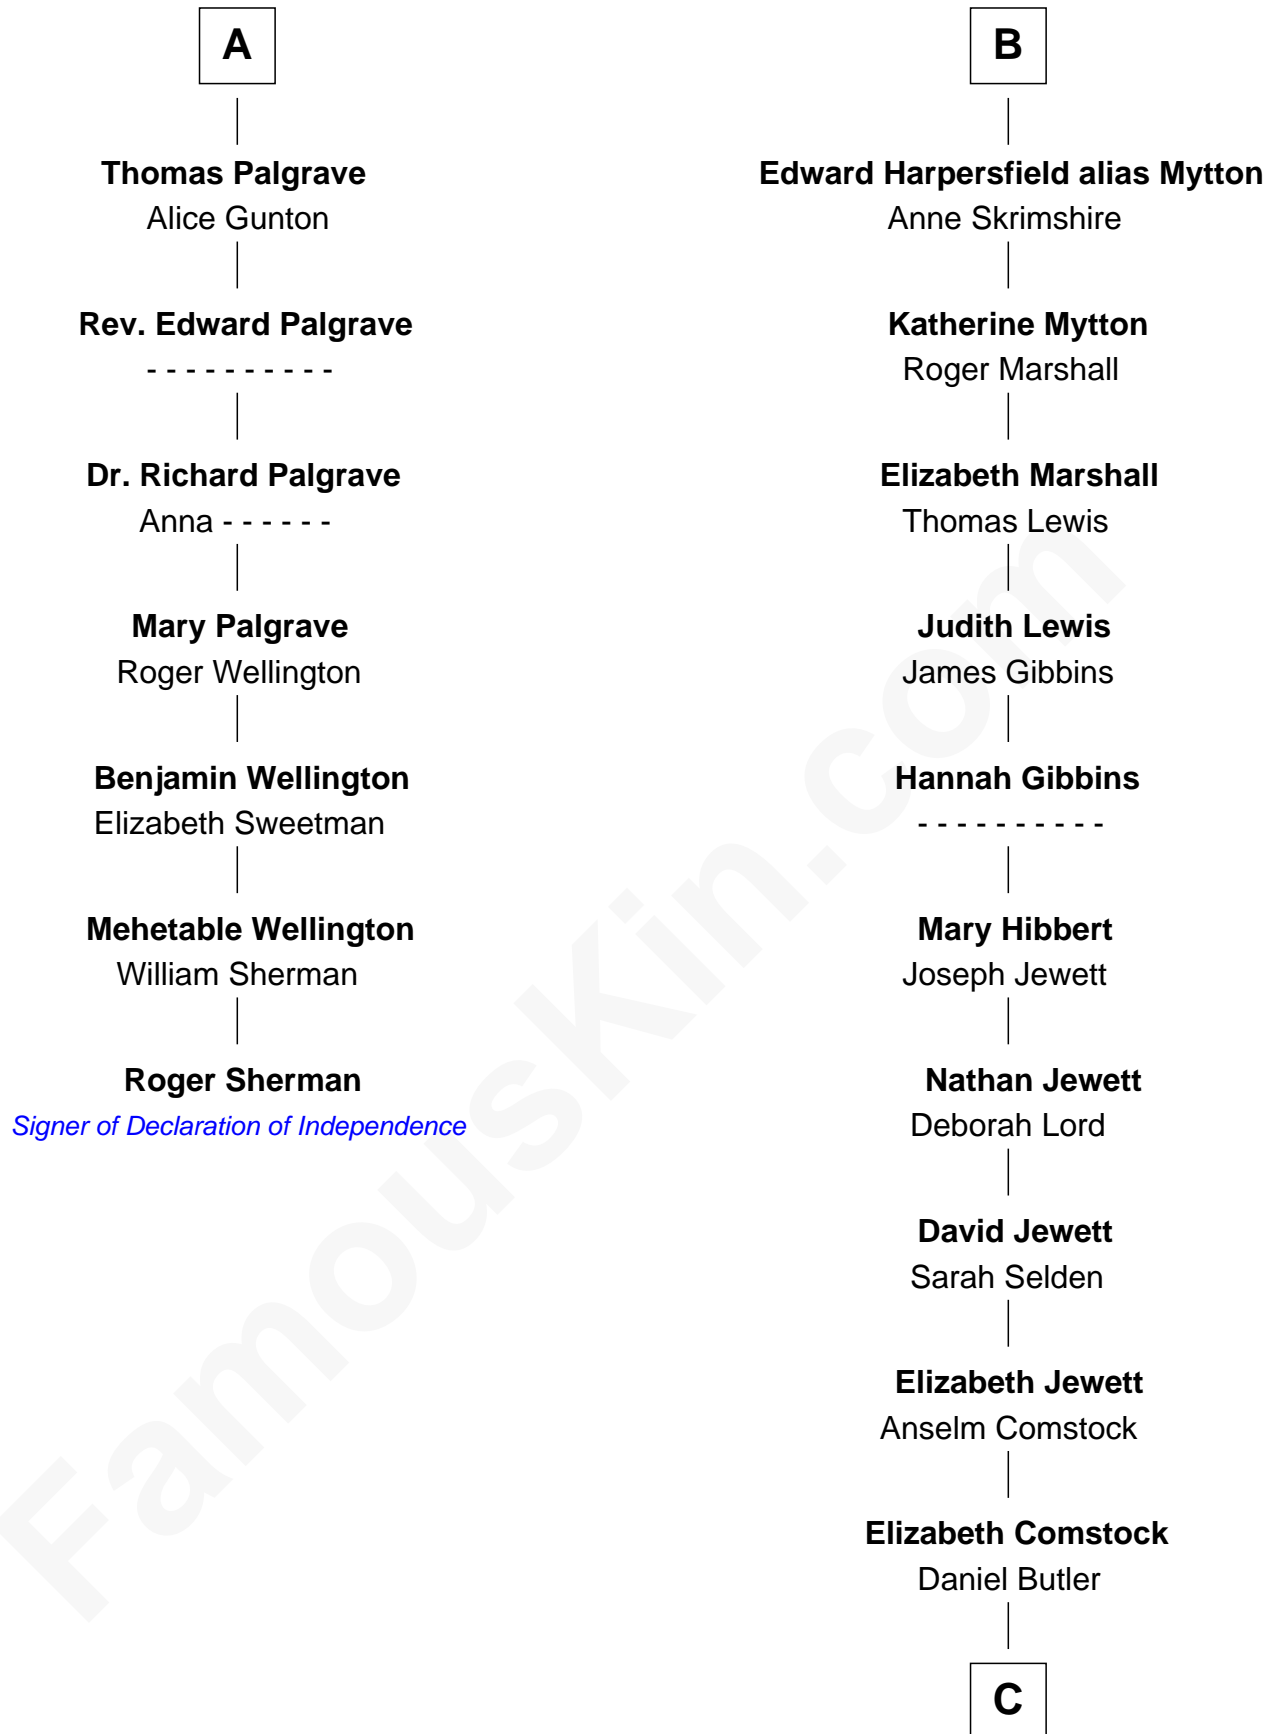

## Relationship Chart of

### Roger Sherman

*Signer of the Declaration of Independence*

13th cousin 8 times removed of

**Gerald Ford**

*38th U.S. President*

**Edmund Fitzalan**

Alice de Warenne

**C**

George Selden Butler

Elizabeth Ely Gridley

Amy Gridley Butler

George Manney Ayer

Adele Augusta Ayer

Levi Addison Gardner

Dorothy Ayer Gardner

Leslie Lynch King