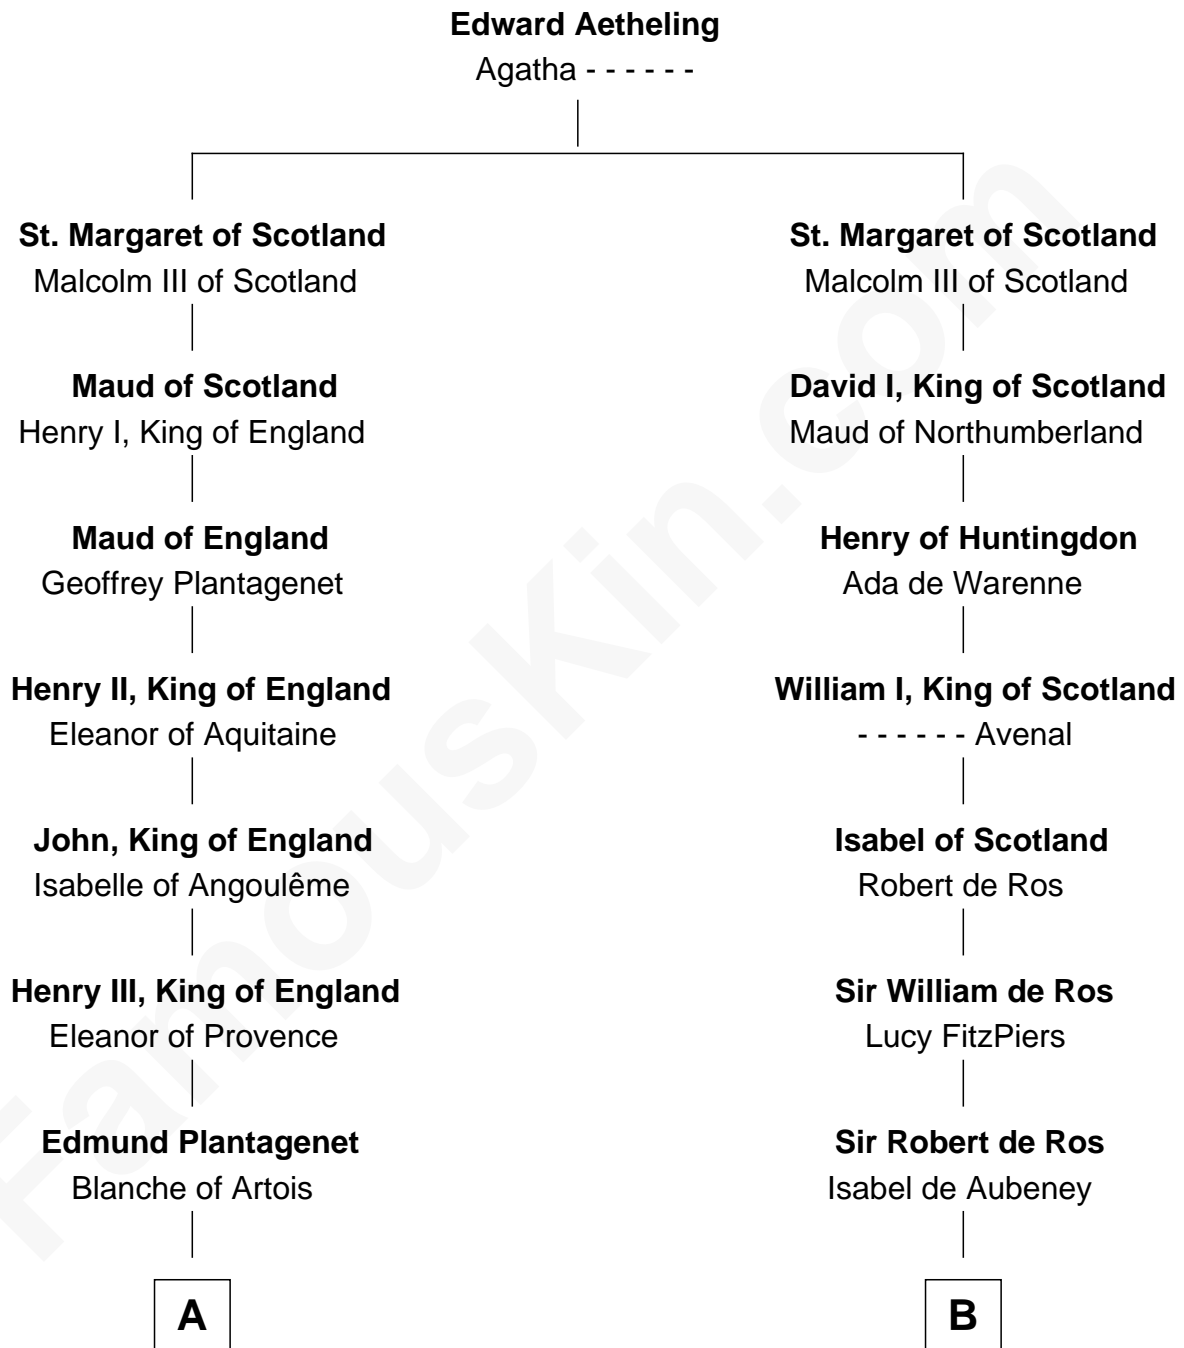

FamousKin.com

Relationship Chart of

Roger Sherman

Signer of the Declaration of Independence

18th cousin 3 times removed of

Robert Catesby

Leader of Gunpowder Plot

C

Dr. Richard Palgrave

Anna - - - - -

Mary Palgrave

Roger Wellington

Benjamin Wellington

Elizabeth Sweetman

Mehetable Wellington

William Sherman

Roger Sherman

Signer of Declaration of Independence

D

Sir William Catesby

Anne Throckmorton

Robert Catesby

Leader of Gunpowder Plot

FamousKin.com