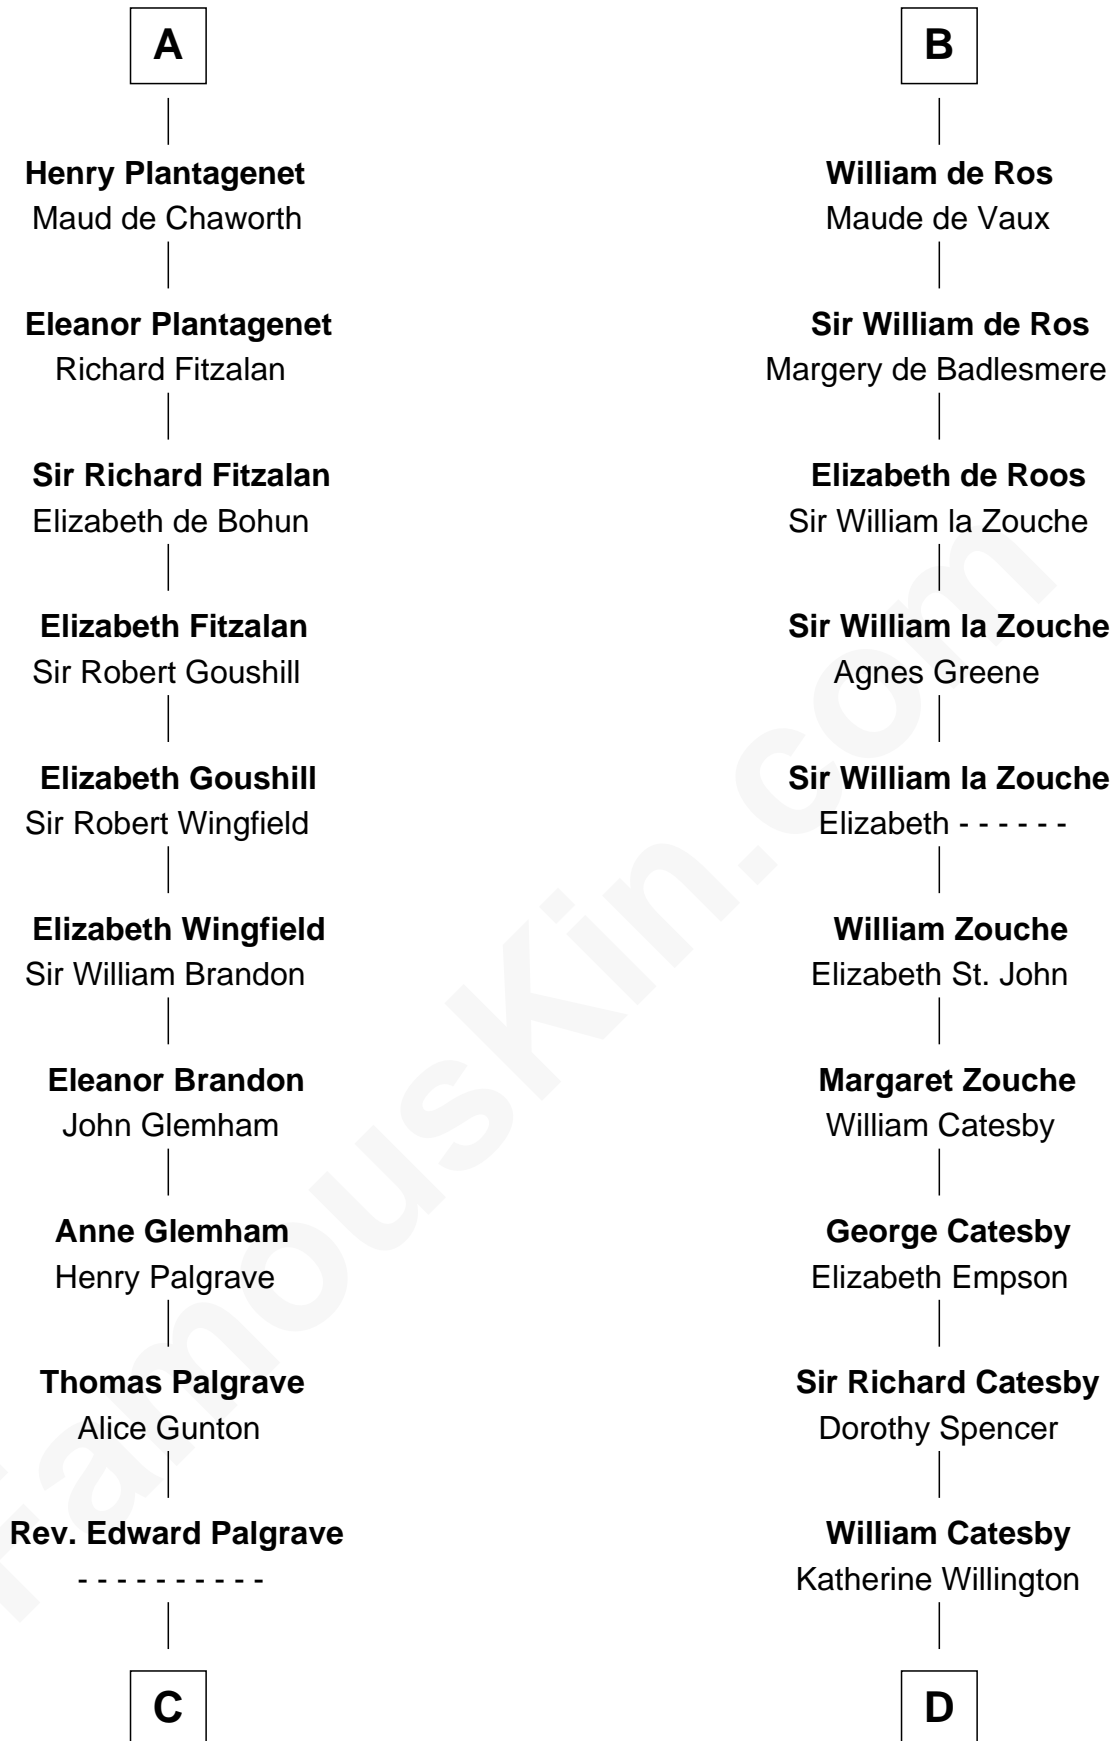

FamousKin.com

Relationship Chart of

Roger Sherman

Signer of the Declaration of Independence

18th cousin 3 times removed of

Robert Catesby

Leader of Gunpowder Plot

C

Dr. Richard Palgrave

Anna - - - - -

Mary Palgrave

Roger Wellington

Benjamin Wellington

Elizabeth Sweetman

Mehetable Wellington

William Sherman

Roger Sherman

Signer of Declaration of Independence

D

Sir William Catesby

Anne Throckmorton

Robert Catesby

Leader of Gunpowder Plot

FamousKin.com