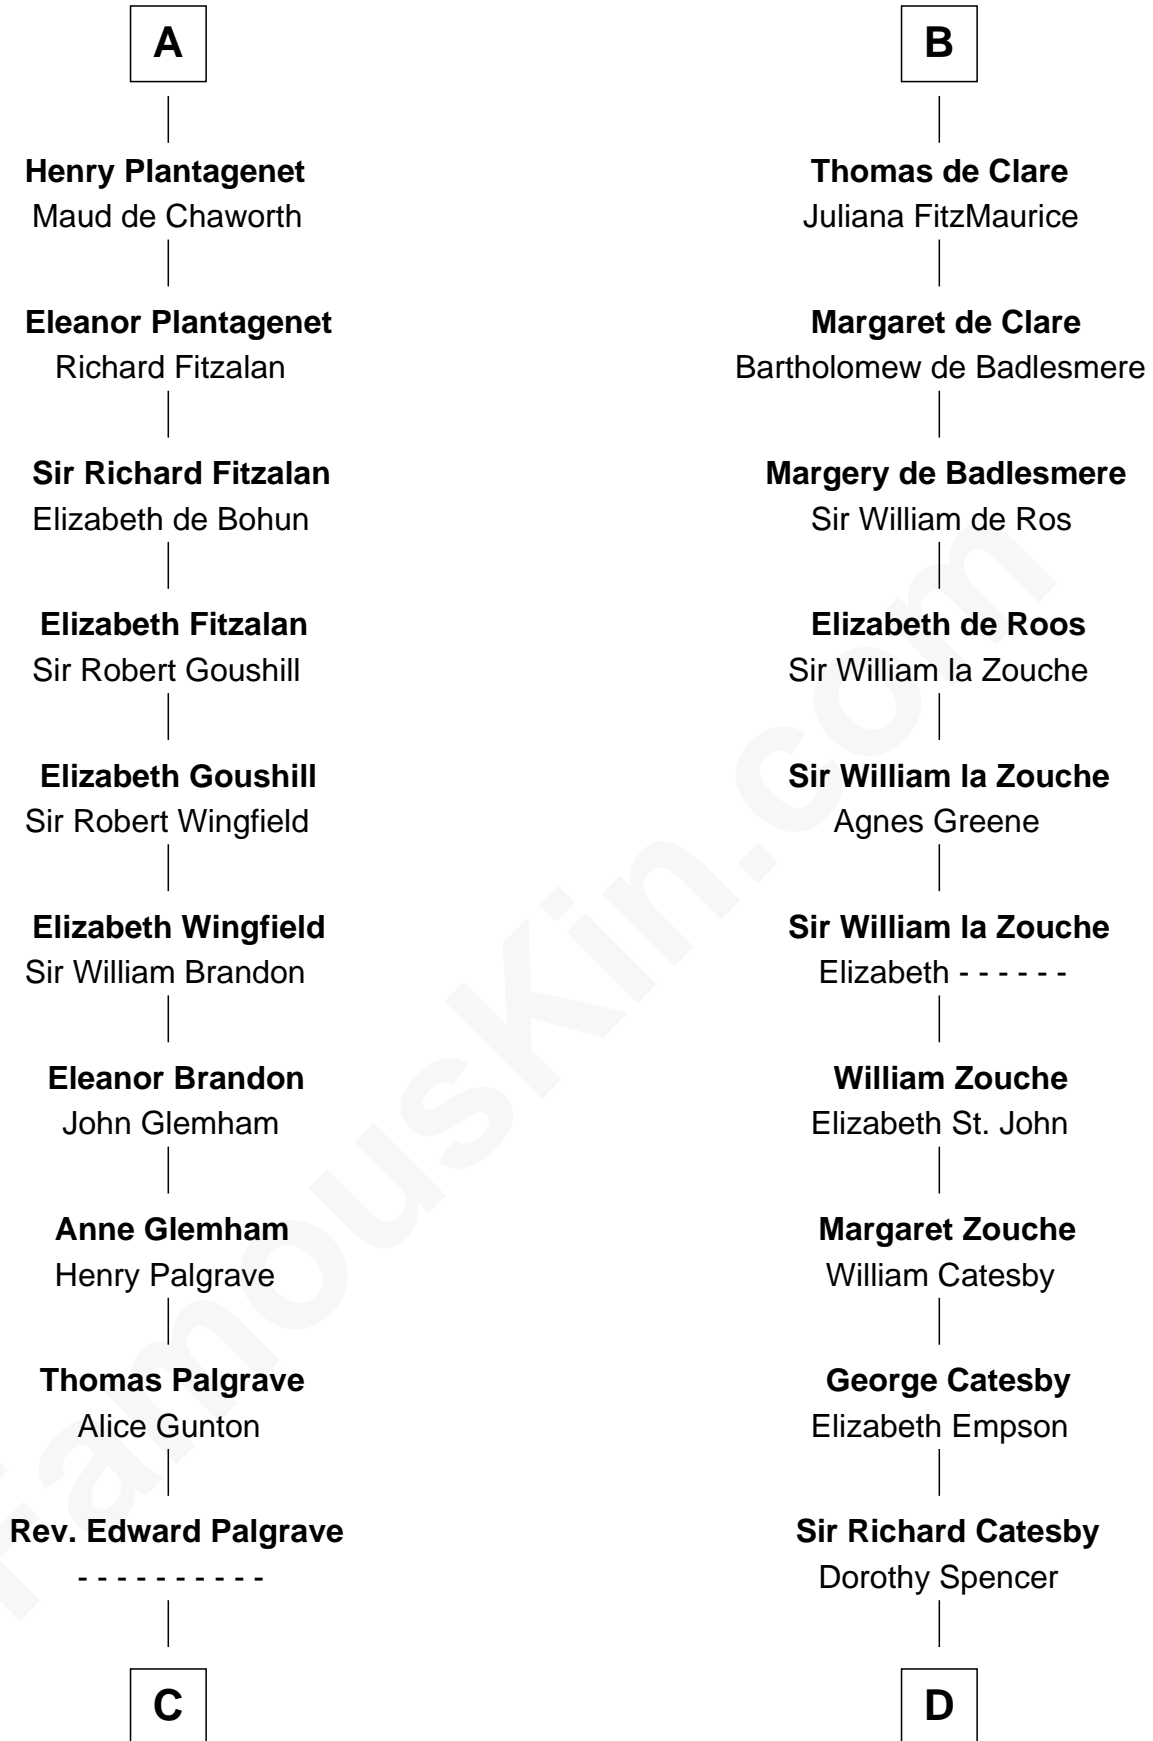

FamousKin.com

Relationship Chart of

Roger Sherman

Signer of the Declaration of Independence

19th cousin 2 times removed of

Robert Catesby

Leader of Gunpowder Plot

Baudoin V of Flanders

Adela of France

C

Dr. Richard Palgrave

Anna - - - - -

Mary Palgrave

Roger Wellington

Benjamin Wellington

Elizabeth Sweetman

Anne Throckmorton

Robert Catesby

Leader of Gunpowder Plot

FamousKin.com