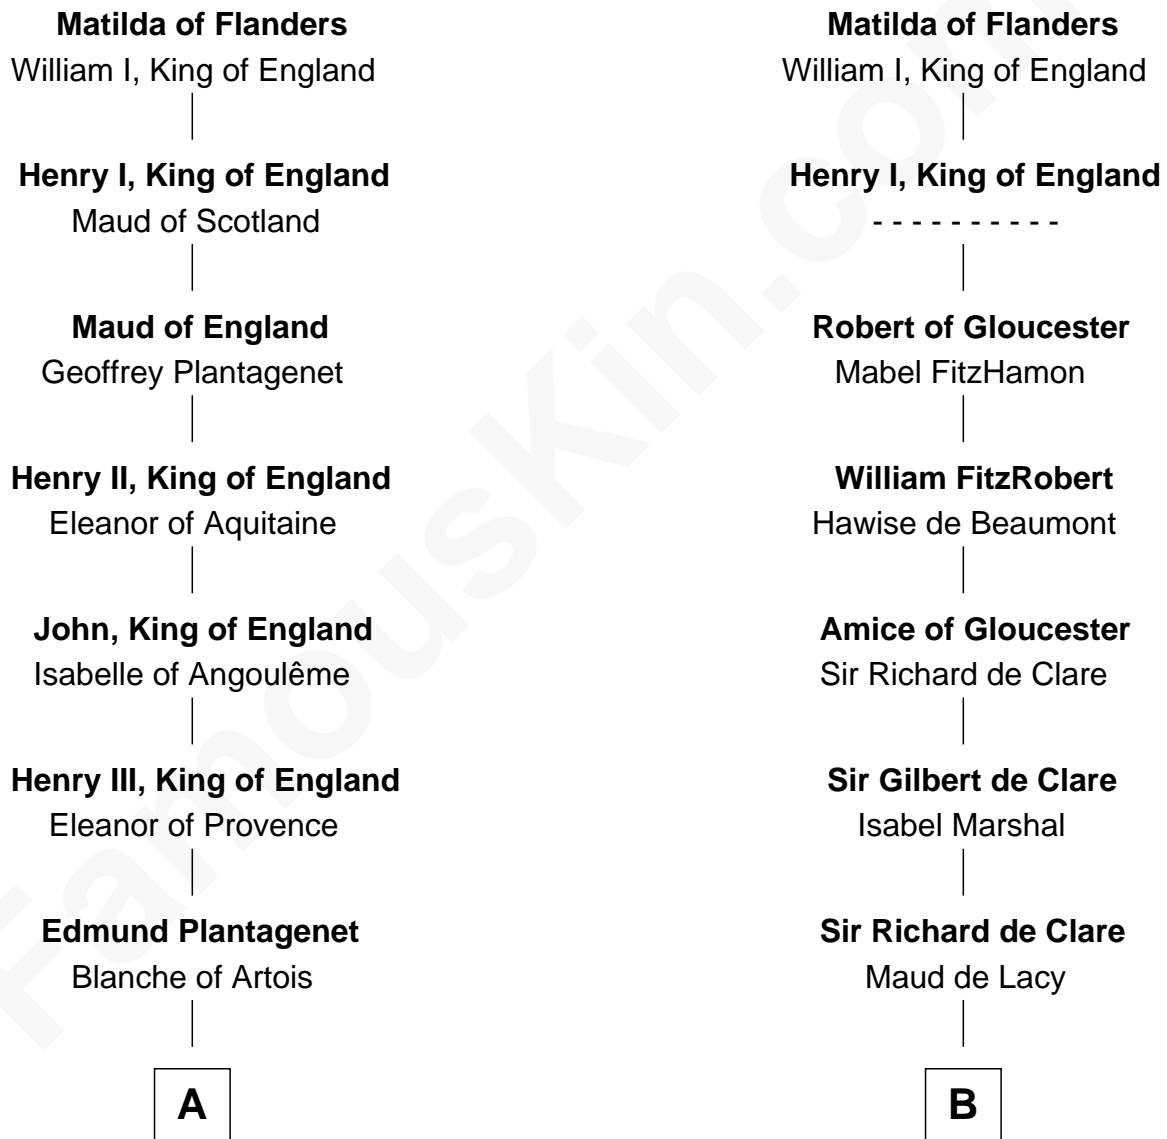

FamousKin.com

Relationship Chart of

Roger Sherman

Signer of the Declaration of Independence

19th cousin 2 times removed of

Robert Catesby

Leader of Gunpowder Plot

Baudoin V of Flanders

Adela of France

C

Dr. Richard Palgrave

Anna - - - - -

Mary Palgrave

Roger Wellington

Benjamin Wellington

Elizabeth Sweetman