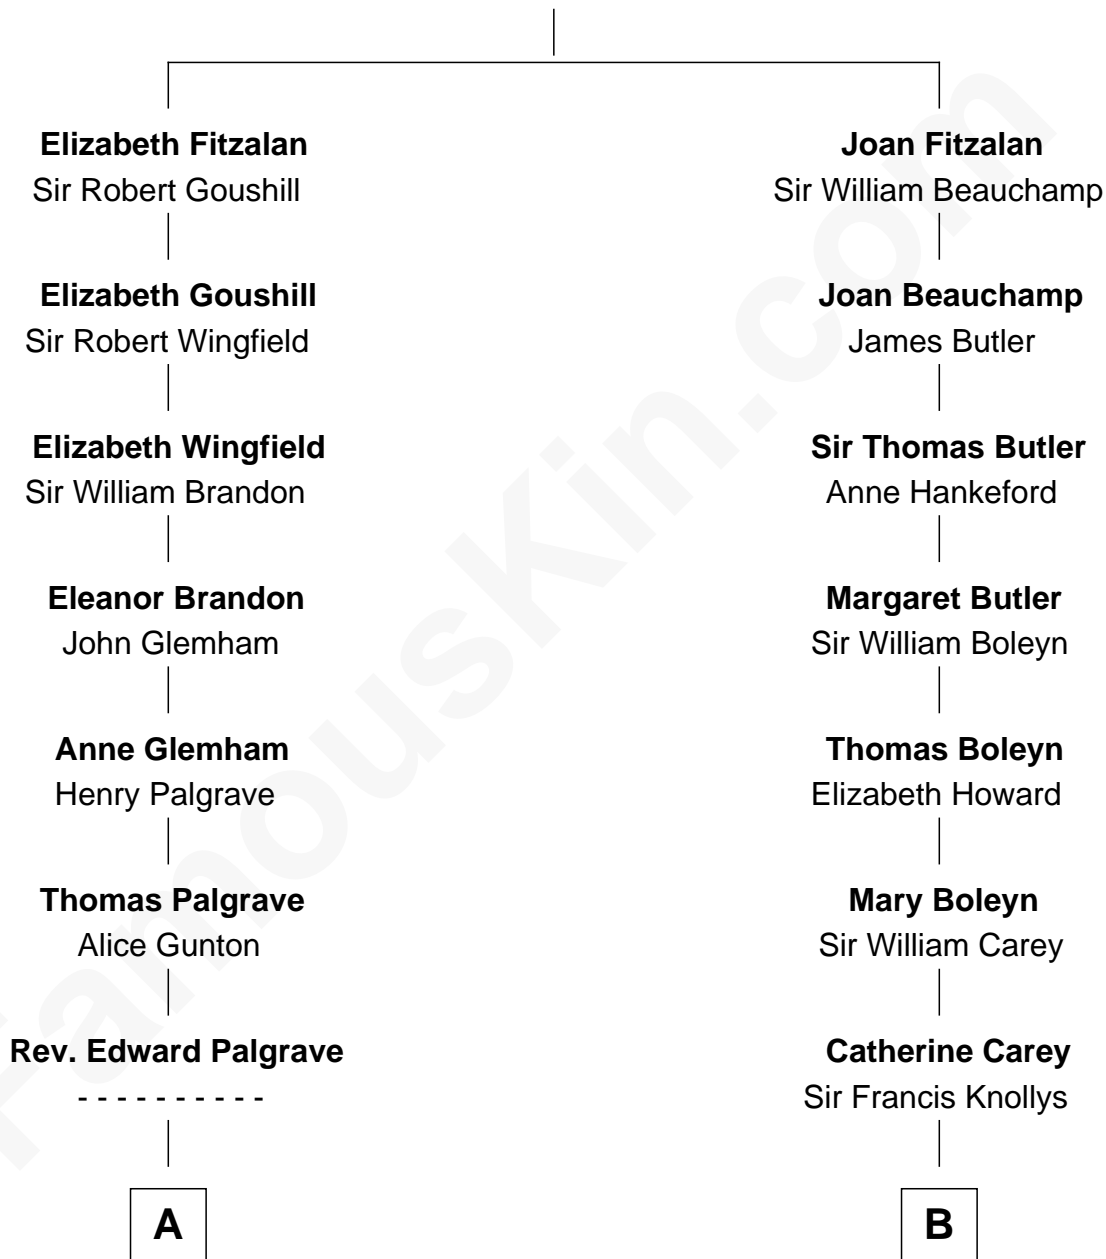

## Relationship Chart of

### Roger Sherman

*Signer of the Declaration of Independence*

**11th cousin 10 times removed of**

### John Cena

*Movie Actor and WWE Pro Wrestler*

**Sir Richard Fitzalan**

Elizabeth de Bohun

C

**Charles H. Nichols**

Martha Emma Dix

**Charles Nichols**