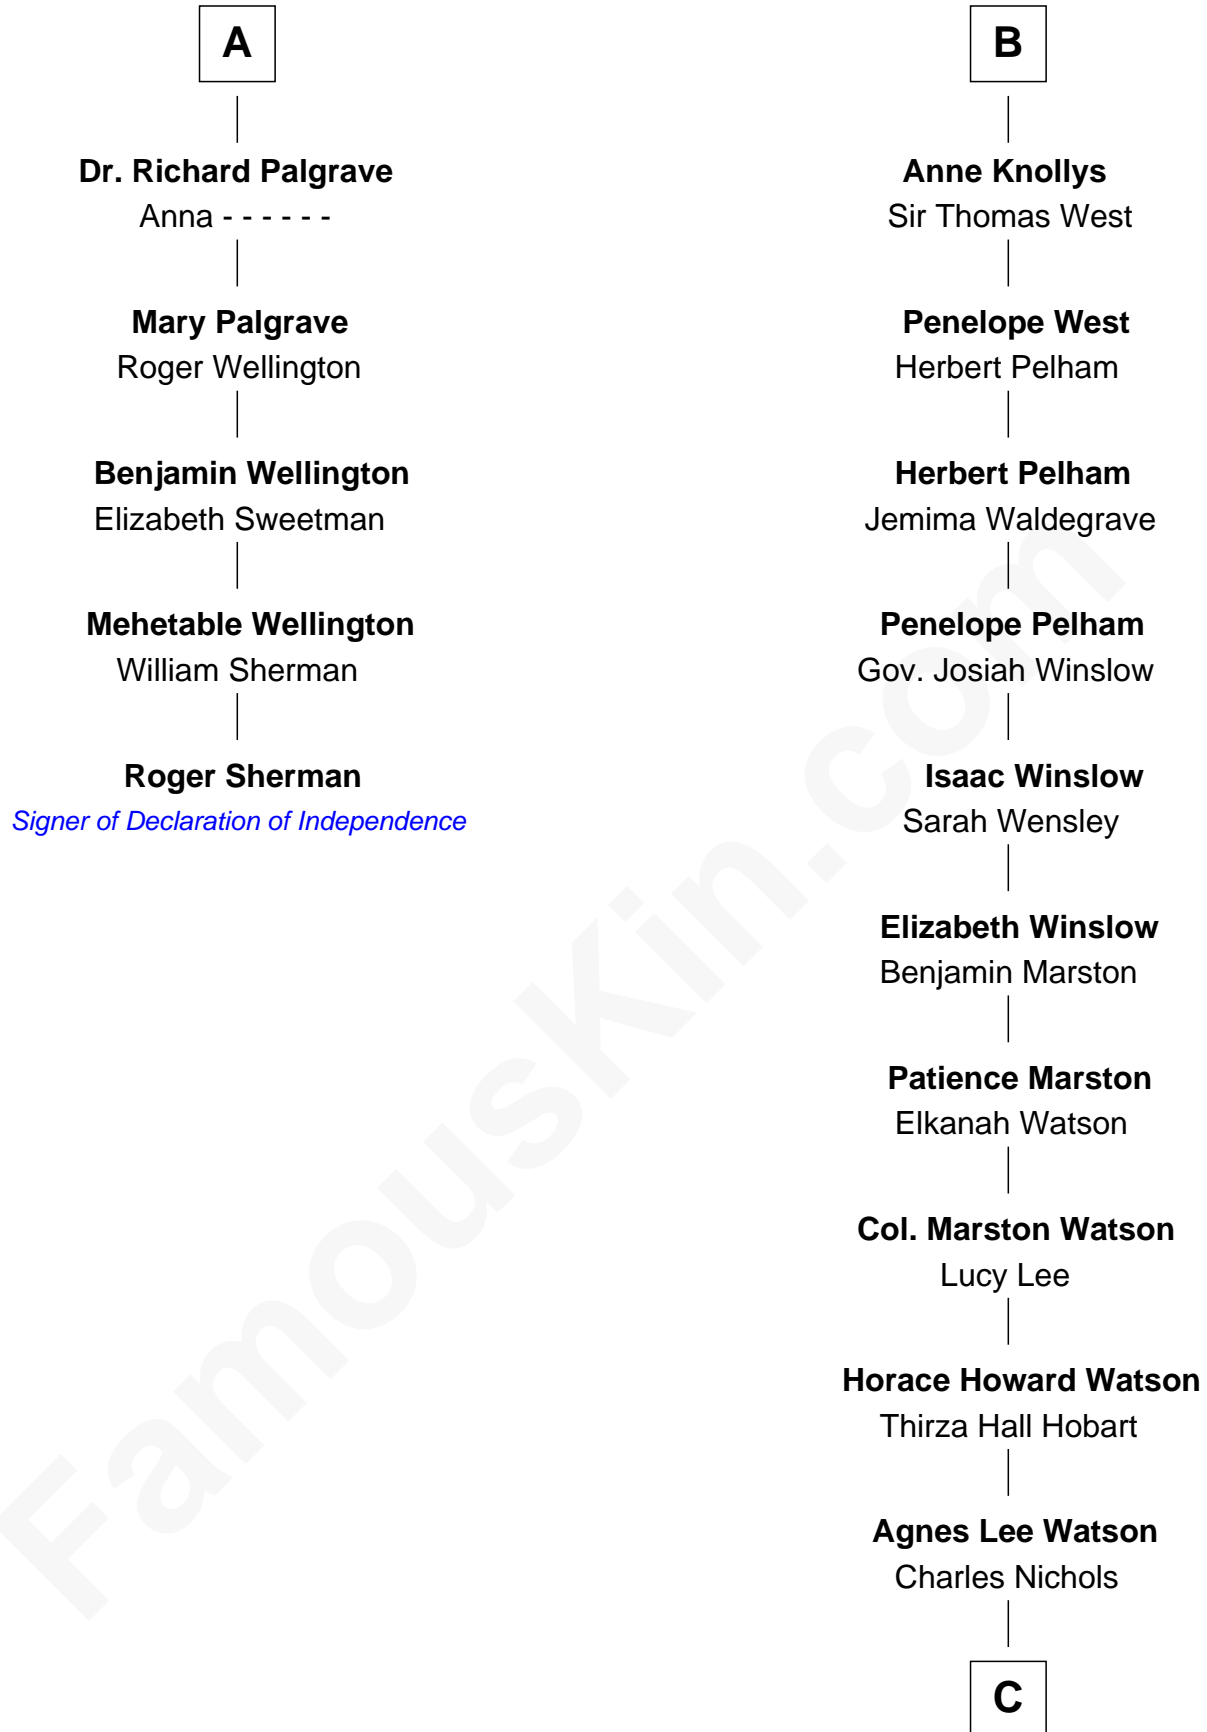

## Relationship Chart of

### Roger Sherman

*Signer of the Declaration of Independence*

**11th cousin 10 times removed of**

### John Cena

*Movie Actor and WWE Pro Wrestler*

**Sir Richard Fitzalan**

Elizabeth de Bohun

C

**Charles H. Nichols**

Martha Emma Dix

**Charles Nichols**