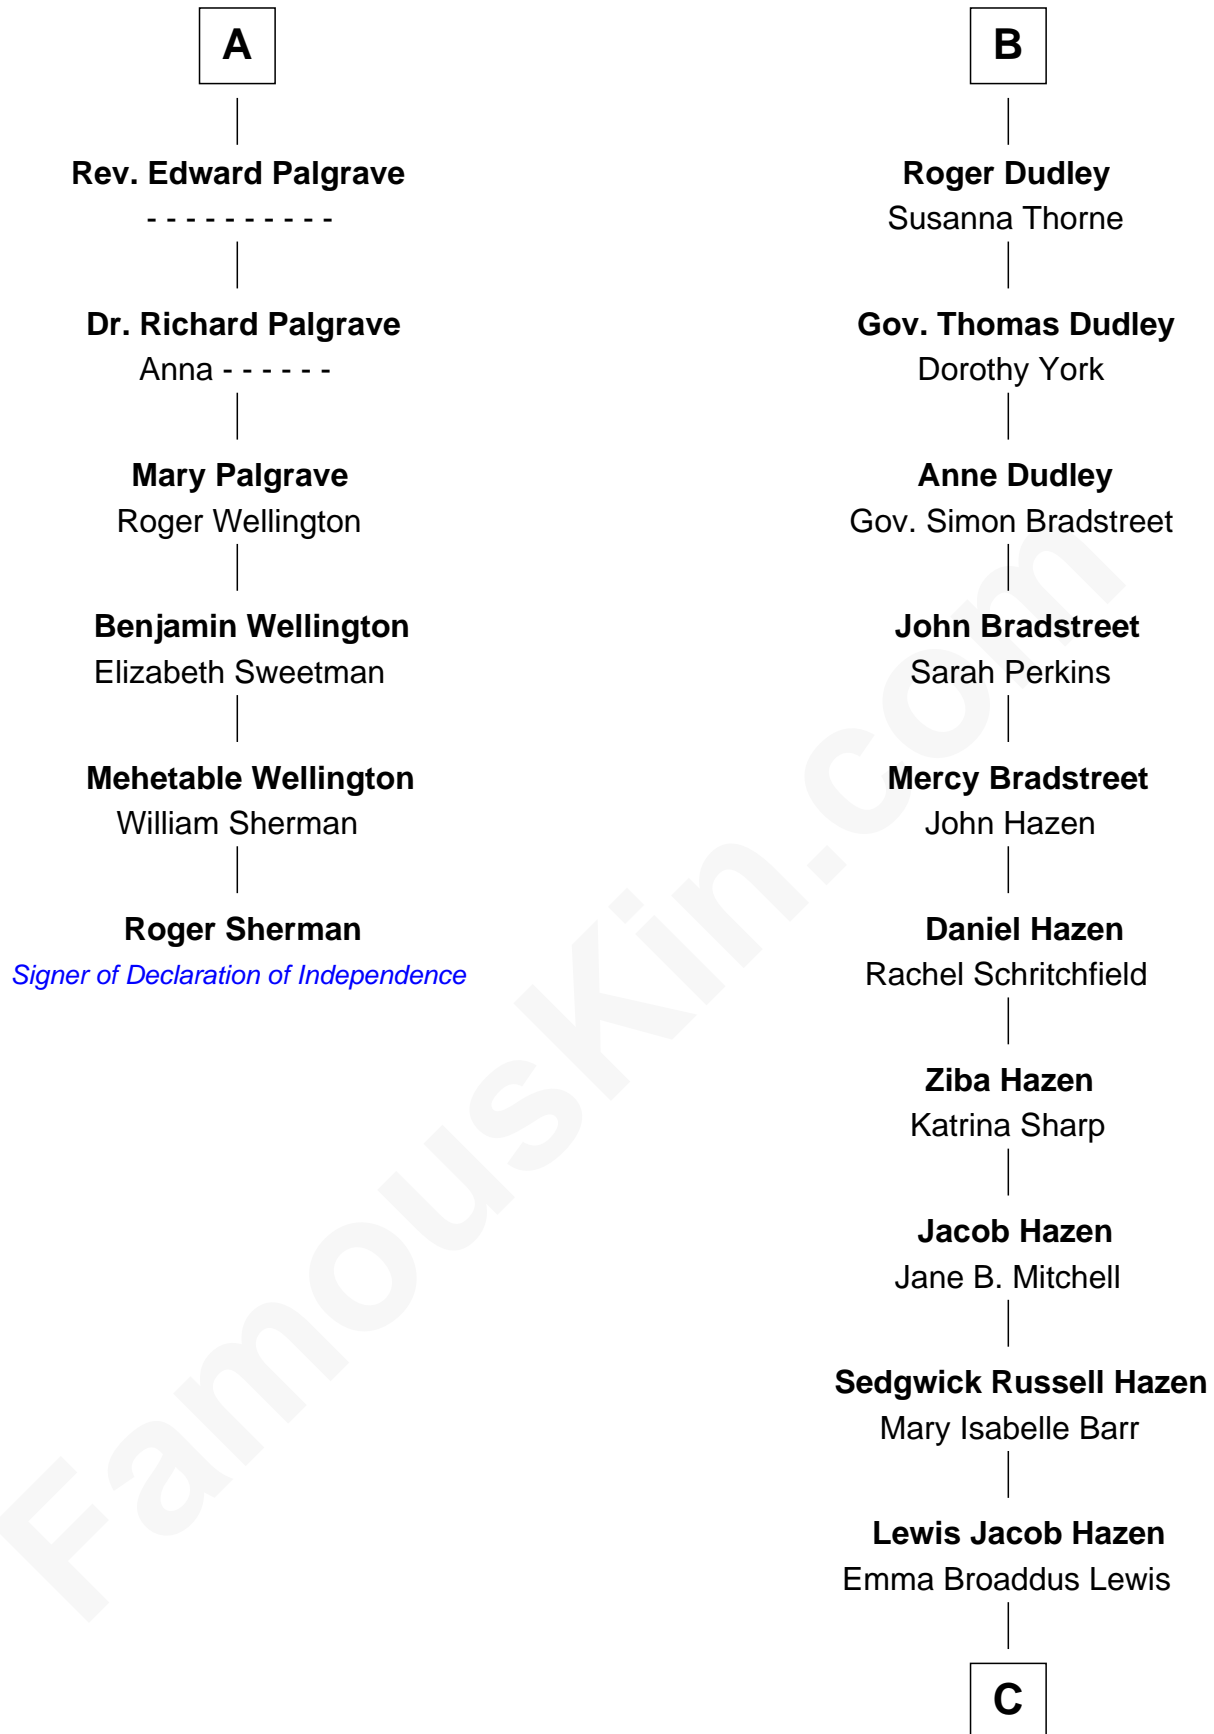

FamousKin.com

Relationship Chart of

Roger Sherman

Signer of the Declaration of Independence

12th cousin 7 times removed of

J. K. Simmons
TV and Movie Actor

Richard Fitzalan
Eleanor Plantagenet

C

Ruth Hazen

Col. Ralph Archibald Kimble

Patricia Kimble

Dr. Donald William Simmons

J. K. Simmons

TV and Movie Actor