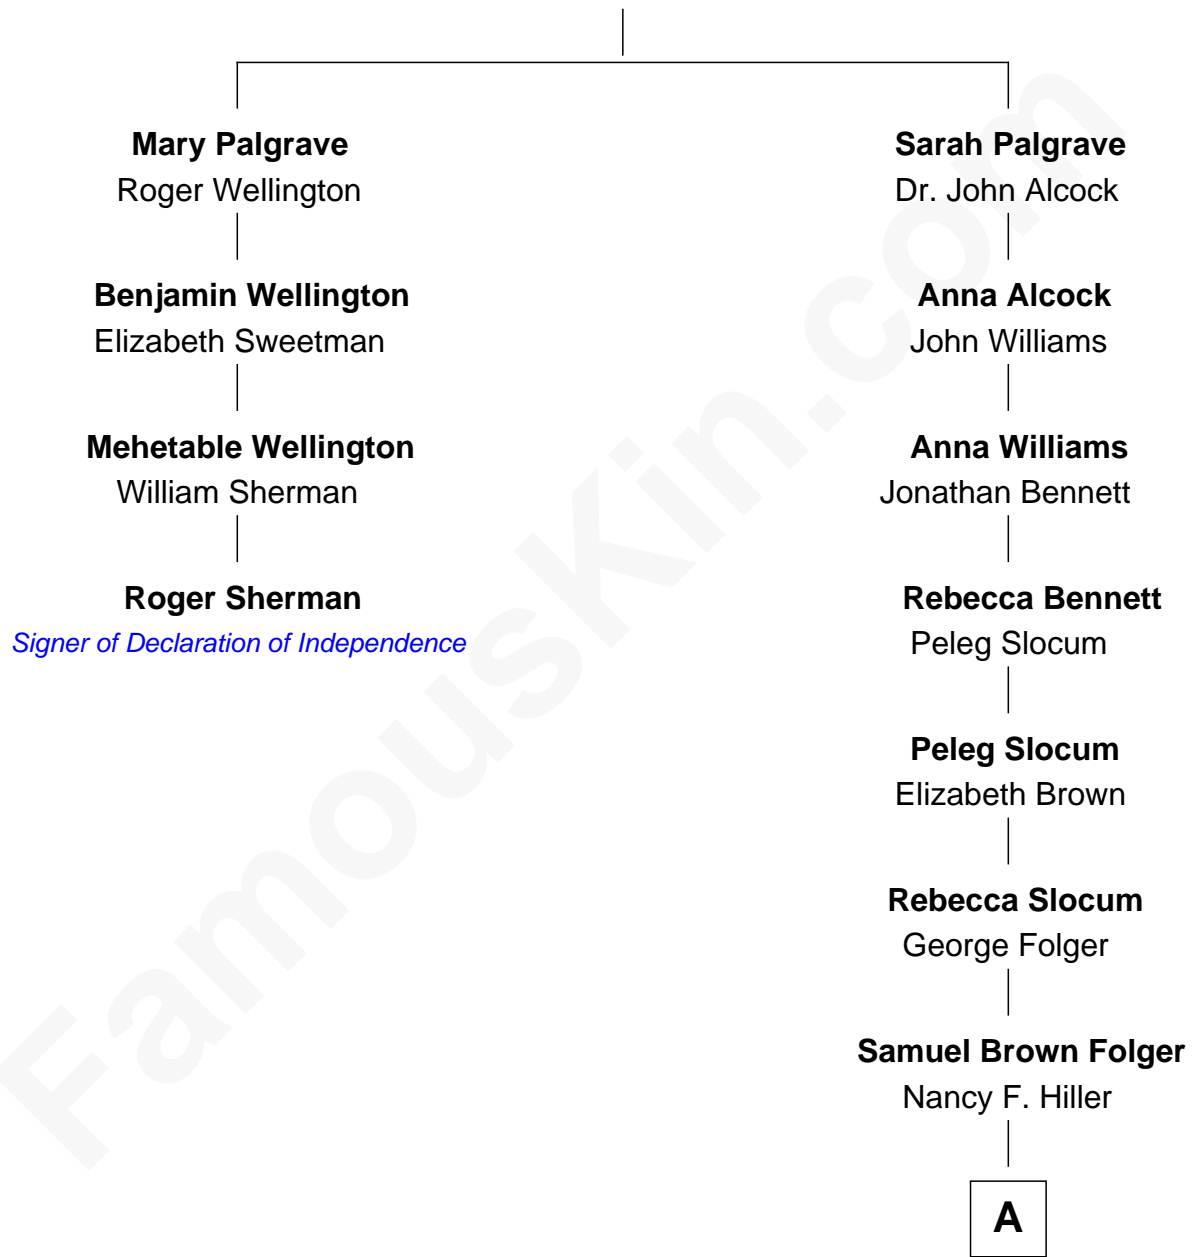

FamousKin.com

Relationship Chart of

Roger Sherman

Signer of the Declaration of Independence

3rd cousin 5 times removed of

Henry Clay Folger

Founder of Folger Shakespeare Library and Chairman of Standard Oil

Dr. Richard Palgrave

Anna - - - - -

A

Henry Clay Folger

Eliza Jane Clark

Henry Clay Folger

Chairman of Standard Oil

FamousKin.com