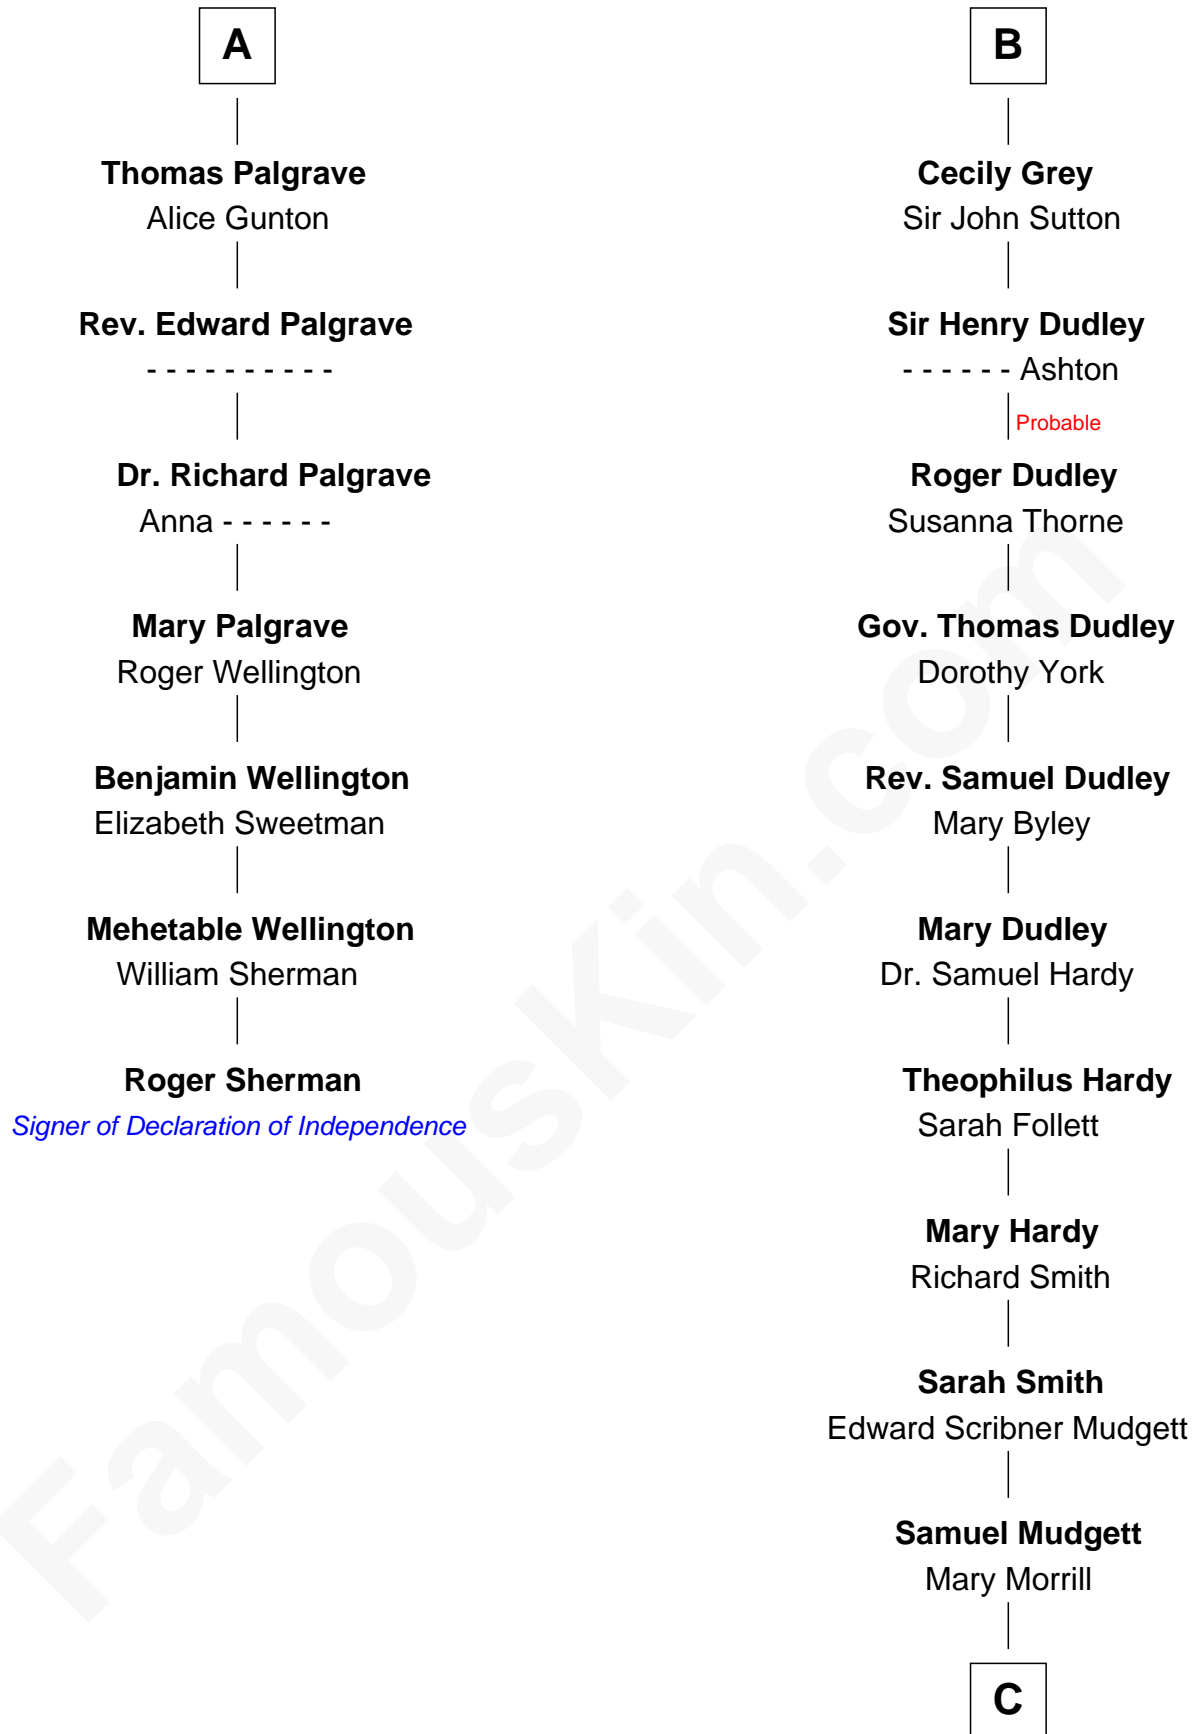

FamousKin.com

Relationship Chart of

Roger Sherman

Signer of the Declaration of Independence

13th cousin 6 times removed of

Dr. H. H. Holmes

Serial Killer aka "Devil in the White City"

Bartholomew de Badlesmere

Margery de Badlesmere

Sir William de Ros

Thomas de Ros

Beatrice de Stafford

Margaret de Ros

Sir Reynold Grey

Margaret Grey

Sir William Bonville

William Bonville

Elizabeth Harington

William Bonville

Katherine Neville

Cecily Bonville

Thomas Grey

B

C

—
Scribner Mudgett

Nancy Prescott

—
Levi Horton Mudgett

Theodate Page Price

—
Dr. H. H. Holmes

Serial Killer Dr. H. H. Holmes

FamousKin.com