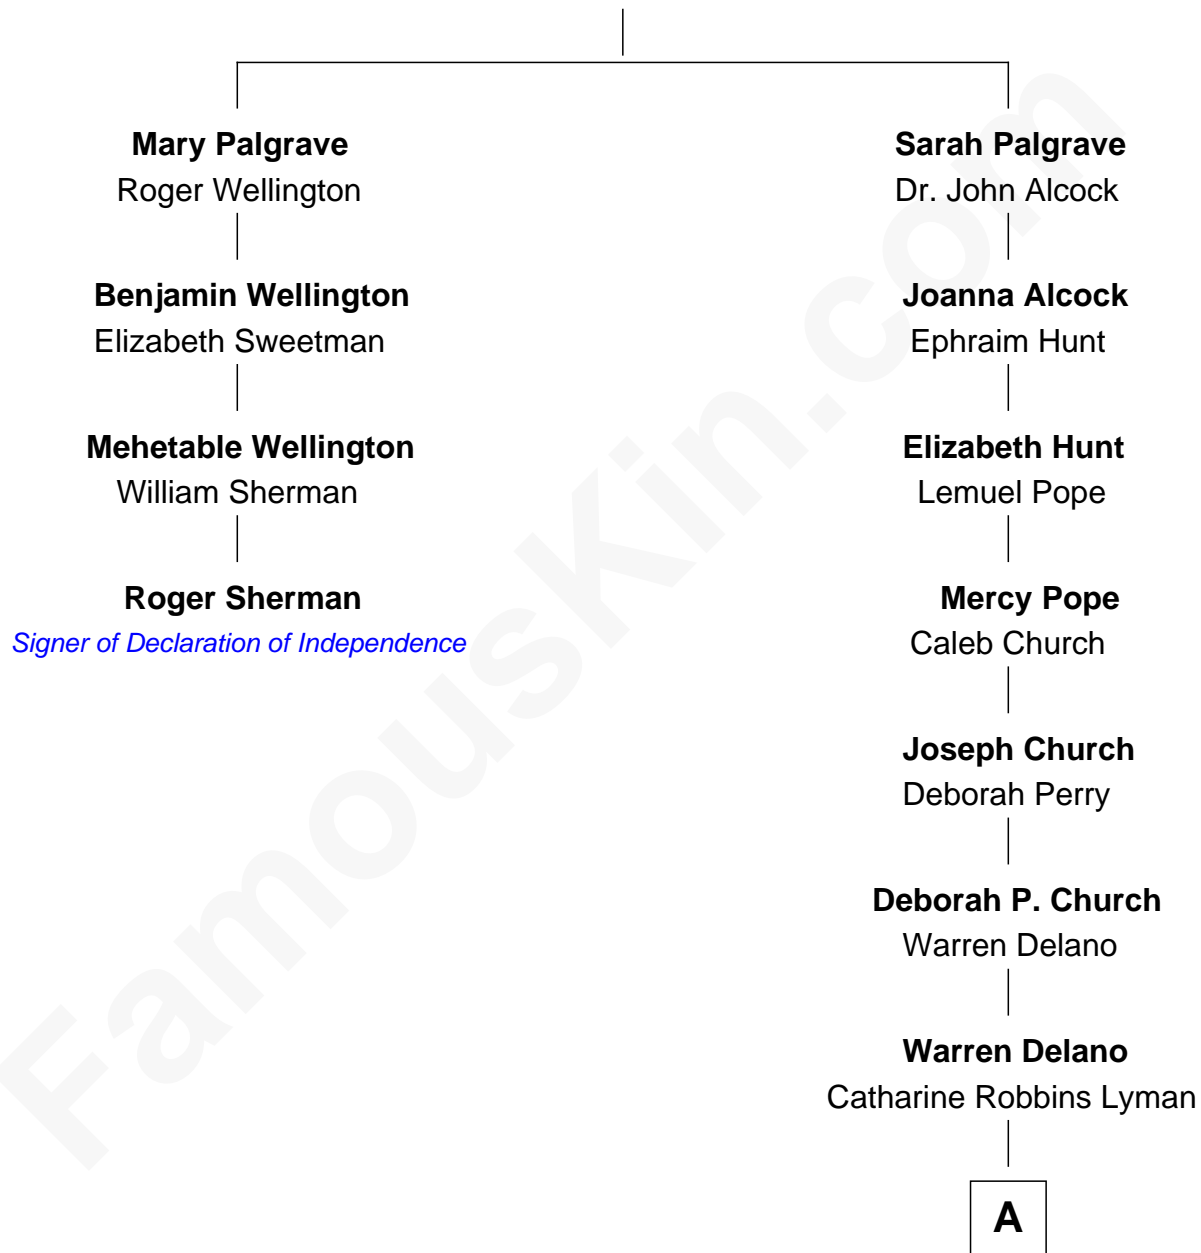

## Relationship Chart of

### Roger Sherman

*Signer of the Declaration of Independence*

3rd cousin 5 times removed of

### Franklin D. Roosevelt

*32nd U.S. President*

**Dr. Richard Palgrave**

Anna - - - - -

**A**

|  
**Sara Delano**  
James Roosevelt

|  
**Franklin D. Roosevelt**  
*32nd U.S. President*

FamousKin.com