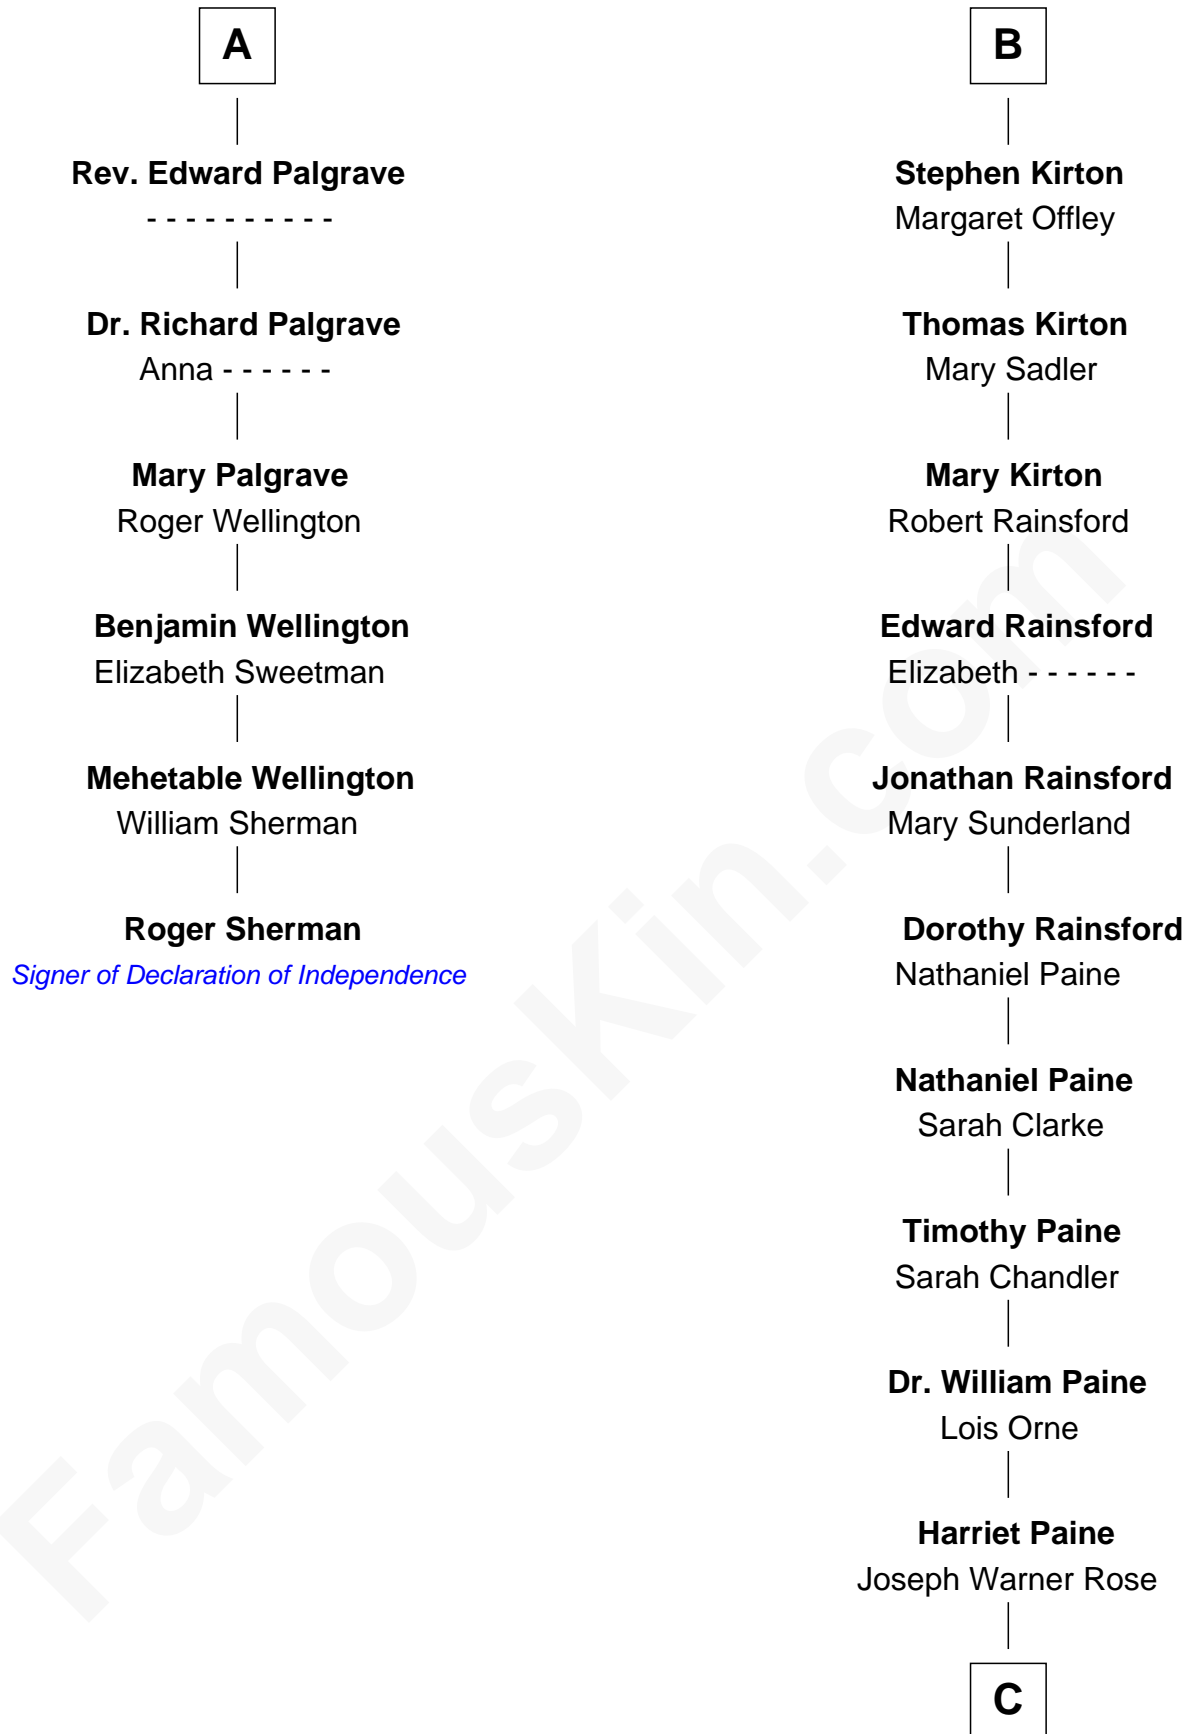

FamousKin.com

Relationship Chart of

Roger Sherman

Signer of the Declaration of Independence

12th cousin 7 times removed of

Alice (Lee) Roosevelt

First Wife of President Theodore Roosevelt

C

Harriet Paine Rose

John Clarke Lee

George Cabot Lee

Caroline Watts Haskell

Alice (Lee) Roosevelt

Wife of President Theodore Roosevelt

FamousKin.com