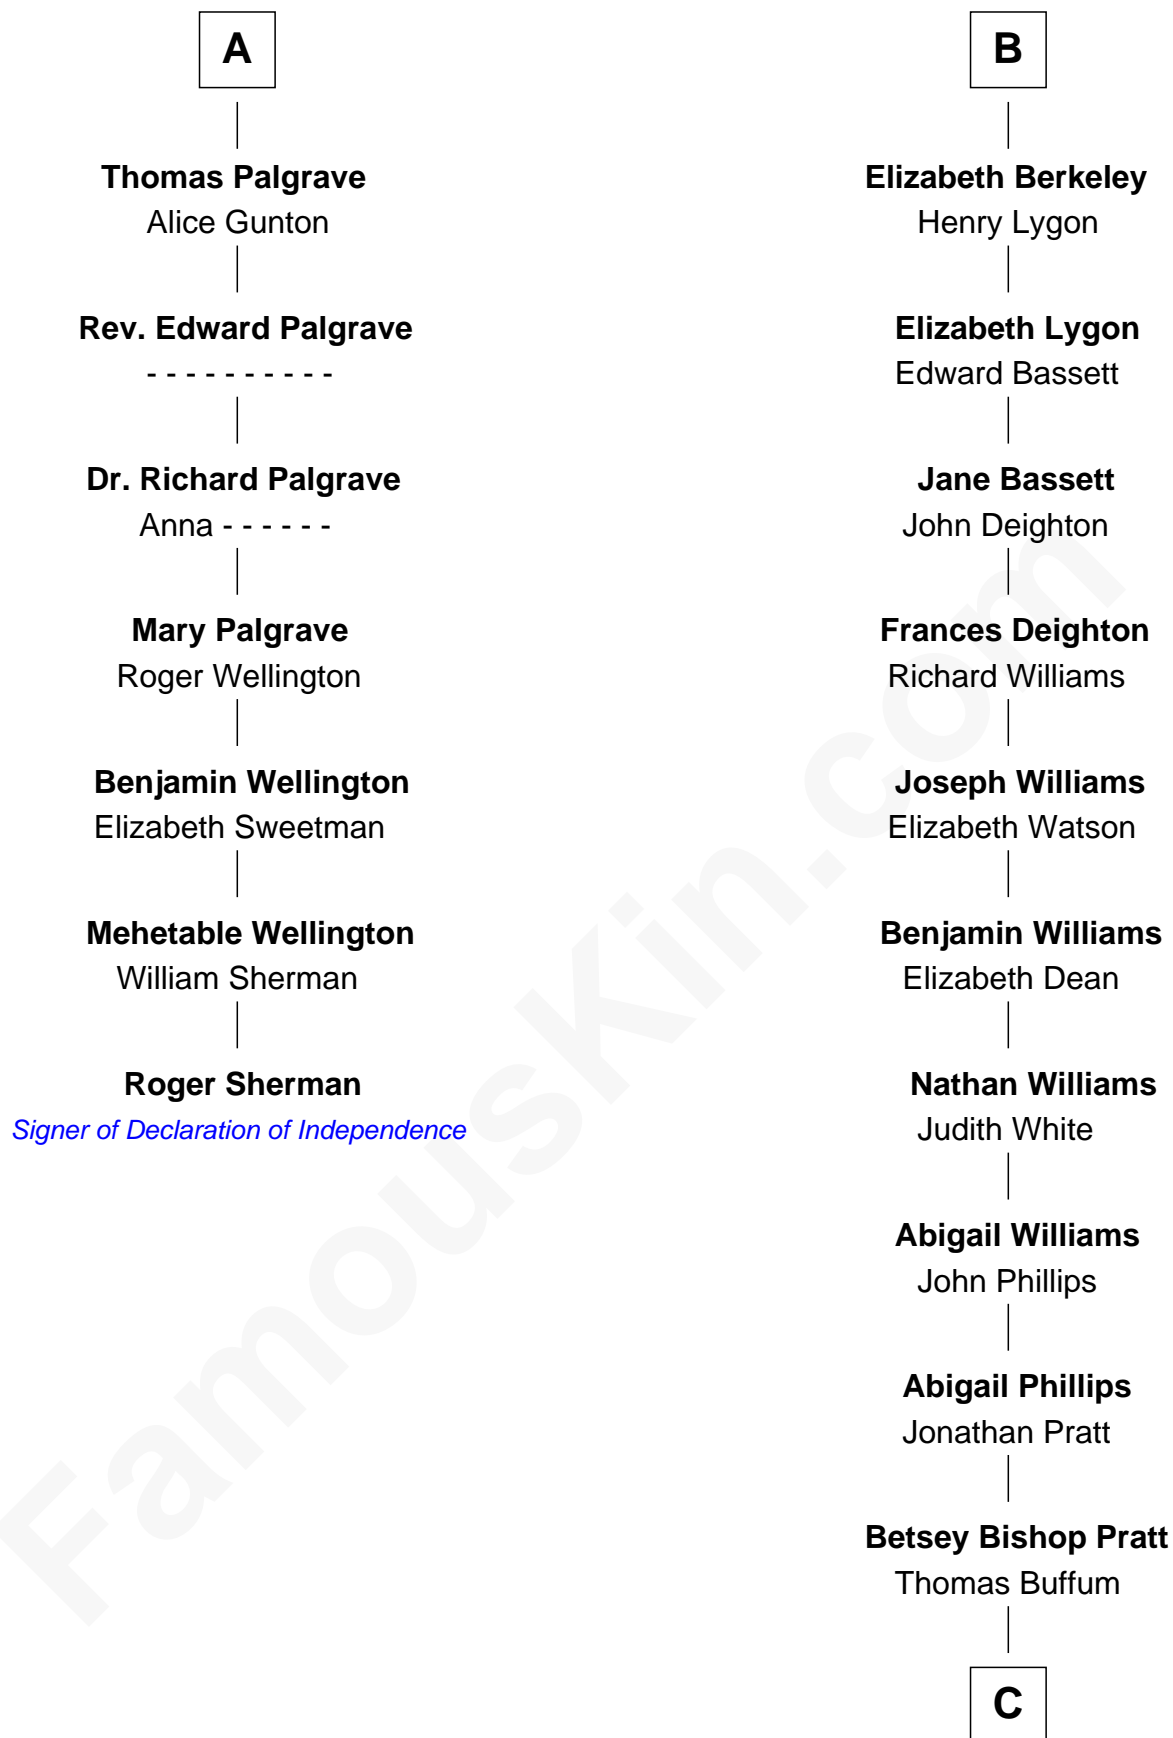

## Relationship Chart of

### Roger Sherman

*Signer of the Declaration of Independence*

13th cousin 8 times removed of

**James Taylor**

*Singer-Songwriter*

**Henry Plantagenet**

Maud de Chaworth

**C**

**Eliza Ann Buffum**  
Granville Hall Leonard

**Emily Roxanna Leonard**  
Stanford Lyman Haynes

**Theodosia Haynes**  
Alexander Taylor

**Dr. Isaac Montrose Taylor**  
Gertrude Arline Woodard

**James Taylor**  
*Singer-Songwriter*