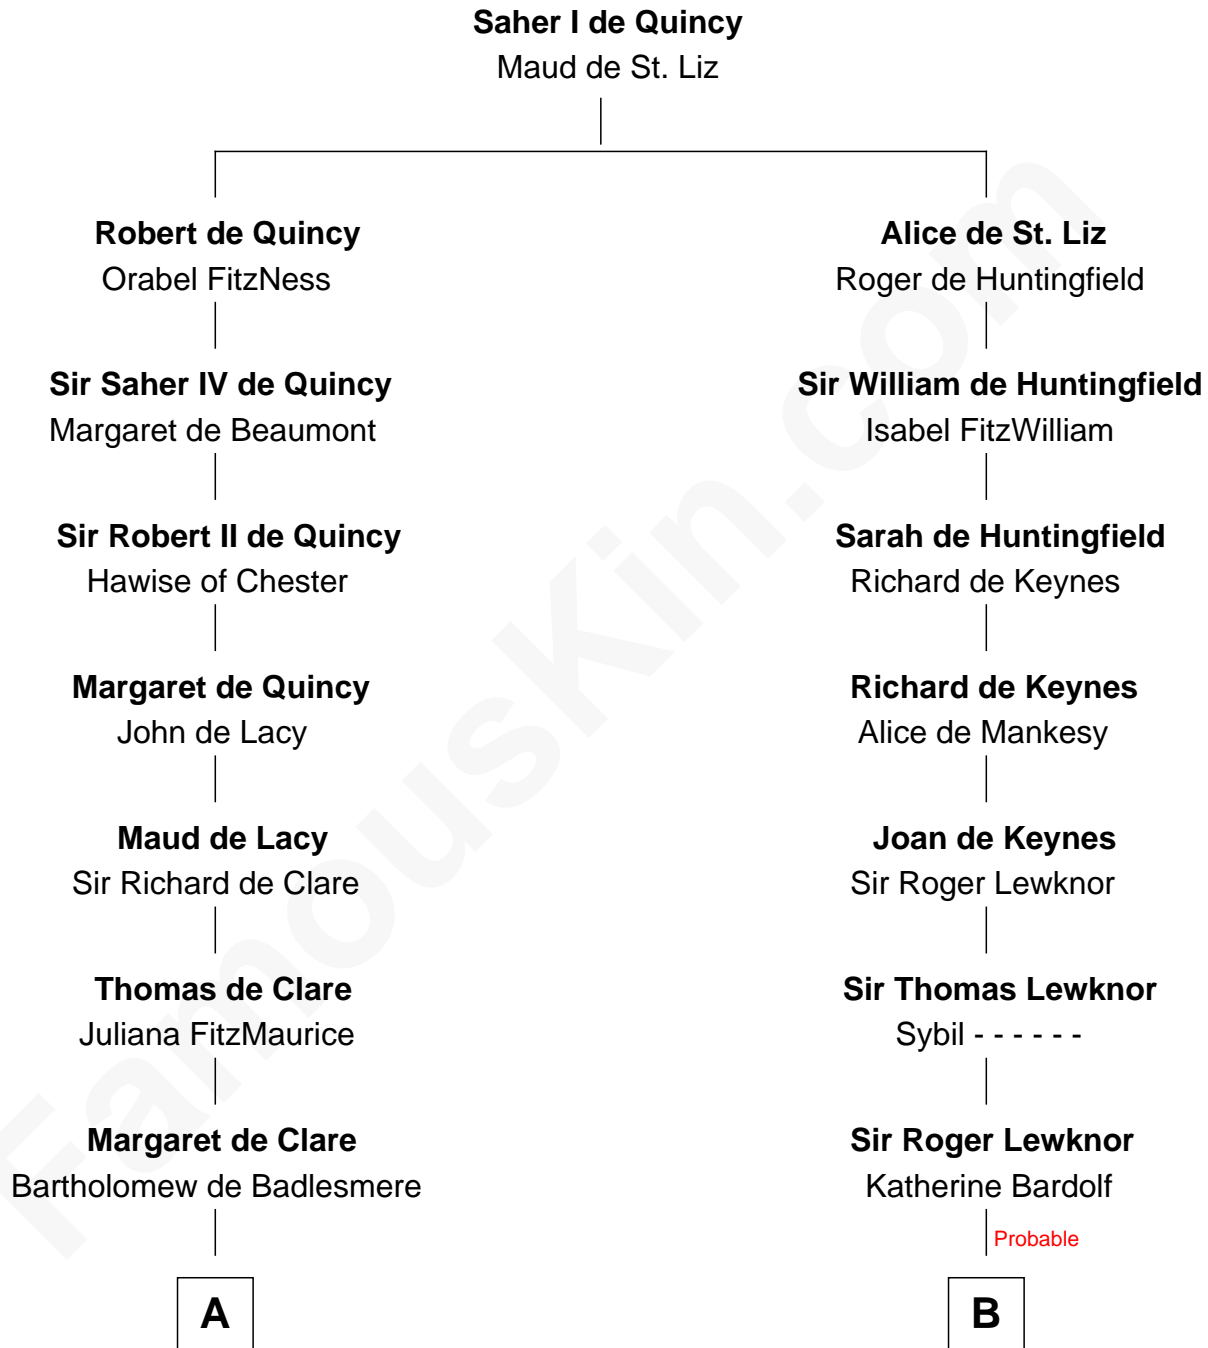

FamousKin.com

Relationship Chart of Roger Sherman

Signer of the Declaration of Independence

17th cousin 3 times removed of

William Stoughton

Chief Judge and Prosecutor, Salem Witch Trials 1692

C

—
Mary Palgrave
Roger Wellington

—
Benjamin Wellington
Elizabeth Sweetman

—
Mehetable Wellington
William Sherman

—
Roger Sherman
Signer of Declaration of Independence

FamousKin.com