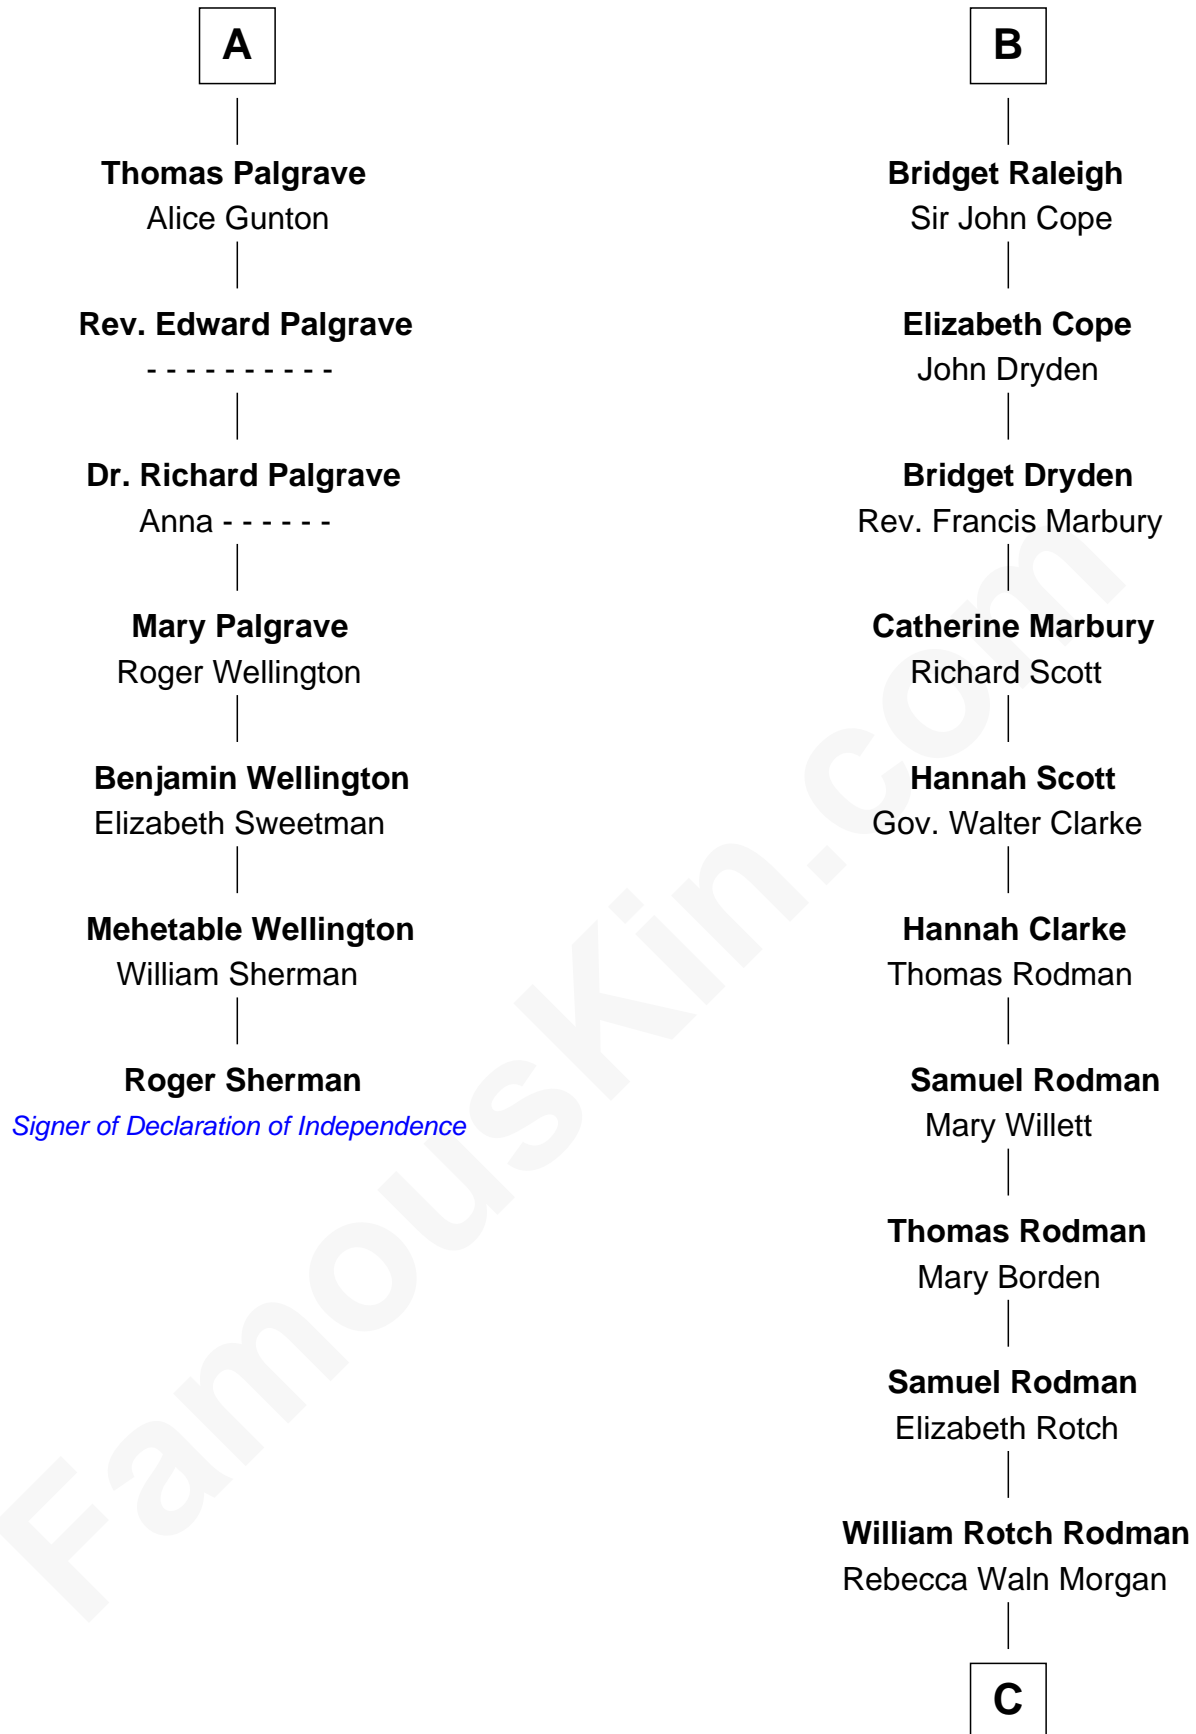

## Relationship Chart of

### Roger Sherman

*Signer of the Declaration of Independence*

13th cousin 8 times removed of

**Tuesday Weld**

*TV and Movie Actress*

**Edmund Fitzalan**

Alice de Warenne

**C**

—  
**Alfred Rodman**

Anna Lothrop Motley

—  
**Eloise Rodman**

Stephen Minot Weld

—  
**Edward Motley Weld**

Sarah Lothrop King

—  
**Lothrop Motley Weld**

Yosene Balfour Ker