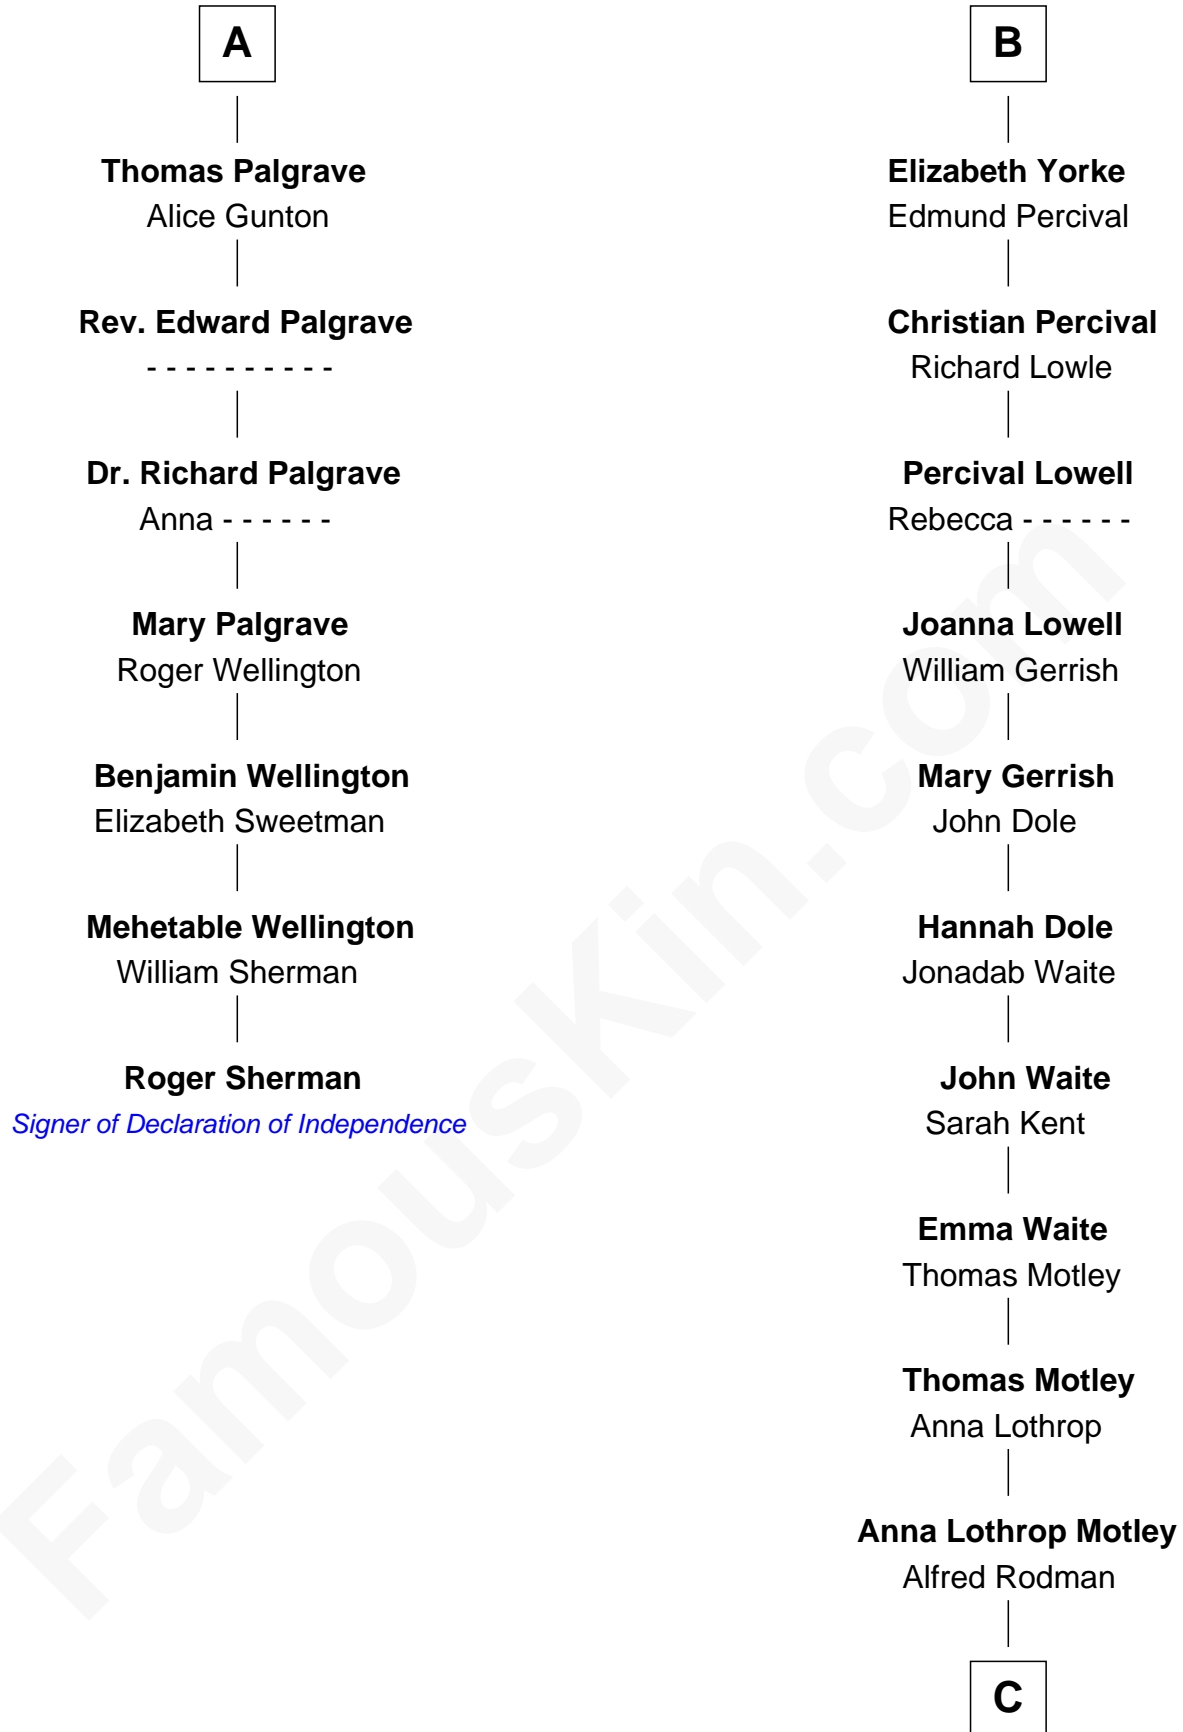

### Roger Sherman

*Signer of the Declaration of Independence*

13th cousin 7 times removed of

**Tuesday Weld**

*TV and Movie Actress*

**Humphrey de Bohun**

Elizabeth Plantagenet

**Sir William de Bohun**  
Elizabeth de Badlesmere

**Elizabeth de Bohun**  
Sir Richard Fitzalan

**Elizabeth Fitzalan**  
Sir Robert Goushill

**Elizabeth Goushill**  
Sir Robert Wingfield

**Elizabeth Wingfield**  
Sir William Brandon

**Eleanor Brandon**  
John Glemham

**Anne Glemham**  
Henry Palgrave

**A**

**Margaret de Bohun**  
Sir Hugh de Courtnay

**Elizabeth de Courtnay**  
Sir Andrew Luttrell

**Sir Hugh Luttrell**  
Catherine de Beaumont

**Sir John Luttrell**  
Margaret Touchet

**Sir James Luttrell**  
Elizabeth Courtnay

**Sir Hugh Luttrell**  
Margaret Hill

**Eleanor Luttrell**  
Roger Yorke

**B**

**C**

**Eloise Rodman**  
Stephen Minot Weld

**Edward Motley Weld**  
Sarah Lothrop King