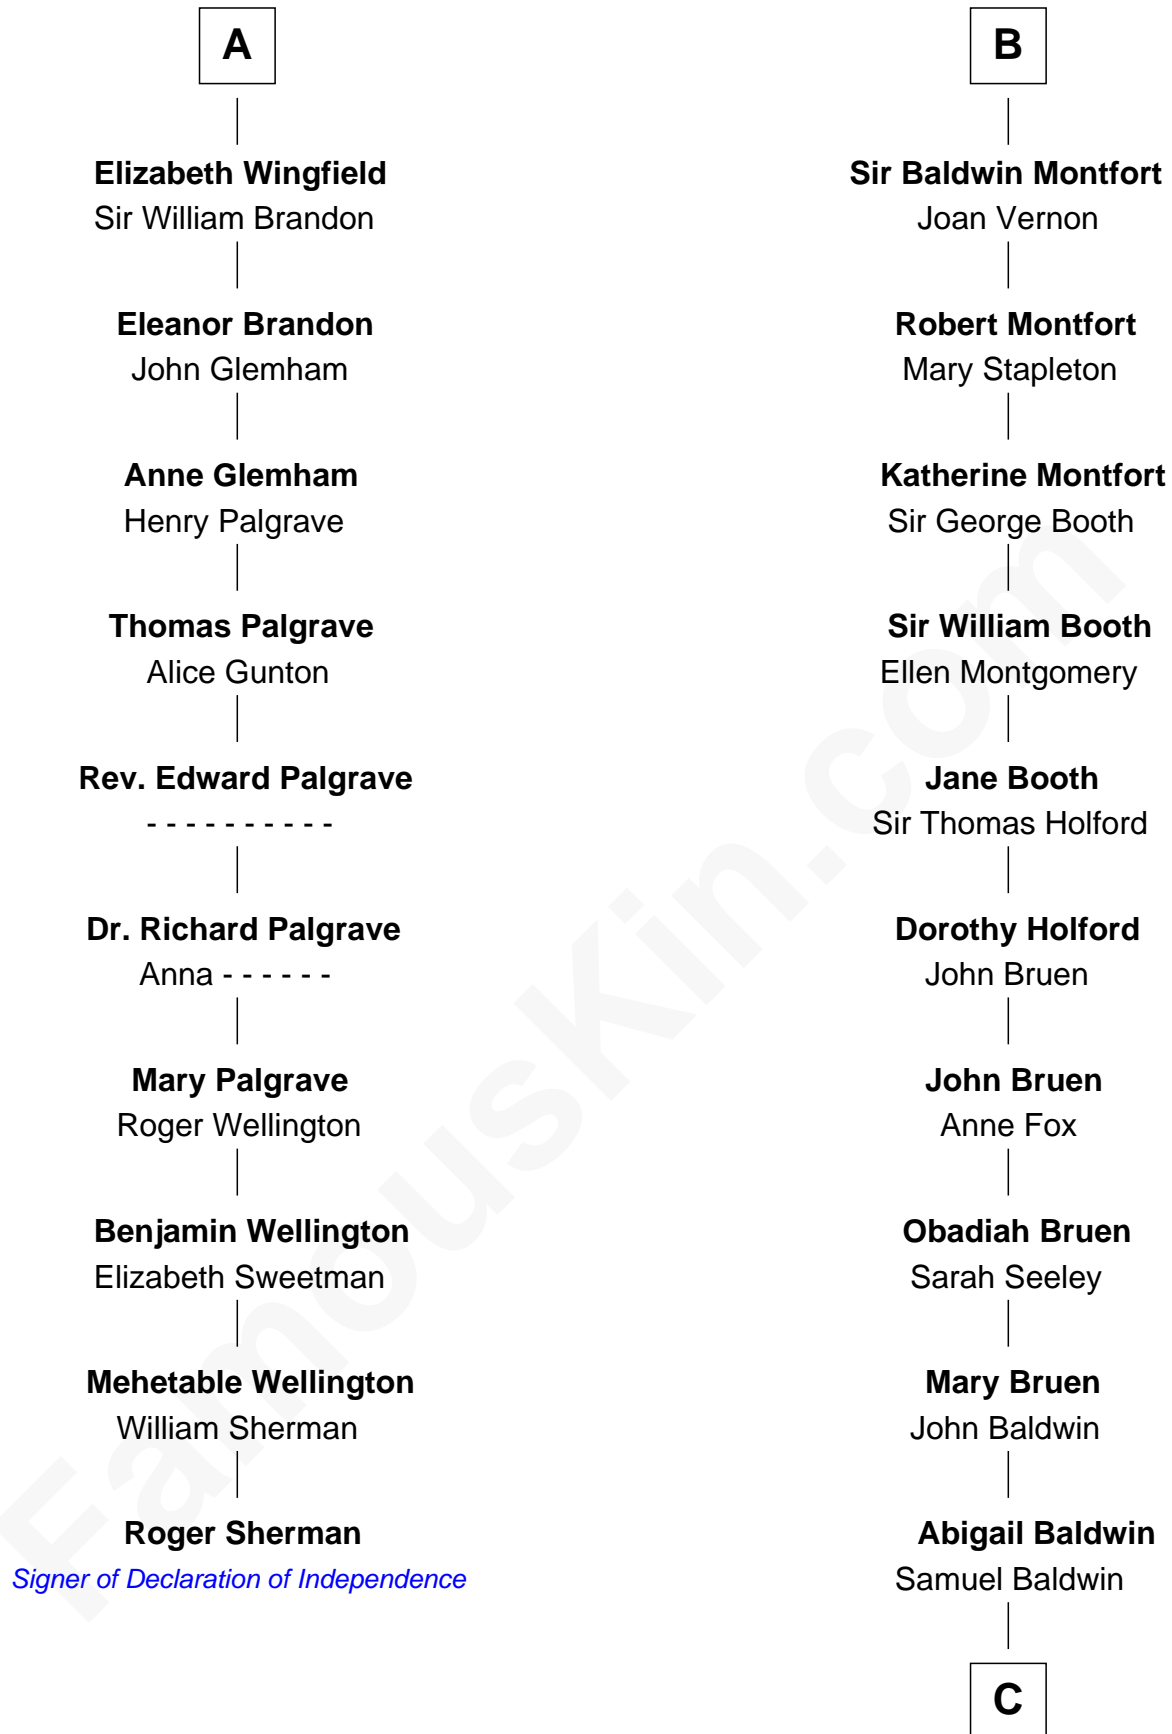

FamousKin.com

Relationship Chart of

Roger Sherman

Signer of the Declaration of Independence

16th cousin 3 times removed of

Abraham Baldwin

Signer of the U.S. Constitution

Sir Humphrey de Bohun

Alice de Bohun

Roger V de Toeni

Ralph VII de Toeni

Mary - - - - -

Alice de Toeni

Guy de Beauchamp

Maud de Beauchamp

Sir Geoffrey de Say

Idonea de Say

Sir John de Clinton

Margaret de Clinton

Sir Baldwin de Montfort

Sir William Montfort

Margaret Pecche

B

C

Timothy Baldwin

Bathsheba Stone

Michael Baldwin

Lucy Dudley

Abraham Baldwin

Signer of the U.S. Constitution

FamousKin.com