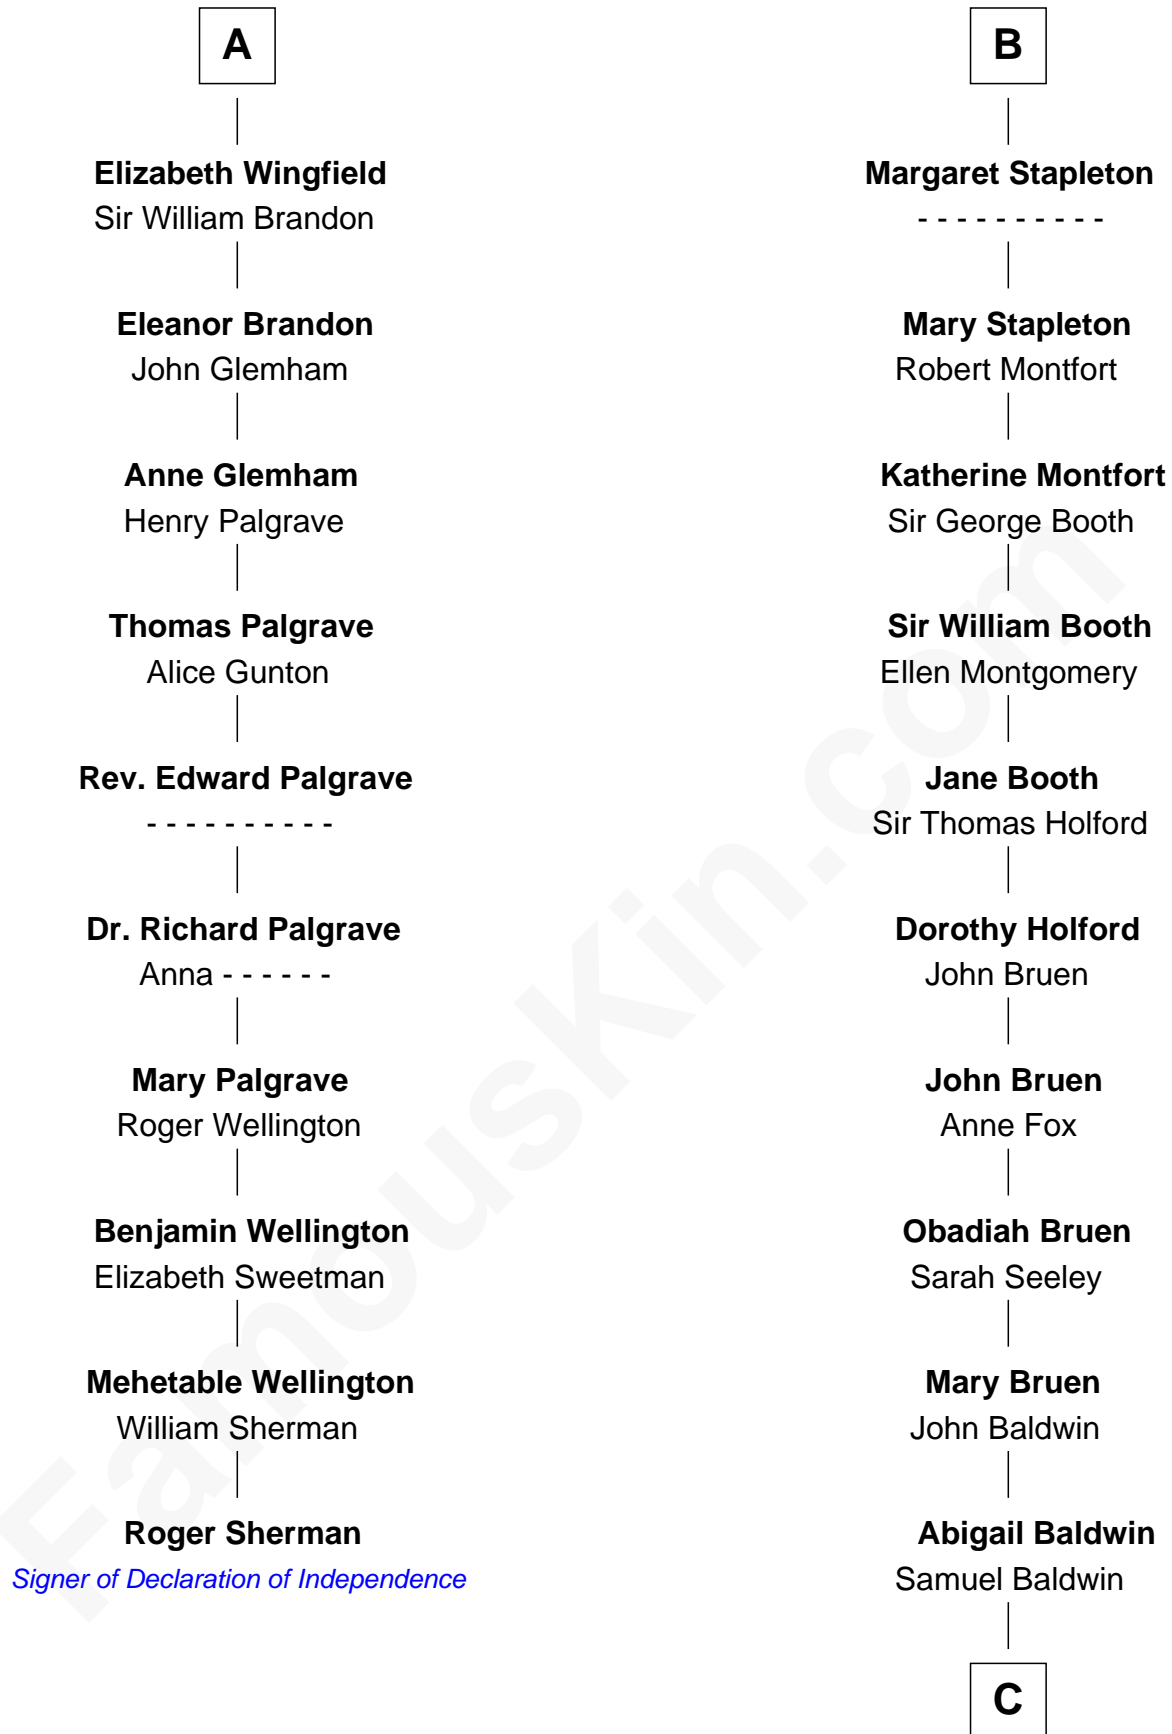

FamousKin.com

Relationship Chart of

Roger Sherman

Signer of the Declaration of Independence

16th cousin 3 times removed of

Abraham Baldwin

Signer of the U.S. Constitution

C

—
Timothy Baldwin

Bathsheba Stone

—
Michael Baldwin

Lucy Dudley

—
Abraham Baldwin

Signer of the U.S. Constitution

FamousKin.com