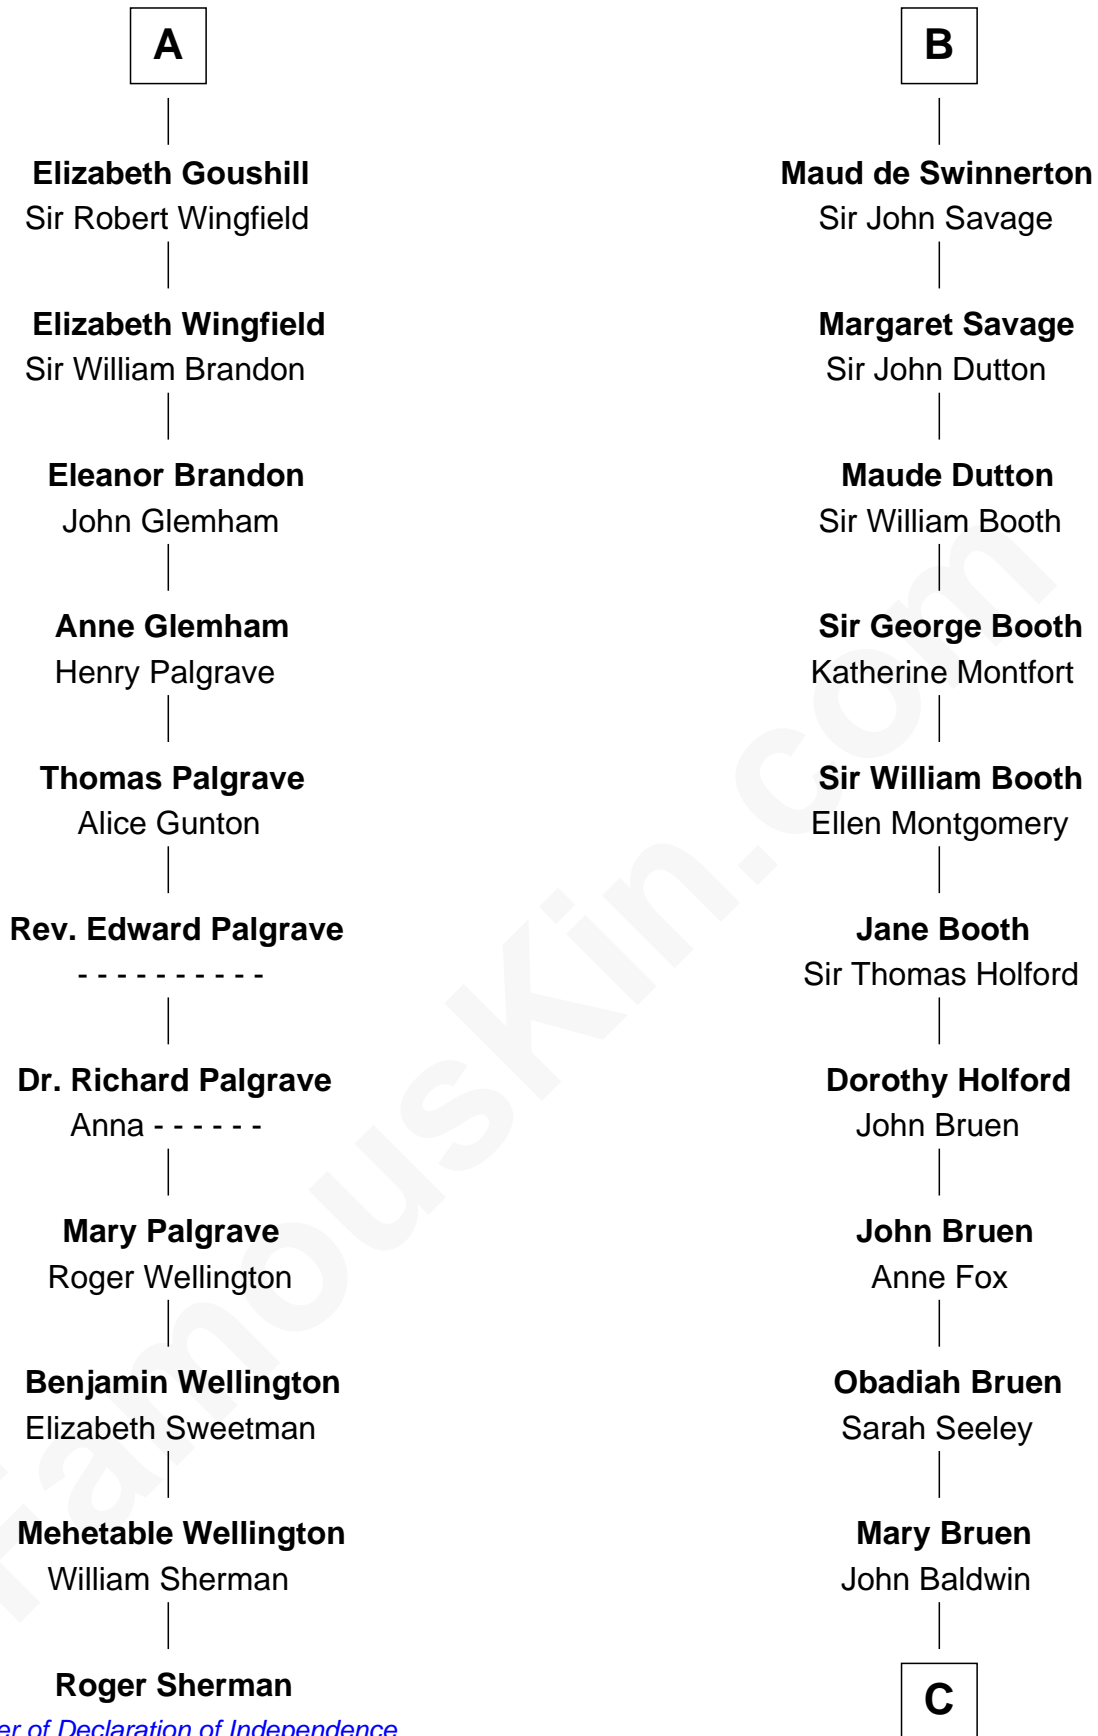

FamousKin.com

Relationship Chart of Roger Sherman

Signer of the Declaration of Independence

17th cousin 3 times removed of

Abraham Baldwin

Signer of the U.S. Constitution

C

Abigail Baldwin

Samuel Baldwin

Timothy Baldwin

Bathsheba Stone

Michael Baldwin

Lucy Dudley

Abraham Baldwin

Signer of the U.S. Constitution

FamousKin.com