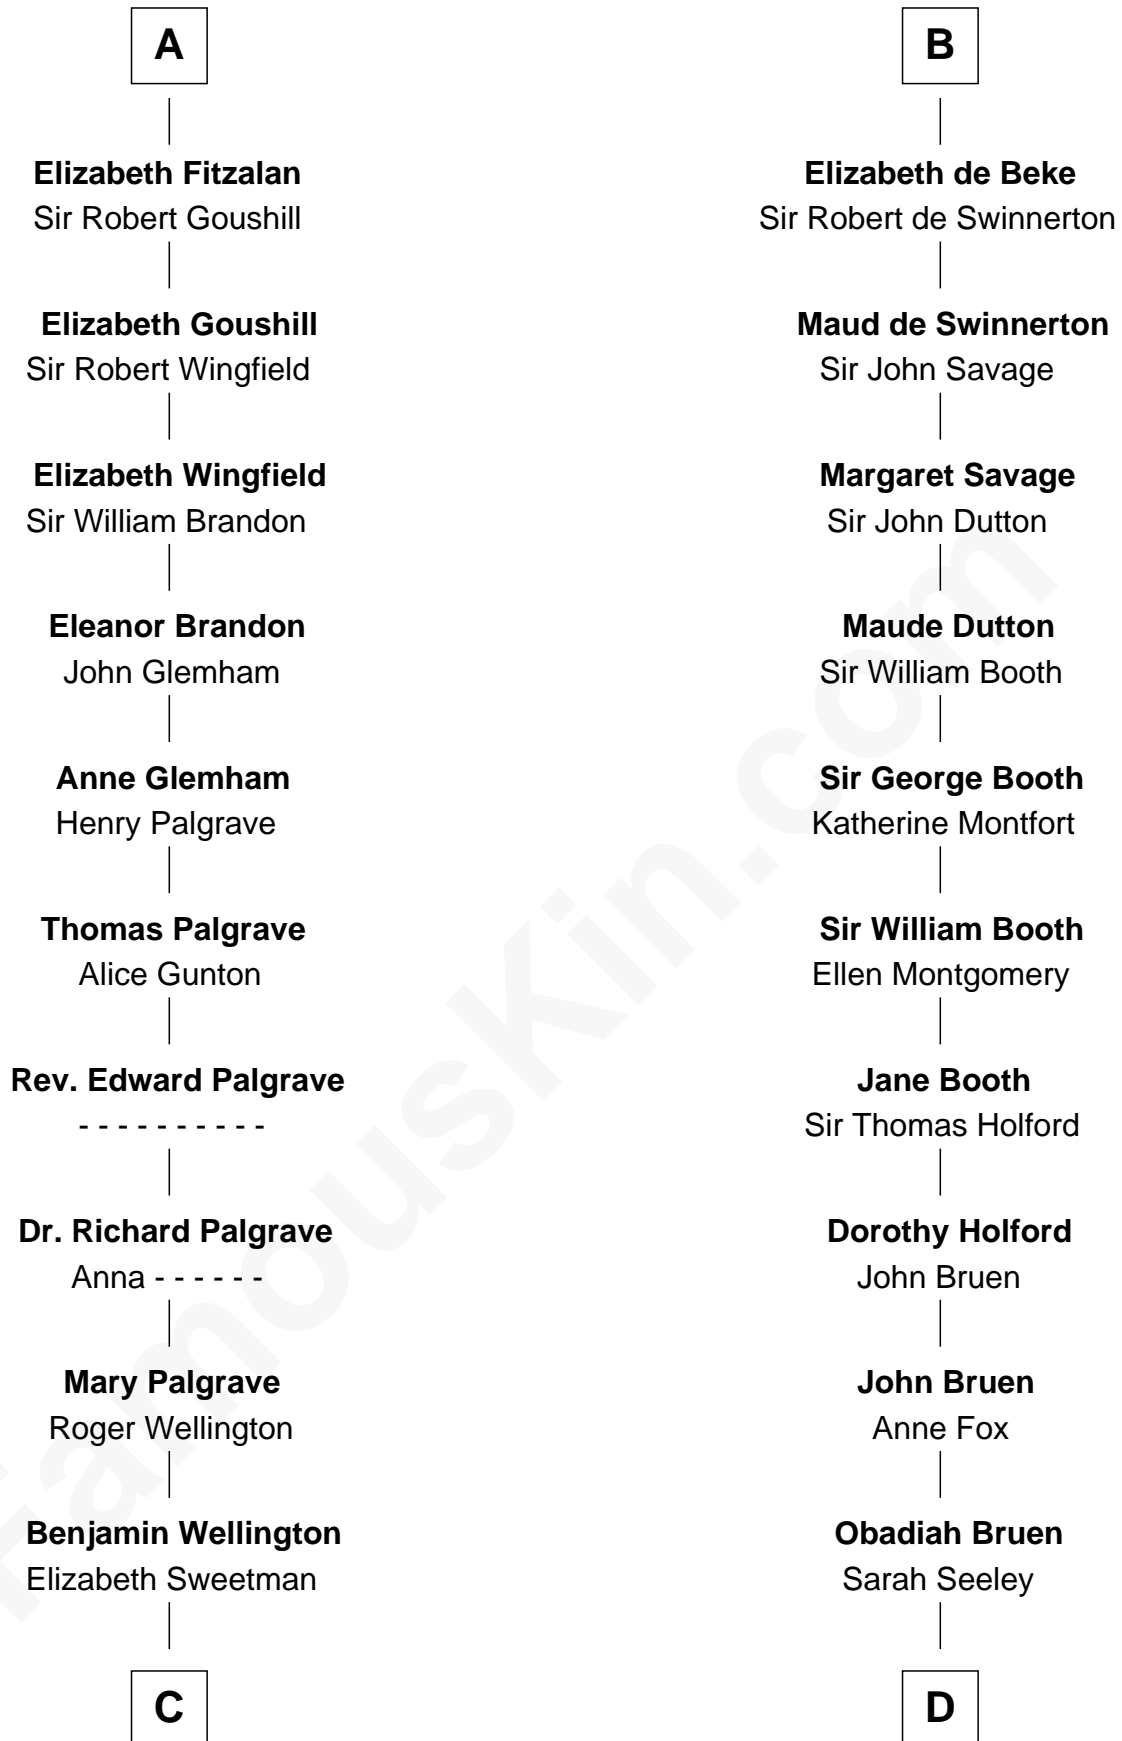

FamousKin.com

Relationship Chart of Roger Sherman

Signer of the Declaration of Independence

18th cousin 3 times removed of

Abraham Baldwin

Signer of the U.S. Constitution

C

Mehetable Wellington

William Sherman

Roger Sherman

Signer of Declaration of Independence

D

Mary Bruen

John Baldwin

Abigail Baldwin

Samuel Baldwin