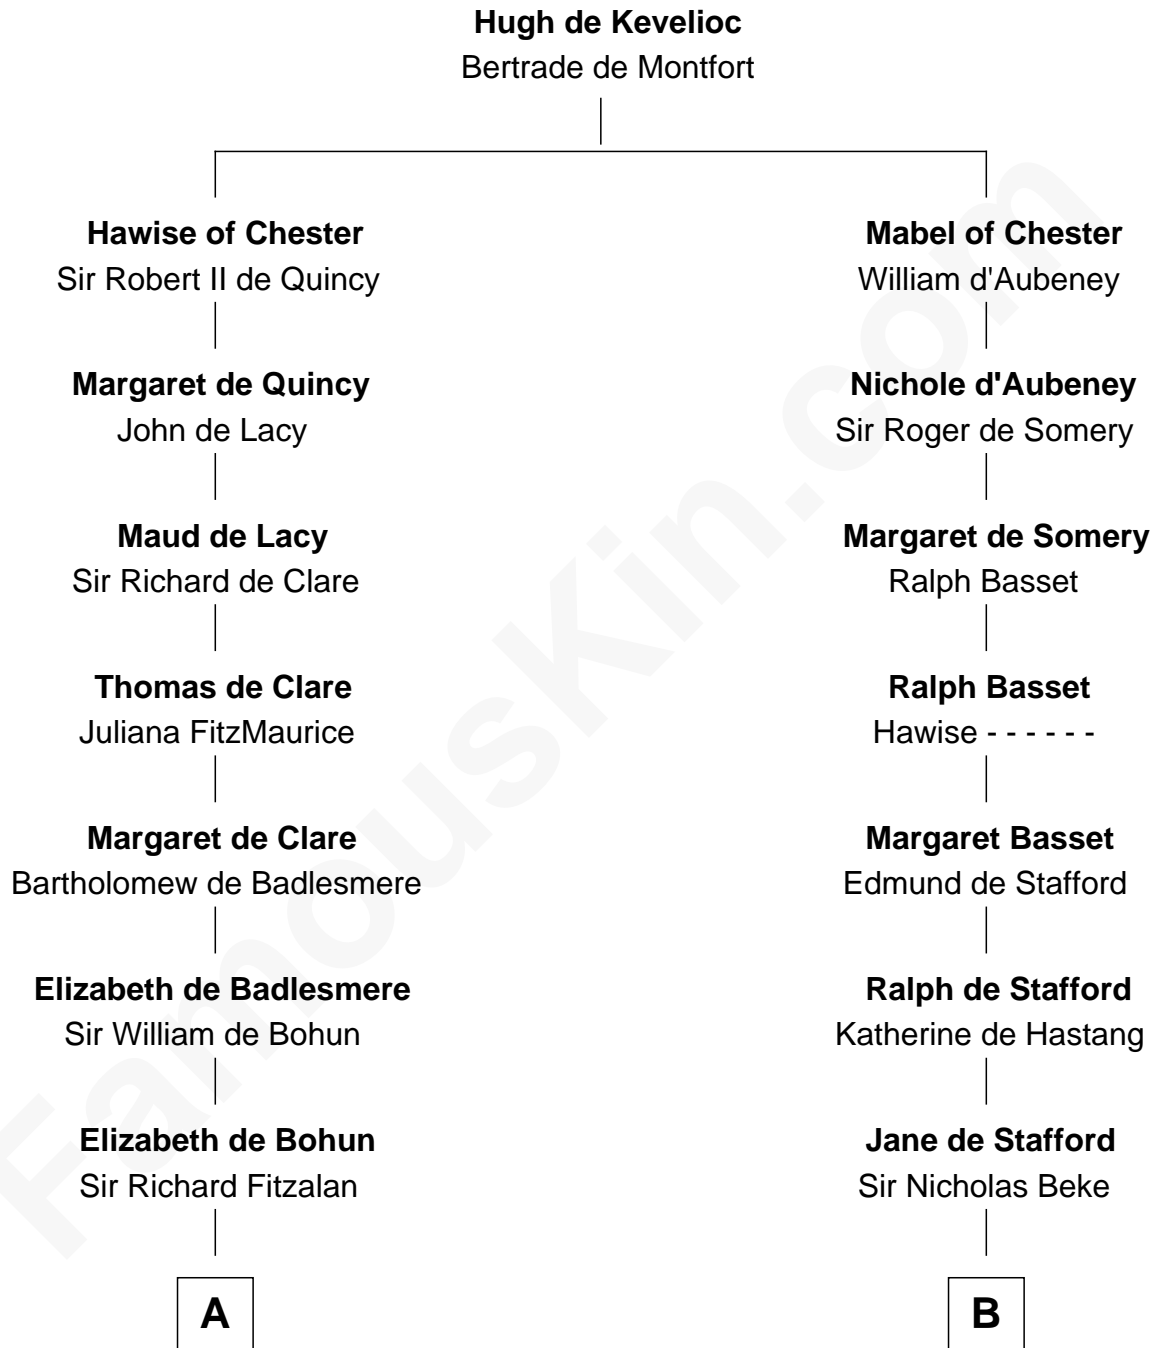

FamousKin.com

Relationship Chart of Roger Sherman

Signer of the Declaration of Independence

18th cousin 3 times removed of

Abraham Baldwin

Signer of the U.S. Constitution

C

Mehetable Wellington

William Sherman

Roger Sherman

Signer of Declaration of Independence

D

Mary Bruen

John Baldwin

Abigail Baldwin

Samuel Baldwin

Timothy Baldwin

Bathsheba Stone

Michael Baldwin

Lucy Dudley

Abraham Baldwin

Signer of the U.S. Constitution

FamousKin.com