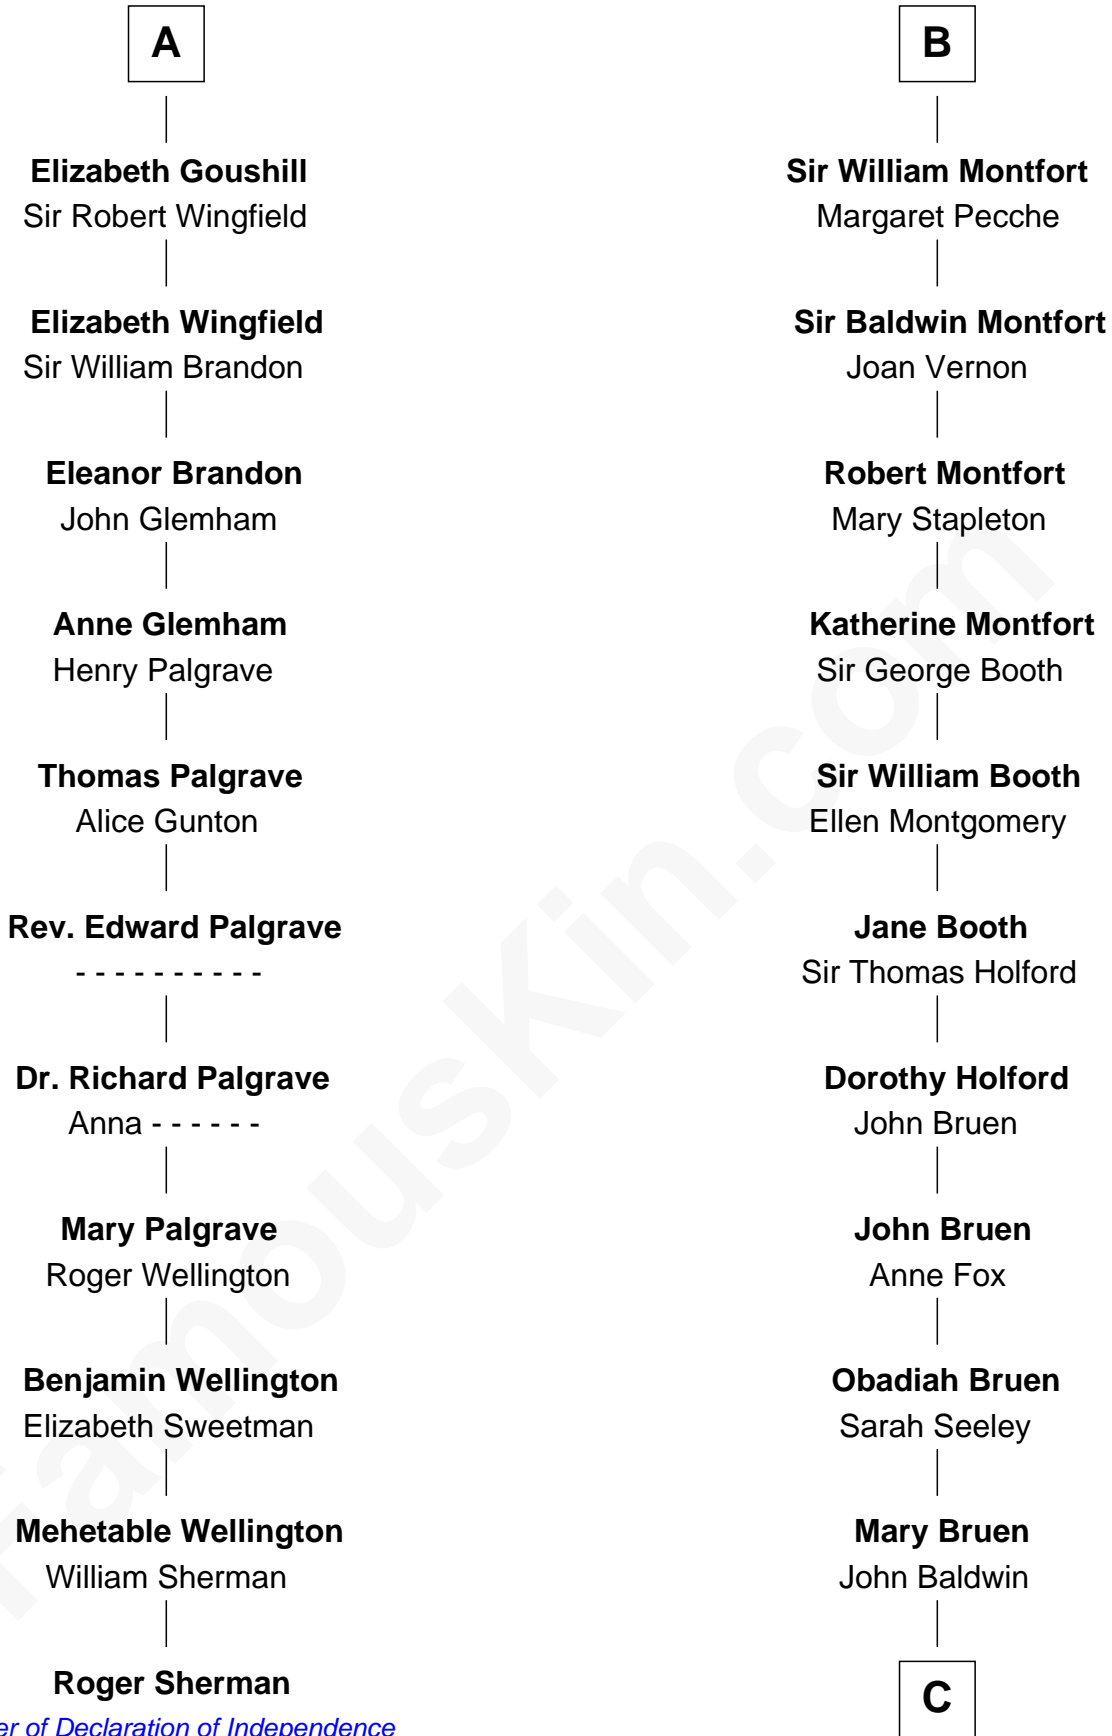

FamousKin.com

Relationship Chart of

Roger Sherman

Signer of the Declaration of Independence

17th cousin 3 times removed of

Abraham Baldwin

Signer of the U.S. Constitution

C

Abigail Baldwin

Samuel Baldwin

Timothy Baldwin

Bathsheba Stone

Michael Baldwin

Lucy Dudley

Abraham Baldwin

Signer of the U.S. Constitution