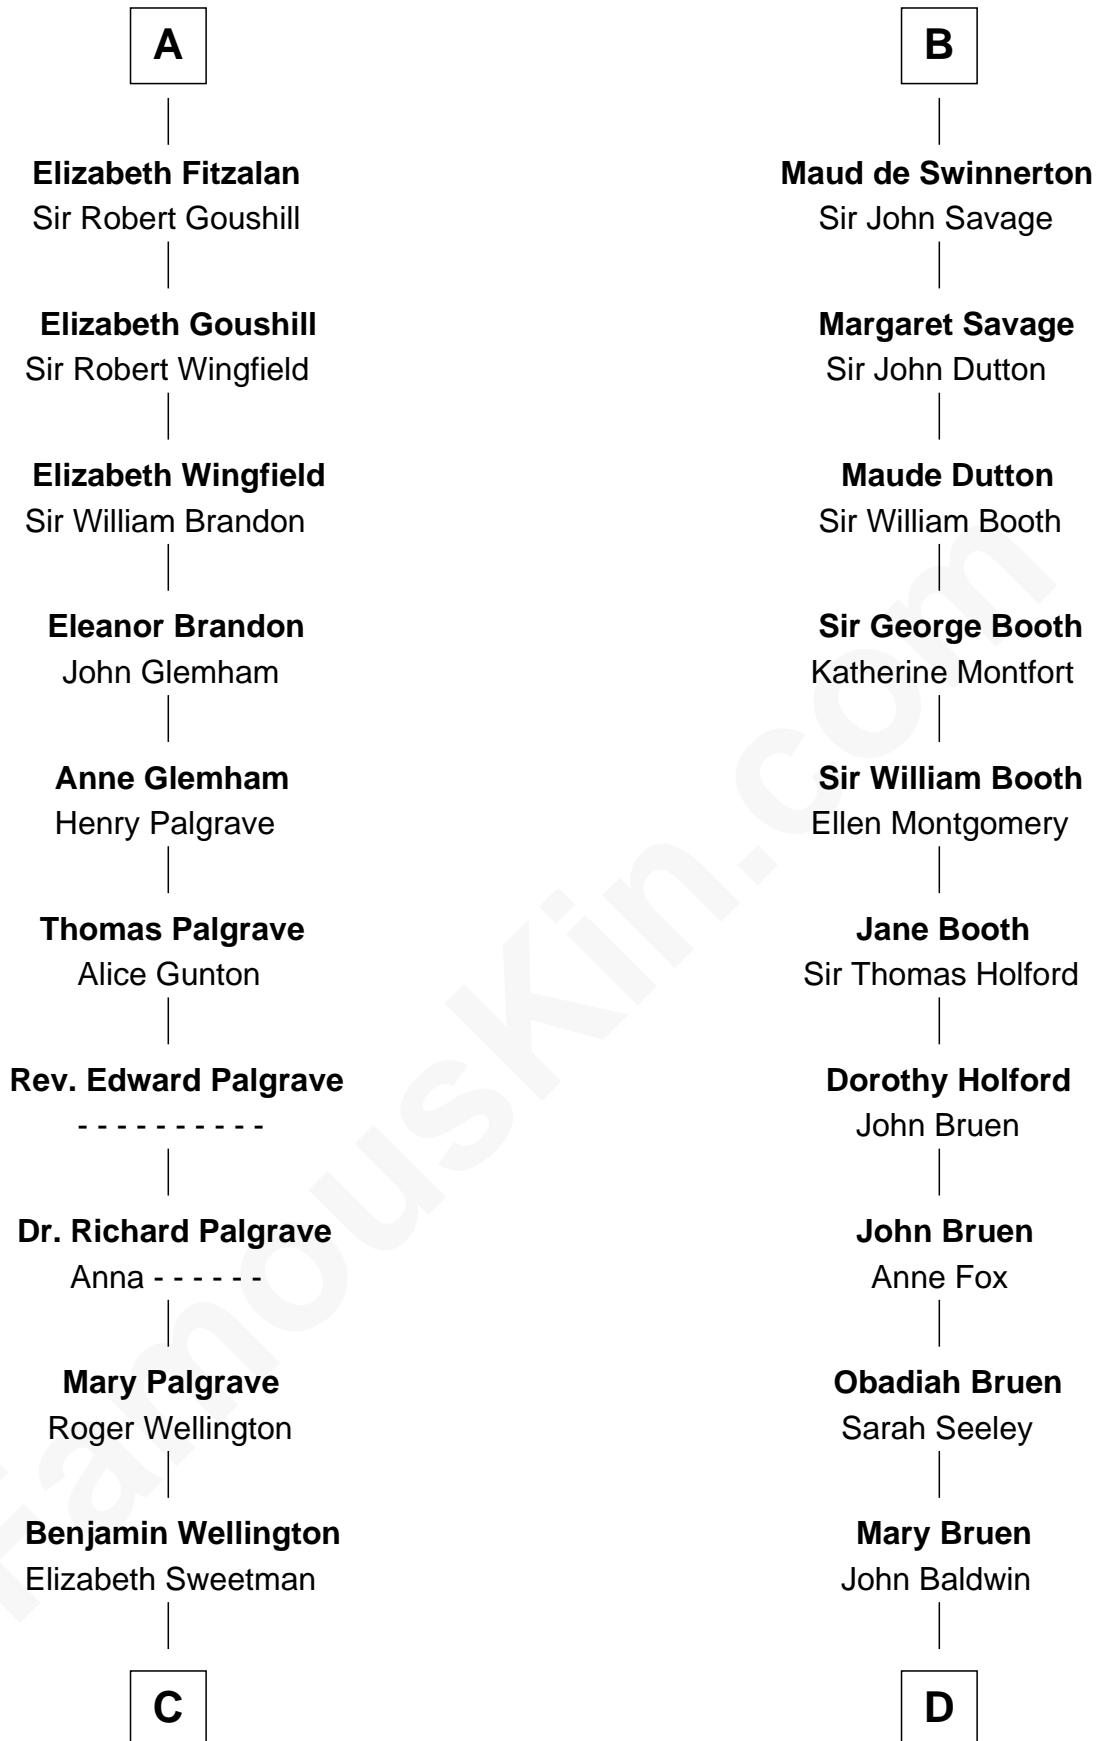

FamousKin.com

Relationship Chart of Roger Sherman

Signer of the Declaration of Independence

18th cousin 2 times removed of

Abraham Baldwin

Signer of the U.S. Constitution

C

Mehetable Wellington

William Sherman

Roger Sherman

Signer of Declaration of Independence

D

Abigail Baldwin

Samuel Baldwin

Timothy Baldwin

Bathsheba Stone

Michael Baldwin

Lucy Dudley

Abraham Baldwin

Signer of the U.S. Constitution

FamousKin.com