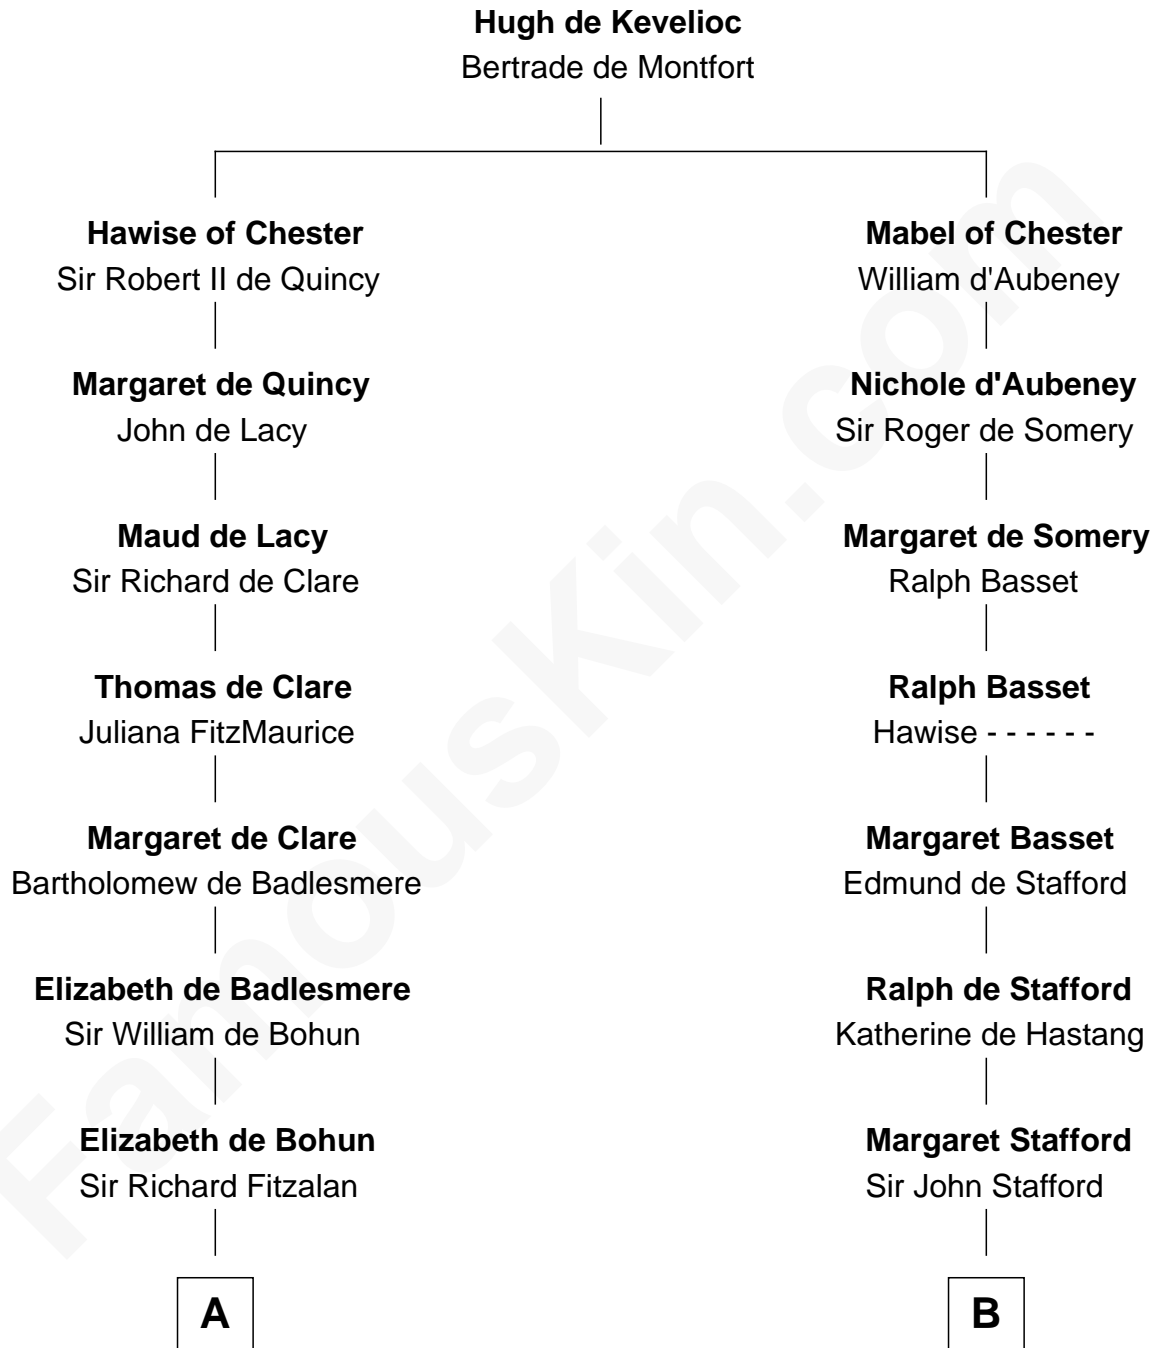

FamousKin.com

Relationship Chart of Roger Sherman

Signer of the Declaration of Independence

18th cousin 2 times removed of

Charles Carroll

Signer of the Declaration of Independence

C

Mehetable Wellington

William Sherman

Roger Sherman

Signer of Declaration of Independence

D

Nicholas Sewall

Susanna Burgess

Jane Sewall

Clement Brooke