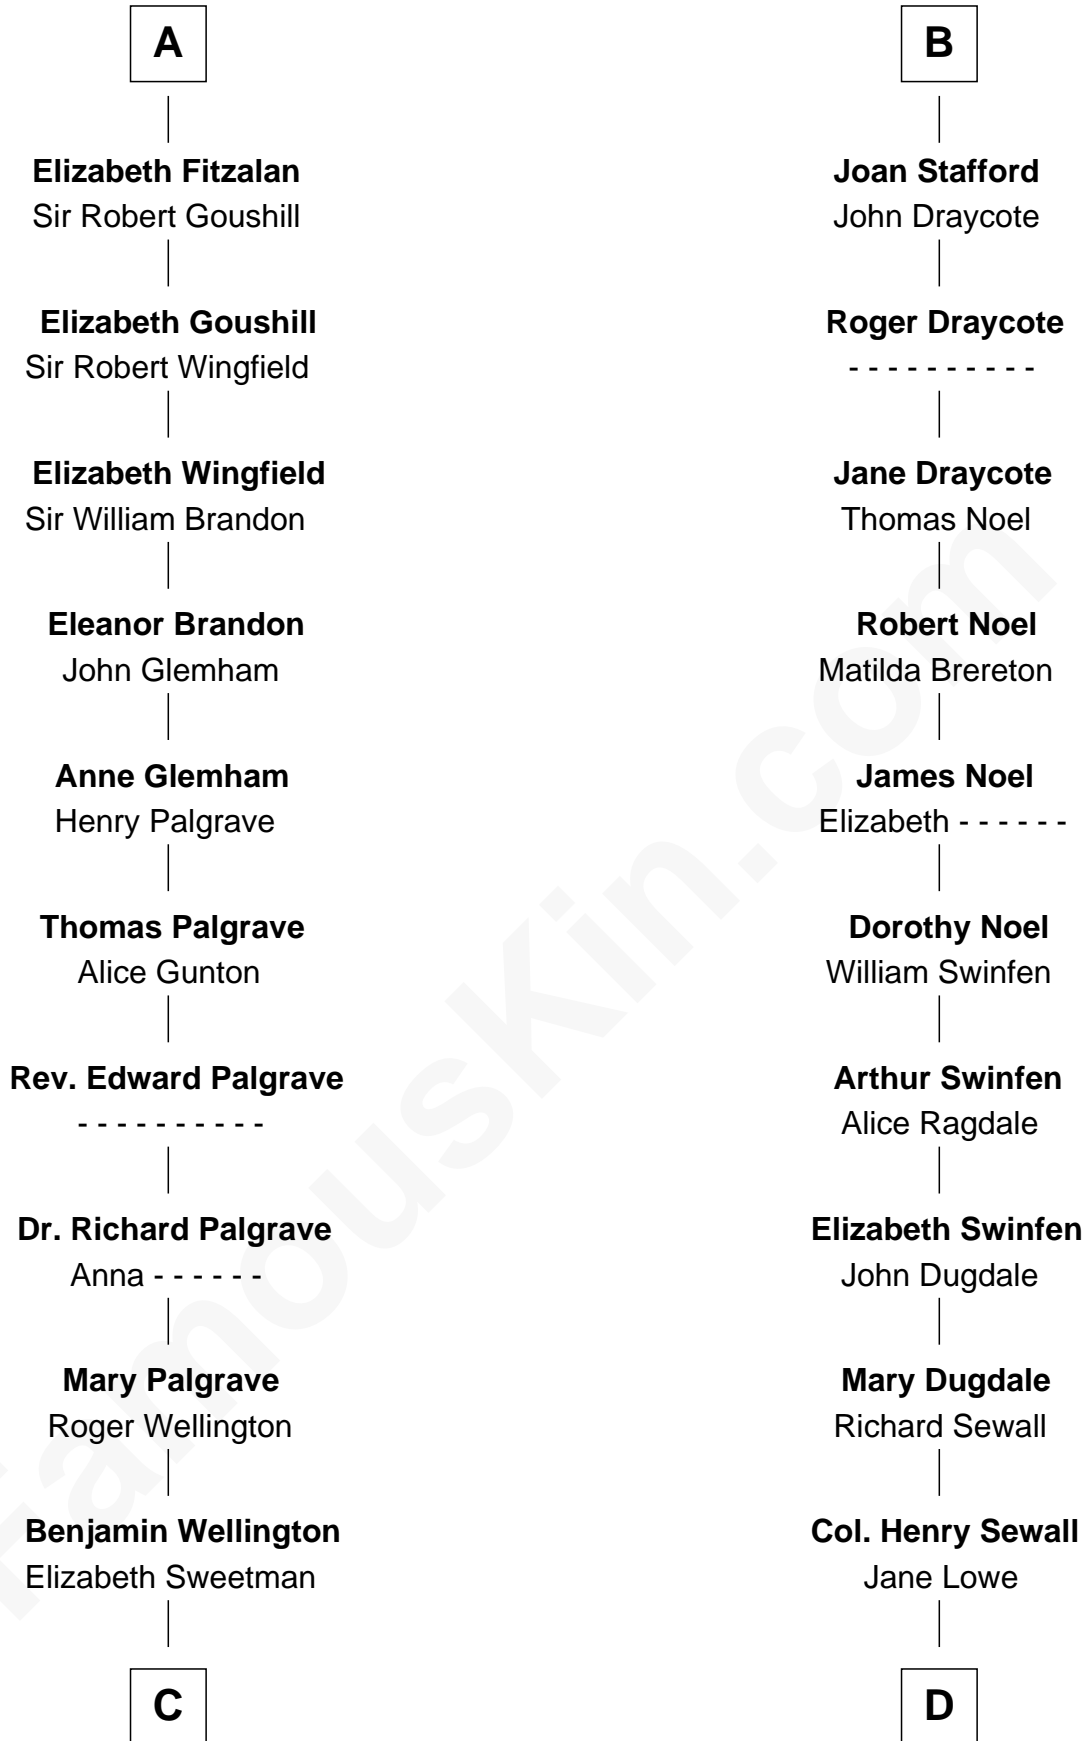

FamousKin.com

Relationship Chart of Roger Sherman

Signer of the Declaration of Independence

18th cousin 2 times removed of

Charles Carroll

Signer of the Declaration of Independence

C

Mehetable Wellington

William Sherman

Roger Sherman

Signer of Declaration of Independence

D

Nicholas Sewall

Susanna Burgess

Jane Sewall

Clement Brooke