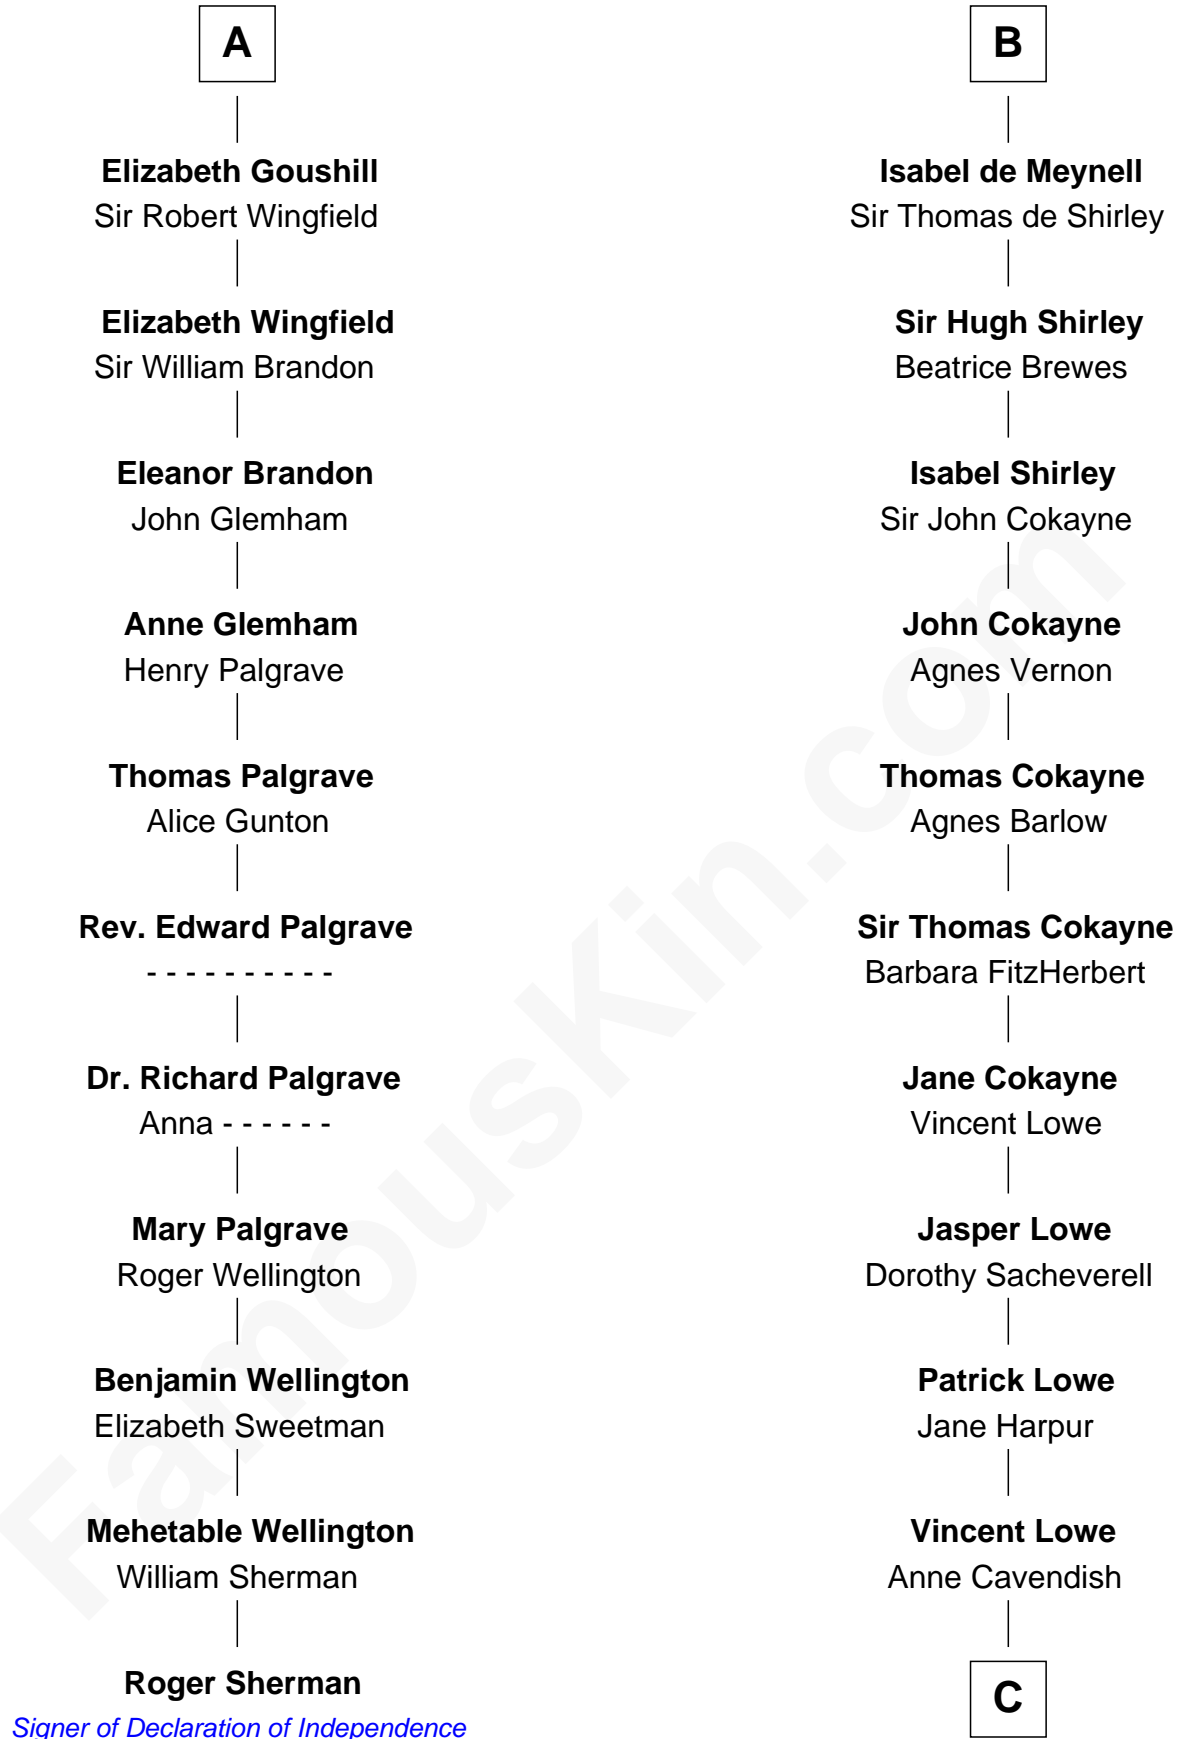

FamousKin.com

Relationship Chart of

Roger Sherman

Signer of the Declaration of Independence

17th cousin 4 times removed of

Charles Carroll

Signer of the Declaration of Independence

C

—
Jane Lowe

Col. Henry Sewall

—
Nicholas Sewall

Susanna Burgess

—
Jane Sewall

Clement Brooke

—
Elizabeth Brooke

Charles Carroll