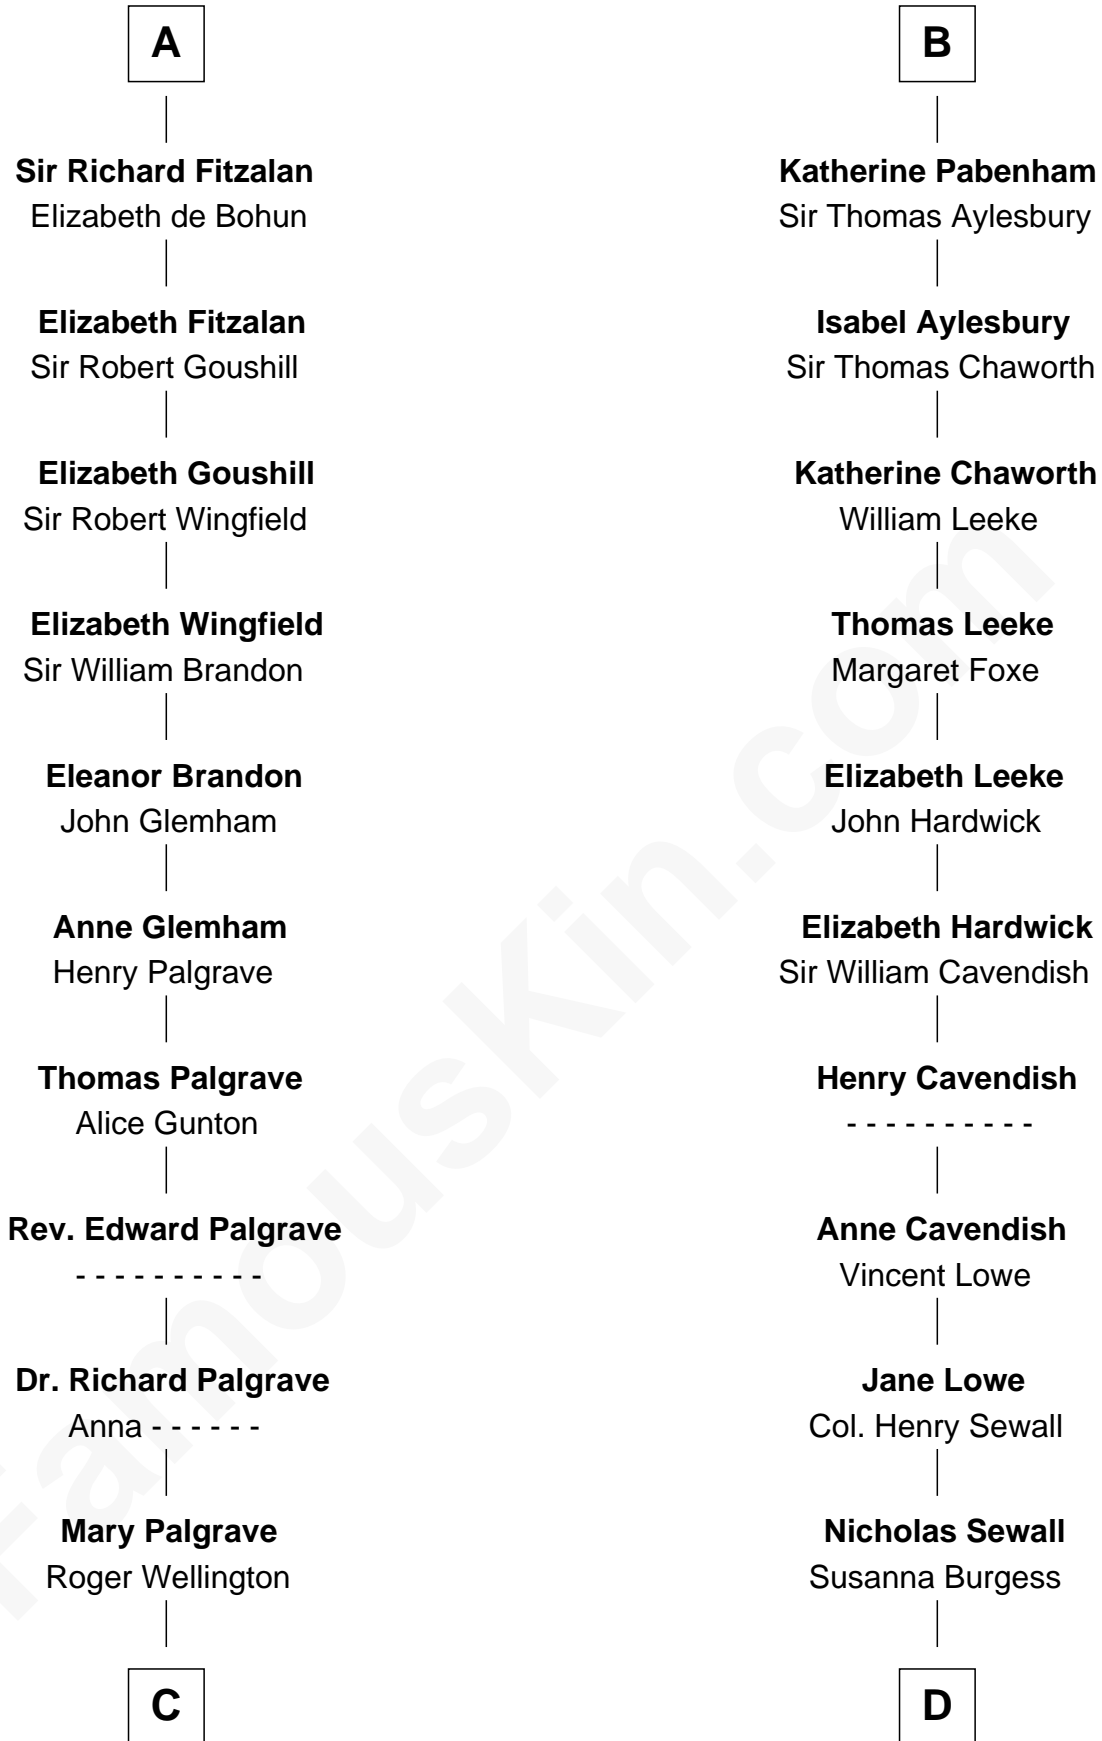

FamousKin.com Relationship Chart of

Roger Sherman

Signer of the Declaration of Independence

19th cousin of

Charles Carroll

Signer of the Declaration of Independence

Gundred de Warenne

with husband
Roger de Newburgh

Joan Peveral

Eleanor Plantagenet

Richard Fitzalan

Elizabeth d'Engaine

Sir Laurence de Pabenham

A

B

C