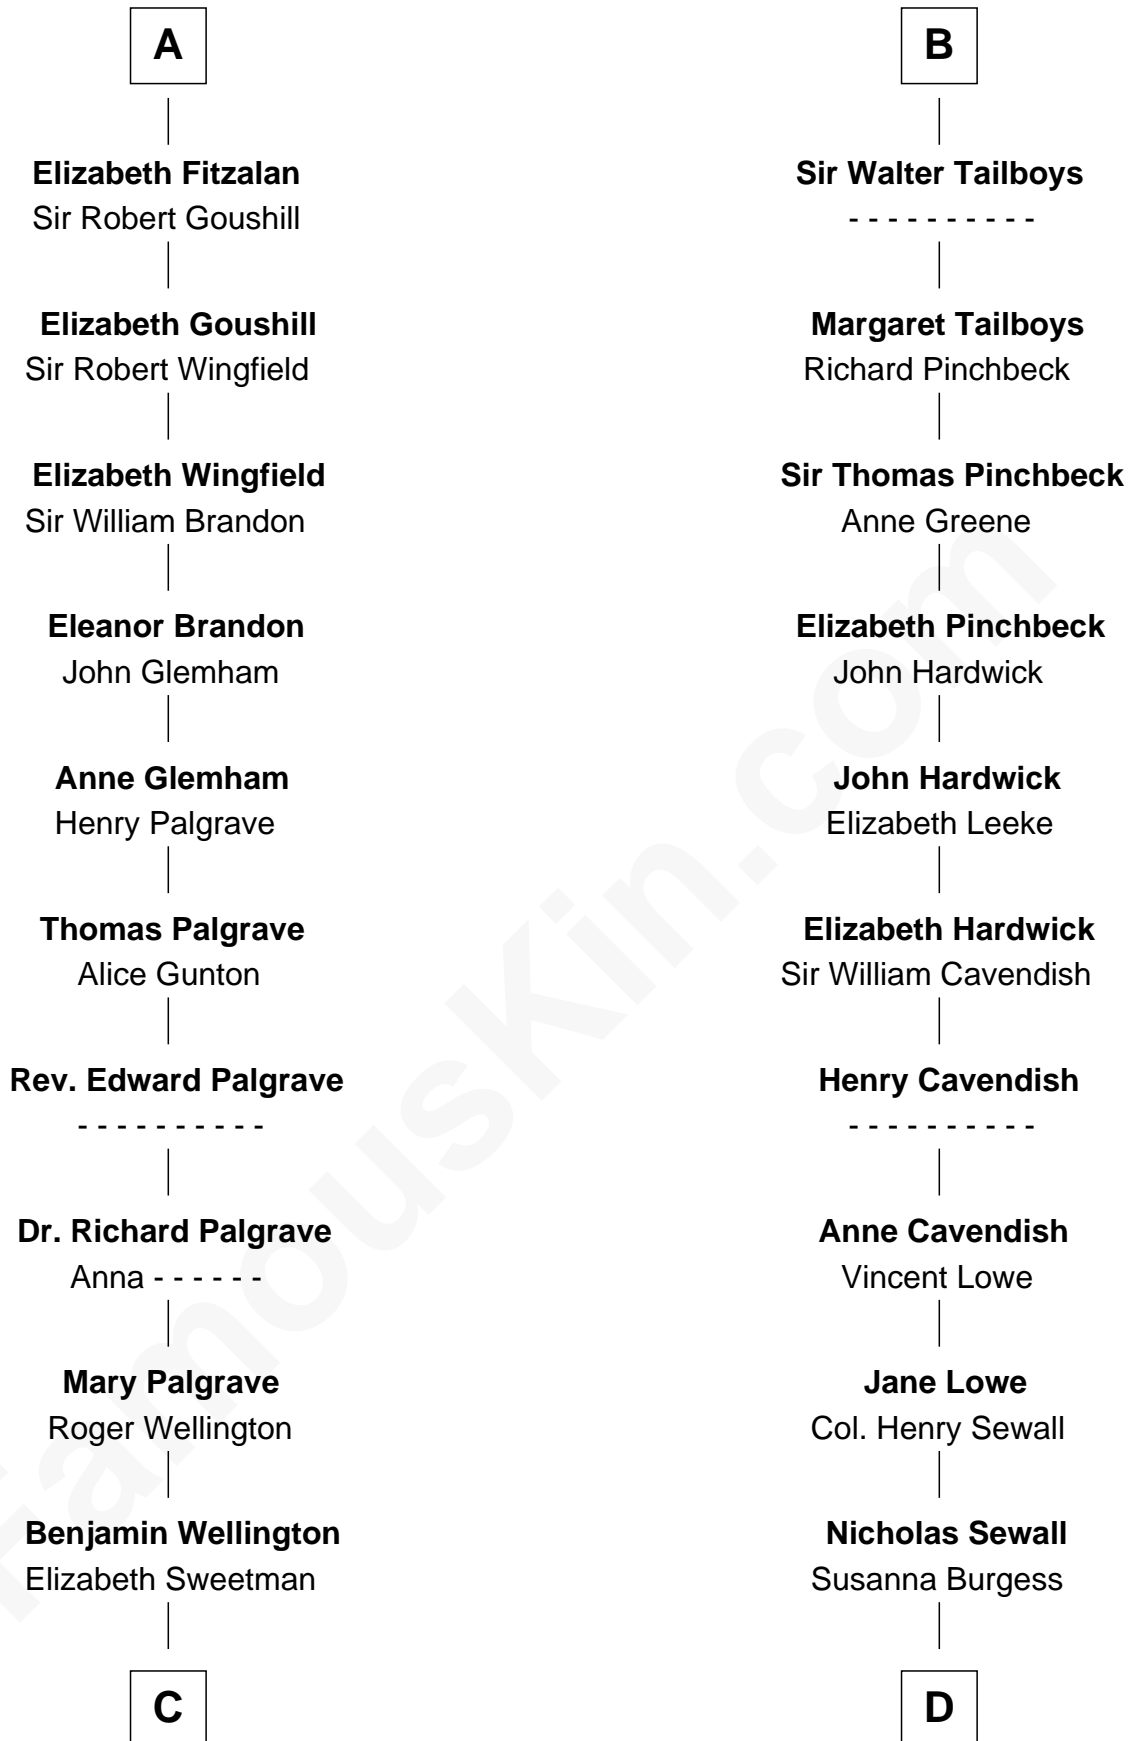

## Relationship Chart of

### Roger Sherman

*Signer of the Declaration of Independence*

18th cousin 1 time removed of

### Charles Carroll

*Signer of the Declaration of Independence*

**C**

**Mehetable Wellington**

William Sherman

**Roger Sherman**

*Signer of Declaration of Independence*

**D**