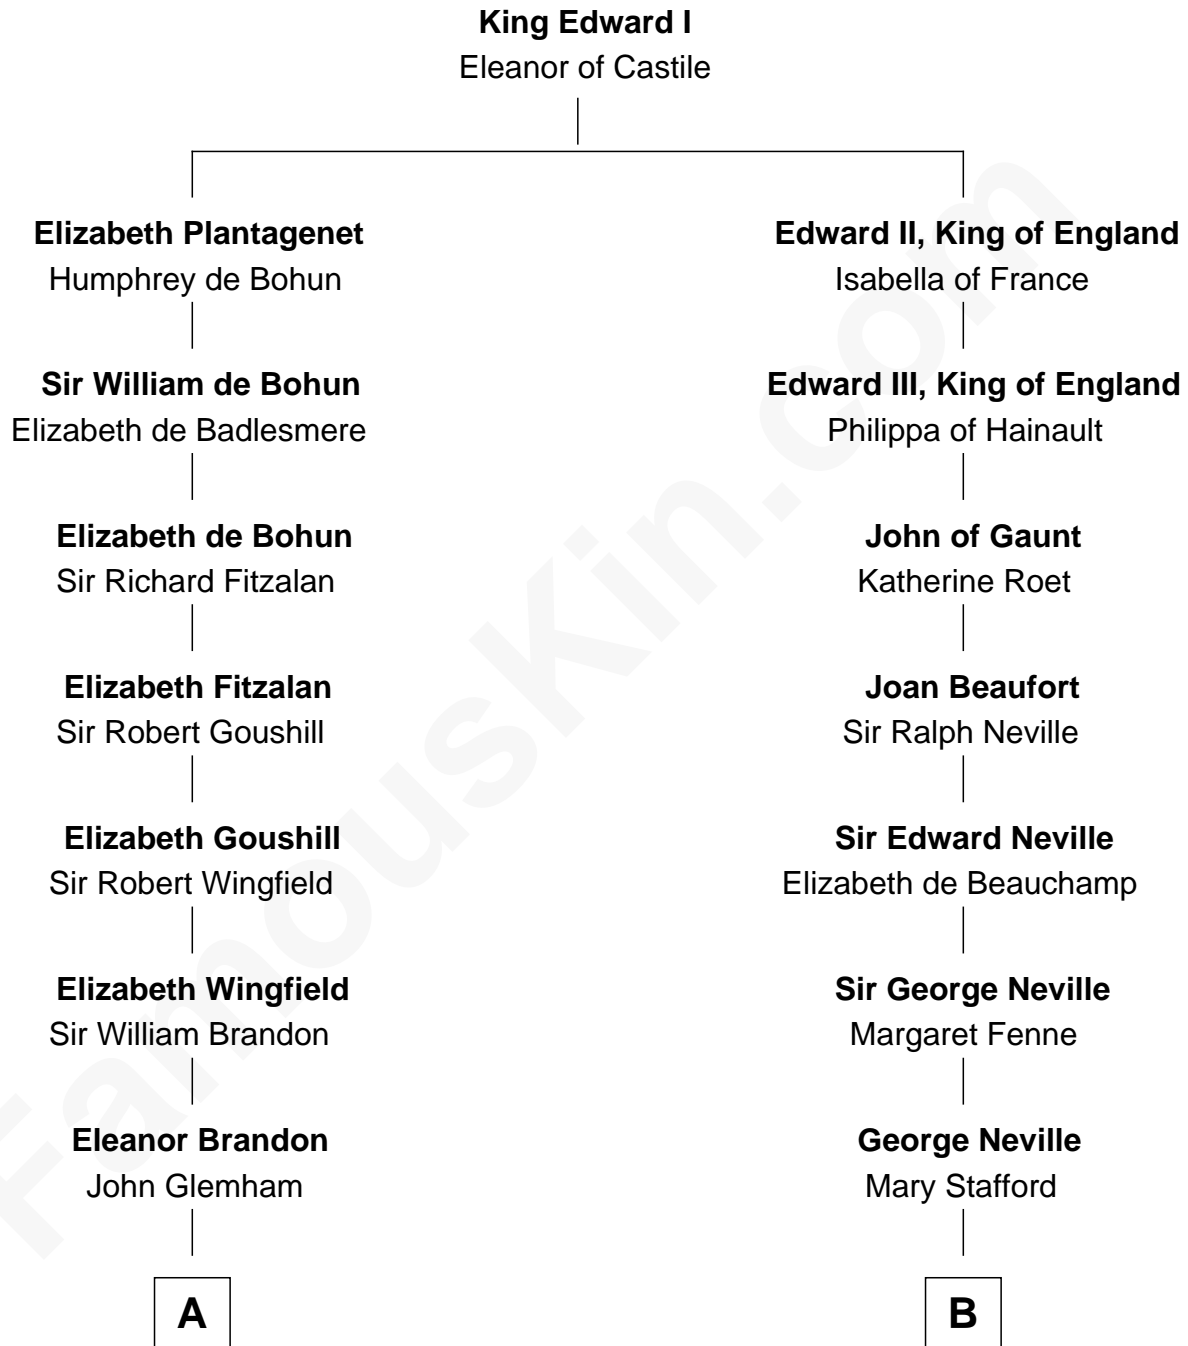

FamousKin.com

Relationship Chart of

Roger Sherman

Signer of the Declaration of Independence

14th cousin of

Daniel Carroll

Signer of the U.S. Constitution

A

Anne Glemham
Henry Palgrave

Thomas Palgrave
Alice Gunton

Rev. Edward Palgrave

Dr. Richard Palgrave
Anna -----

Mary Palgrave
Roger Wellington

Benjamin Wellington
Elizabeth Sweetman

Mehetable Wellington
William Sherman