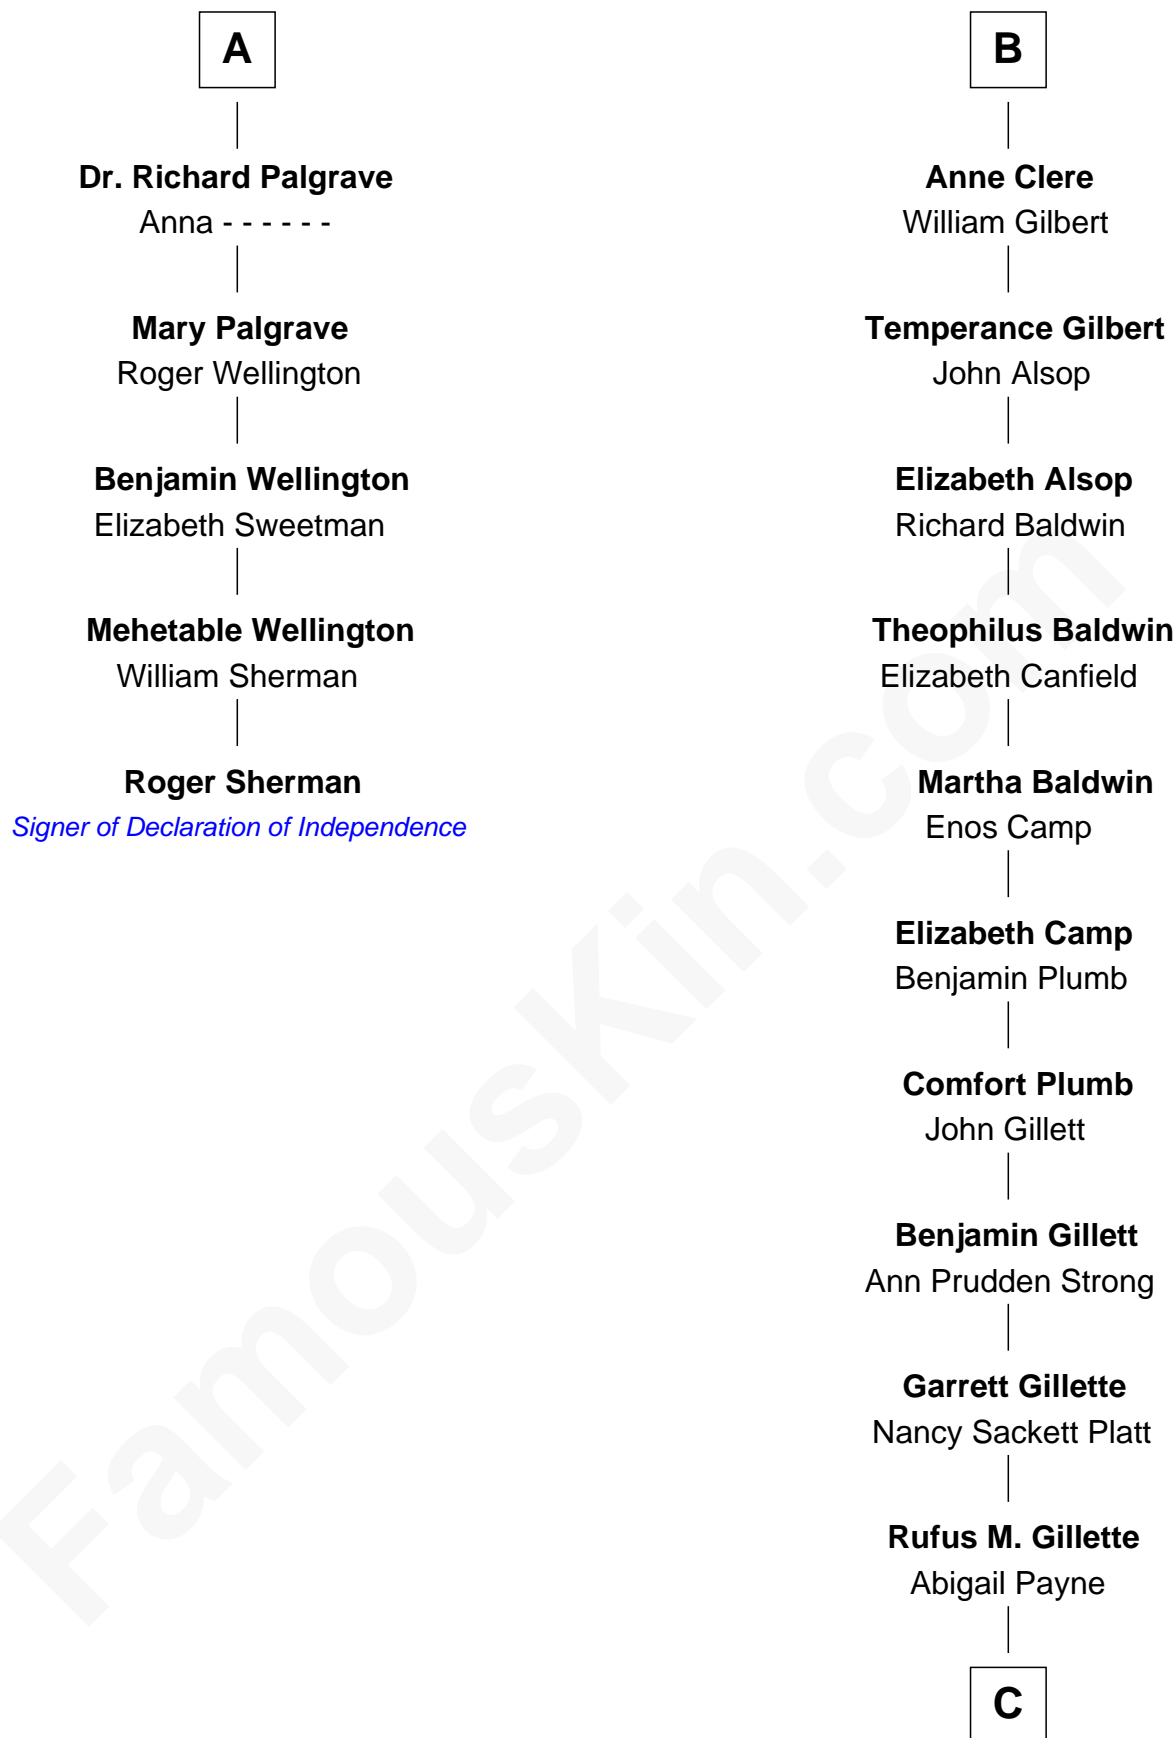

FamousKin.com

Relationship Chart of

Roger Sherman

Signer of the Declaration of Independence

11th cousin 9 times removed of

Treat Williams
TV & Movie Actor

Sir Richard Fitzalan
Elizabeth de Bohun

C

Mary Abigail Gillette
George Willey Andrew

Treat Payne Andrew
Eleanor Barnum

Marian Andrew
Richard Norman Williams

Treat Williams
TV & Movie Actor