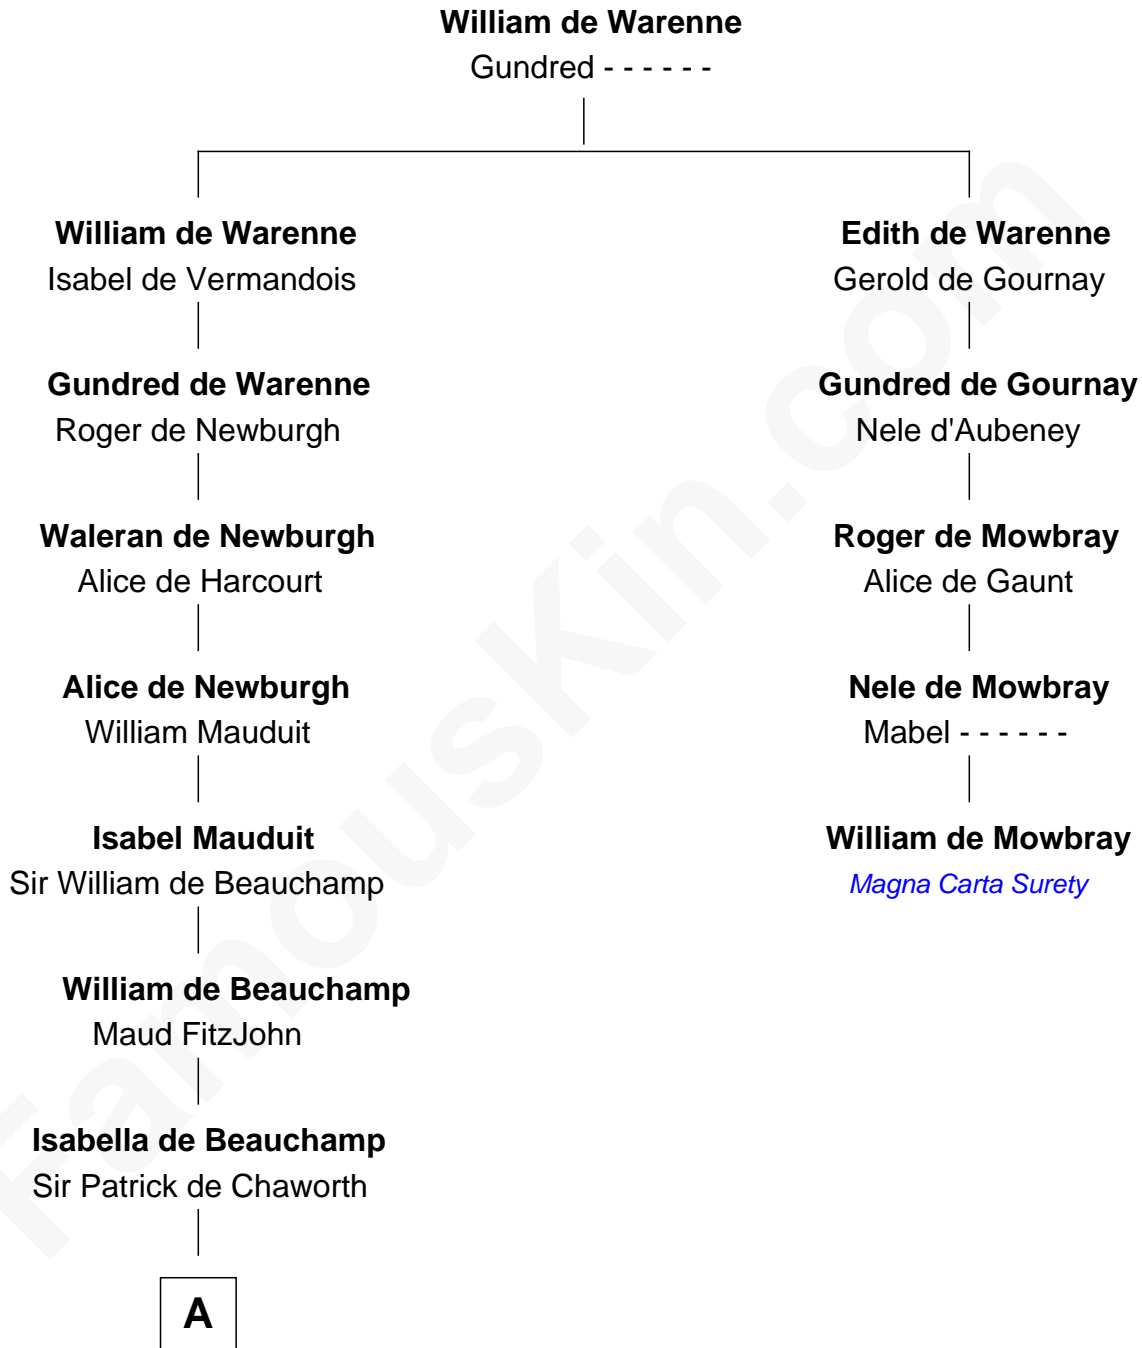

# FamousKin.com

## Relationship Chart of

### Roger Sherman

Signer of the Declaration of Independence

4th cousin 17 times removed of

**William de Mowbray**  
Magna Carta Surety

**B**

Dr. Richard Palgrave

Anna - - - - -

Mary Palgrave