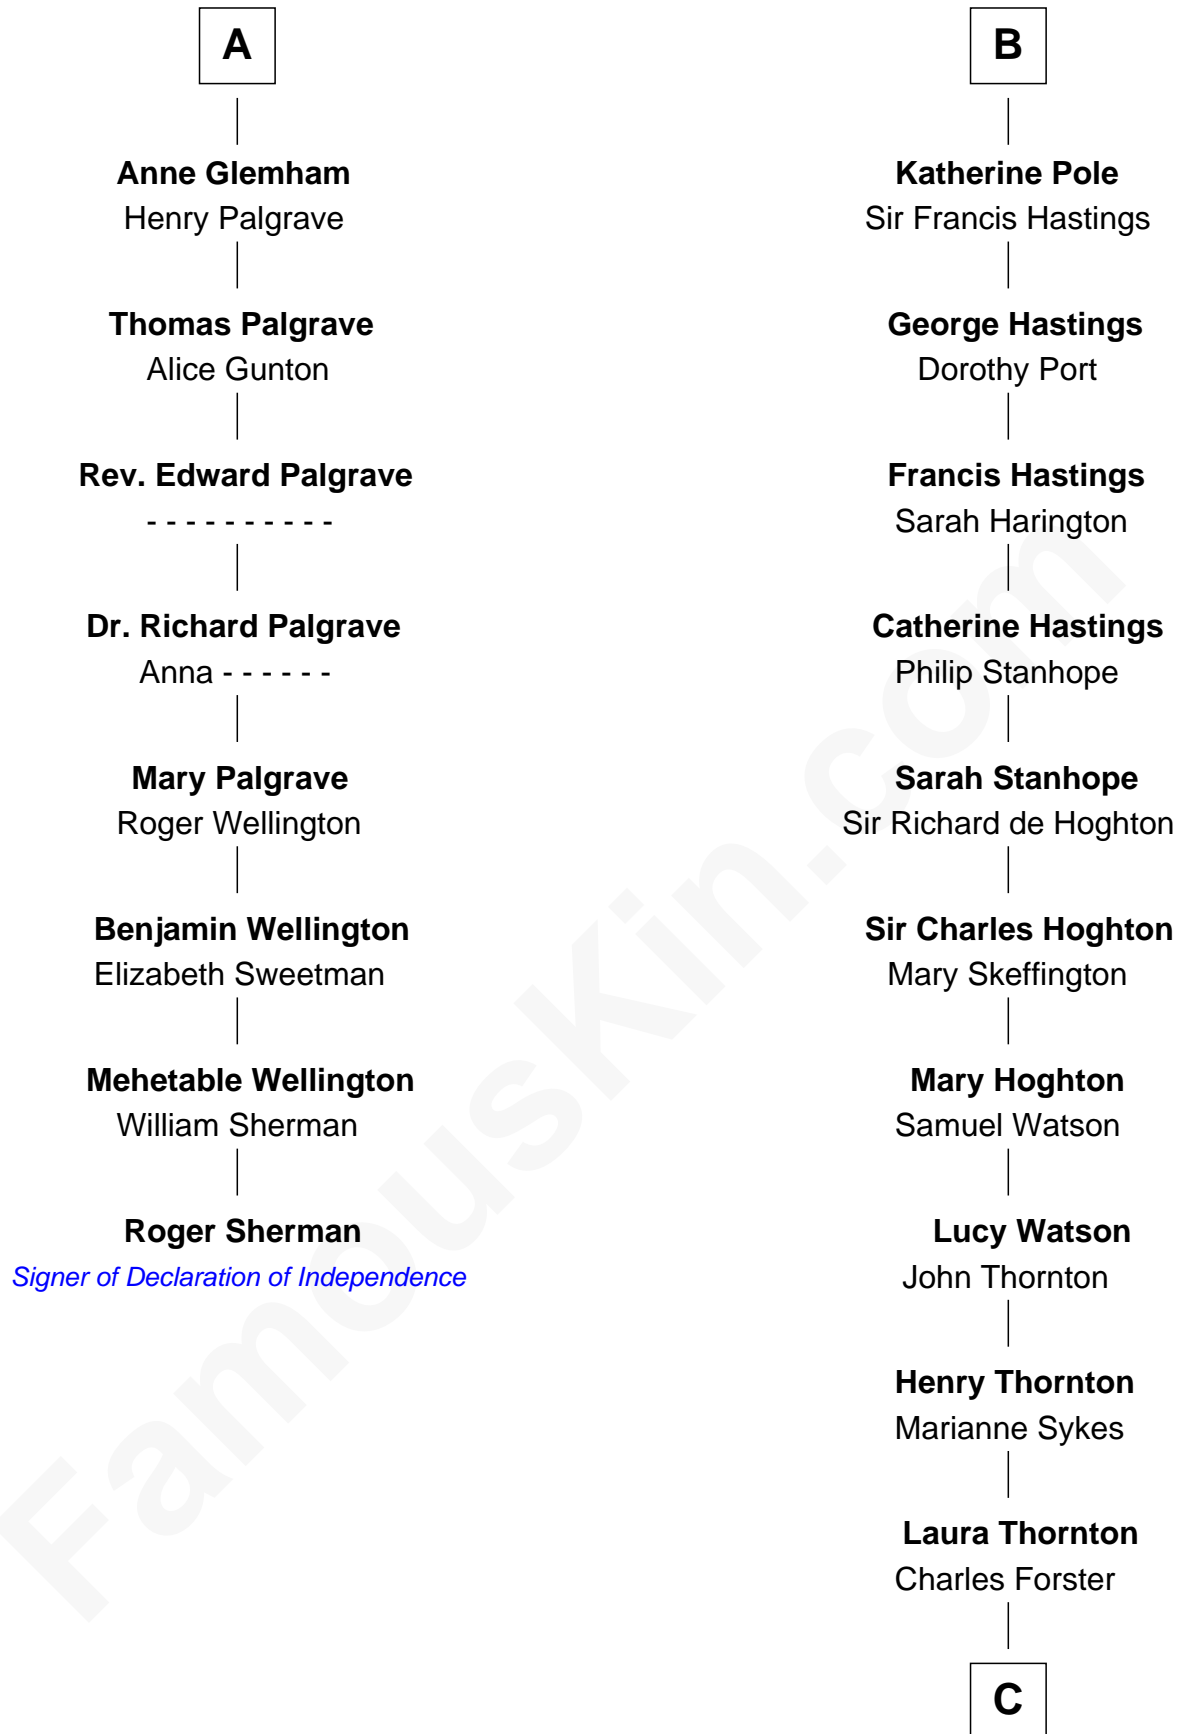

## Relationship Chart of

### Roger Sherman

*Signer of the Declaration of Independence*

14th cousin 4 times removed of

**E. M. Forster**  
*English Novelist*

**King Edward I**  
Eleanor of Castile

**C**

**Edward Morgan Llewellyn Forster**

Alice Clara Whichelo

**E. M. Forster**

*English Novelist*

FamousKin.com