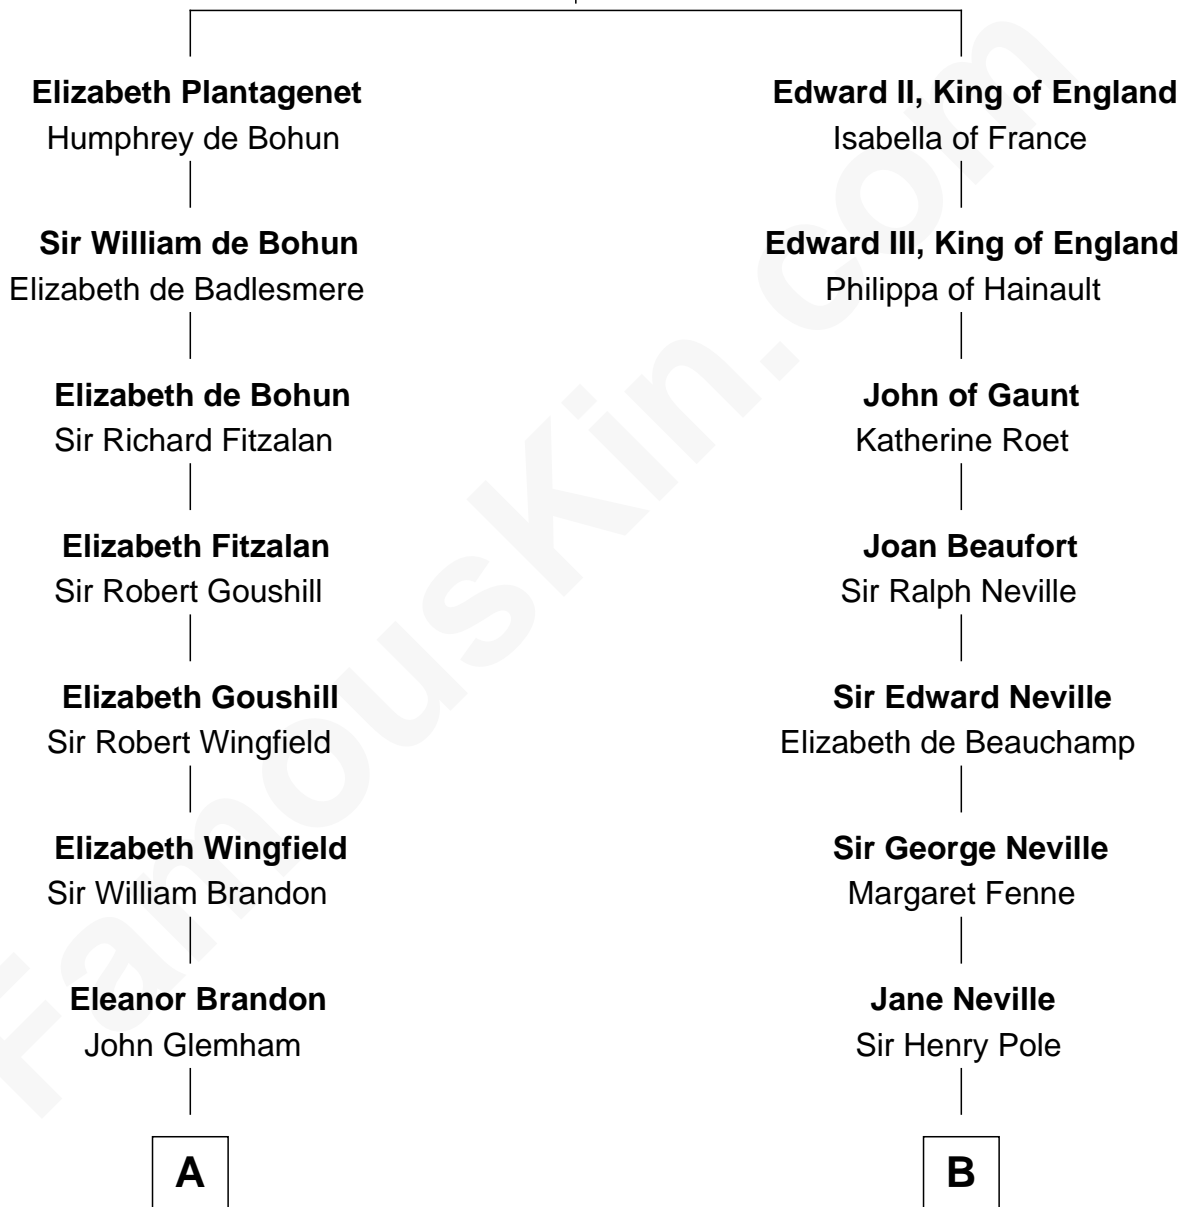

## Relationship Chart of

### Roger Sherman

*Signer of the Declaration of Independence*

14th cousin 4 times removed of

**E. M. Forster**  
*English Novelist*

**King Edward I**  
Eleanor of Castile

**C**

**Edward Morgan Llewellyn Forster**

Alice Clara Whichelo

**E. M. Forster**

*English Novelist*

FamousKin.com