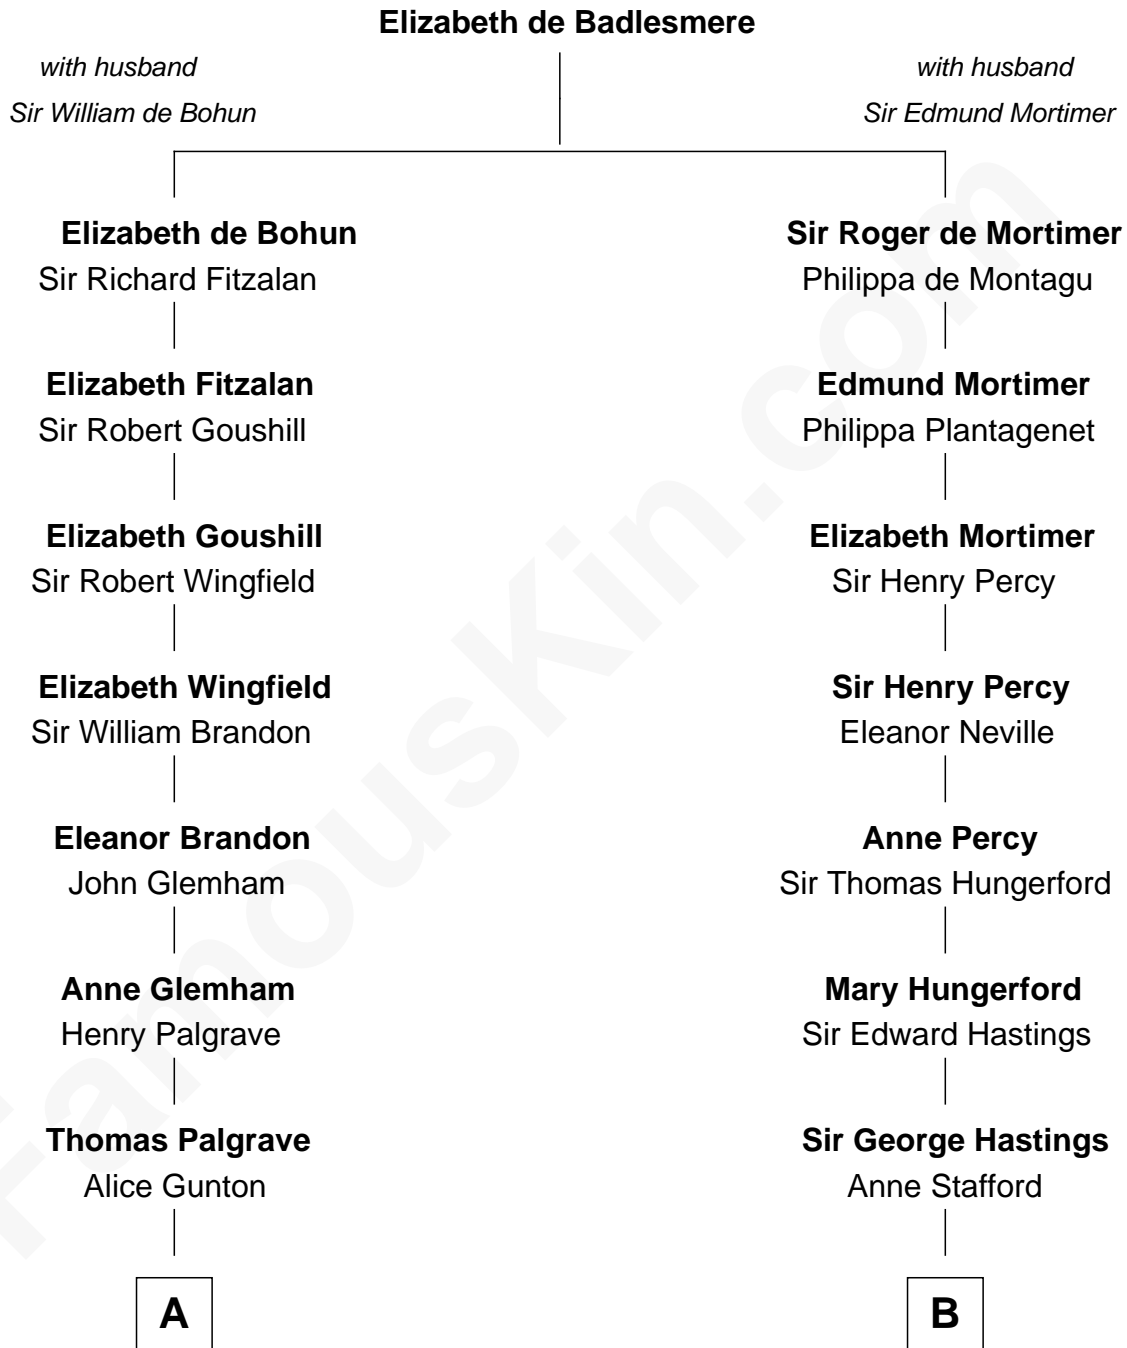

FamousKin.com

Relationship Chart of

Roger Sherman

Signer of the Declaration of Independence

12th cousin 6 times removed of

E. M. Forster
English Novelist

C

Edward Morgan Llewellyn Forster

Alice Clara Whichelo

E. M. Forster

English Novelist

FamousKin.com