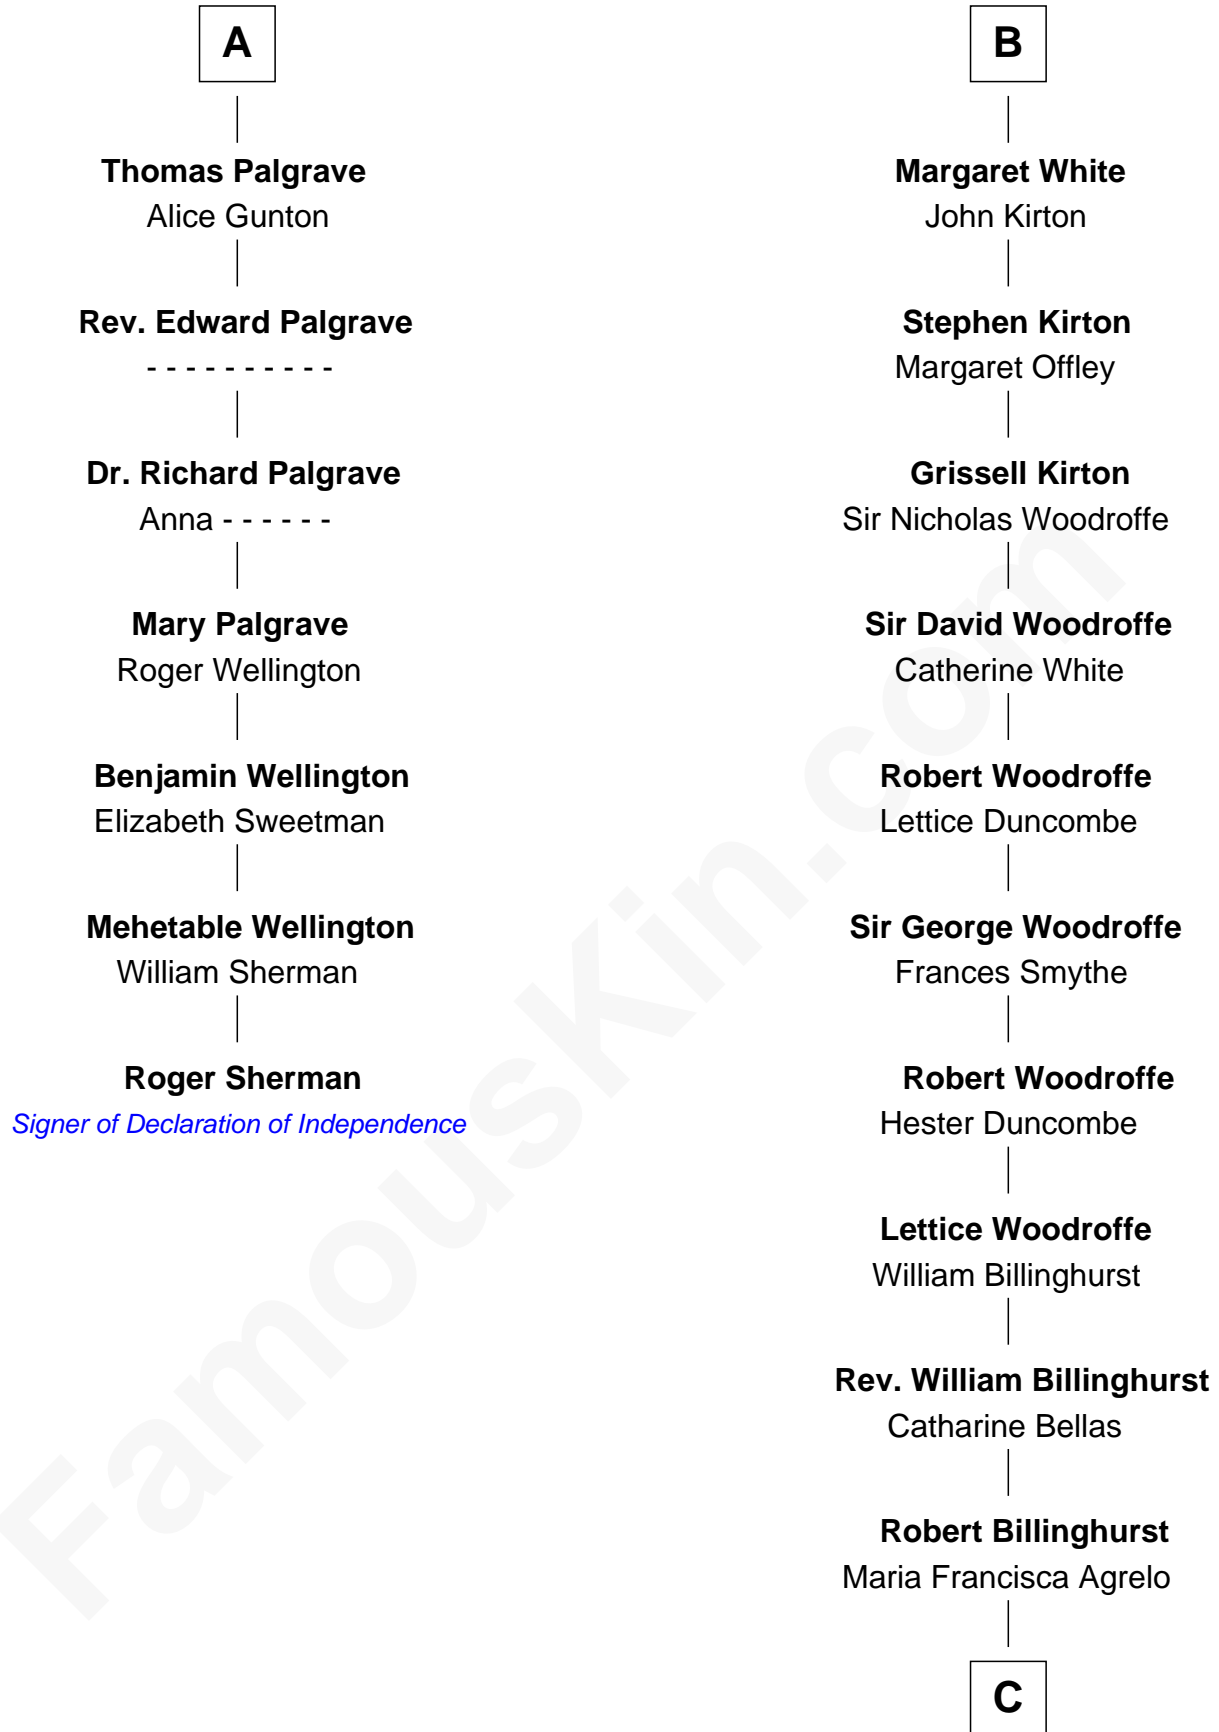

### Guillermo Billinghurst

*31st President of Peru*

**Bartholomew de Badlesmere**

Margaret de Clare

**Elizabeth de Badlesmere**

Sir William de Bohun

**Elizabeth de Bohun**

Sir Richard Fitzalan

**Anne Glemham**

Henry Palgrave

**A**

**Maud de Badlesmere**

John de Vere

**Margaret de Vere**

Henry de Beaumont

**Sir John de Beaumont**

Katherine de Everingham

**Elizabeth Beaumont**

Sir William Botreaux

**Margaret Botreaux**

Sir Robert Hungerford

**Eleanor Hungerford**

Sir John White

**Robert White**

Margaret Gainsford

**B**

C

Guillermo Eugenio Billinghurst

Belisaria Angulo

Guillermo Billinghurst

*31st President of Peru*

FamousKin.com