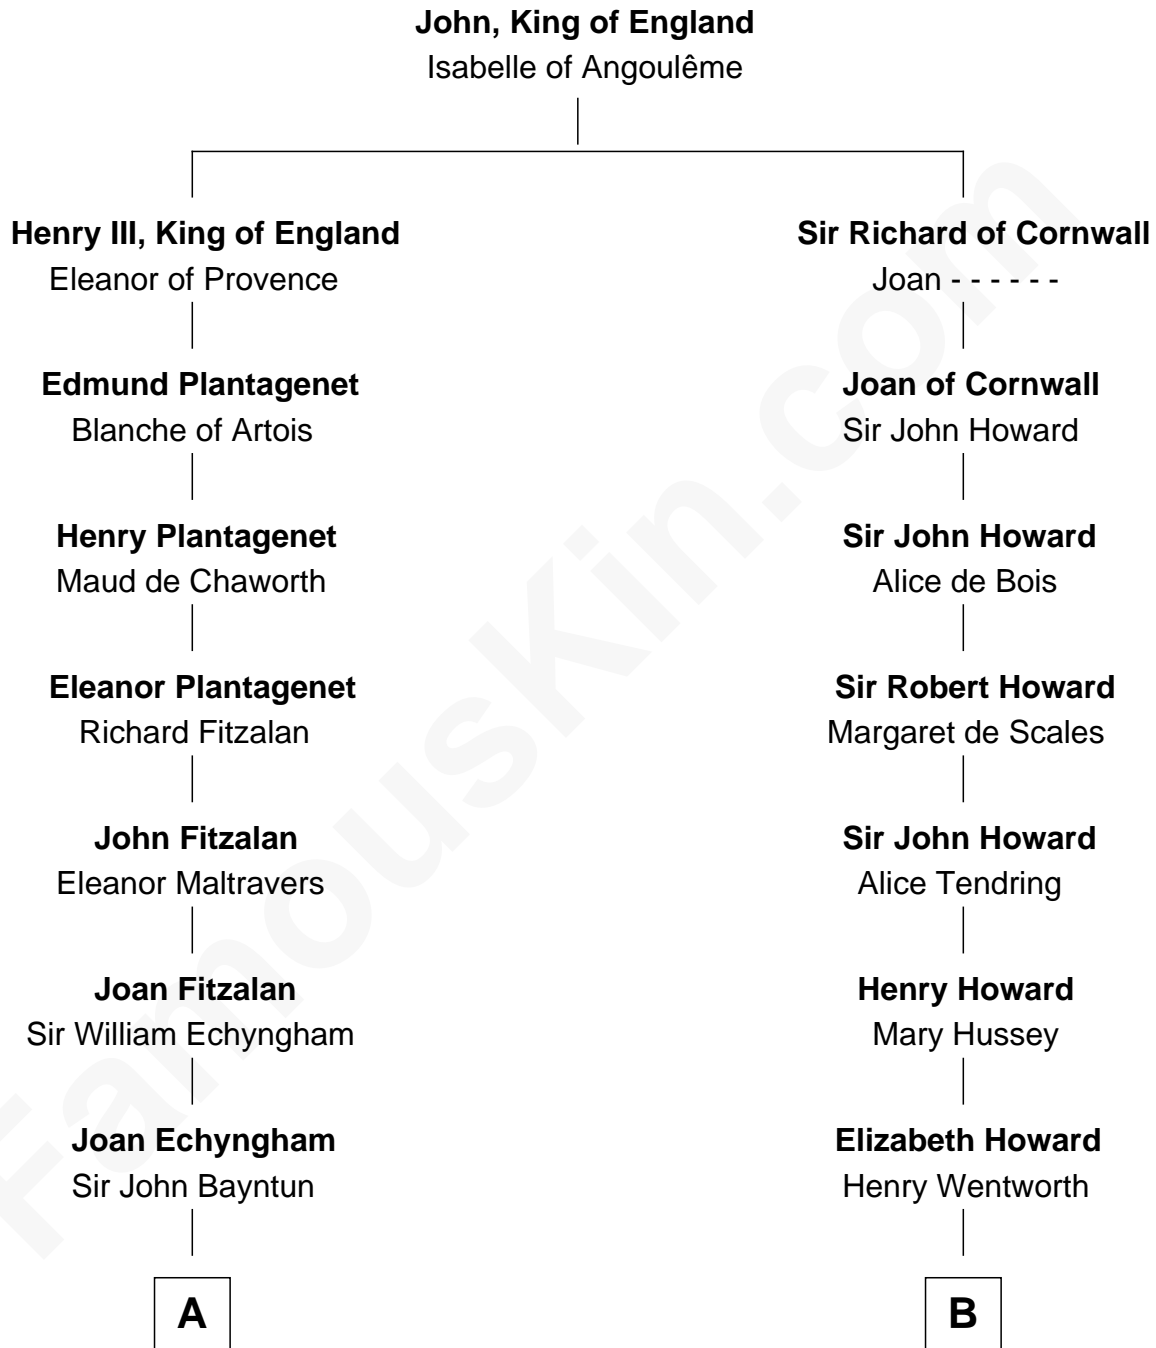

## Relationship Chart of

### Samuel Cony

31st Governor of Maine

13th cousin 5 times removed of

**Rev. George Burroughs**

Executed for Witchcraft, Salem 1692

**C**

—  
**Samuel Cony**  
Susan Bowdoin Coney

—  
**Samuel Cony**  
*31st Governor of Maine*