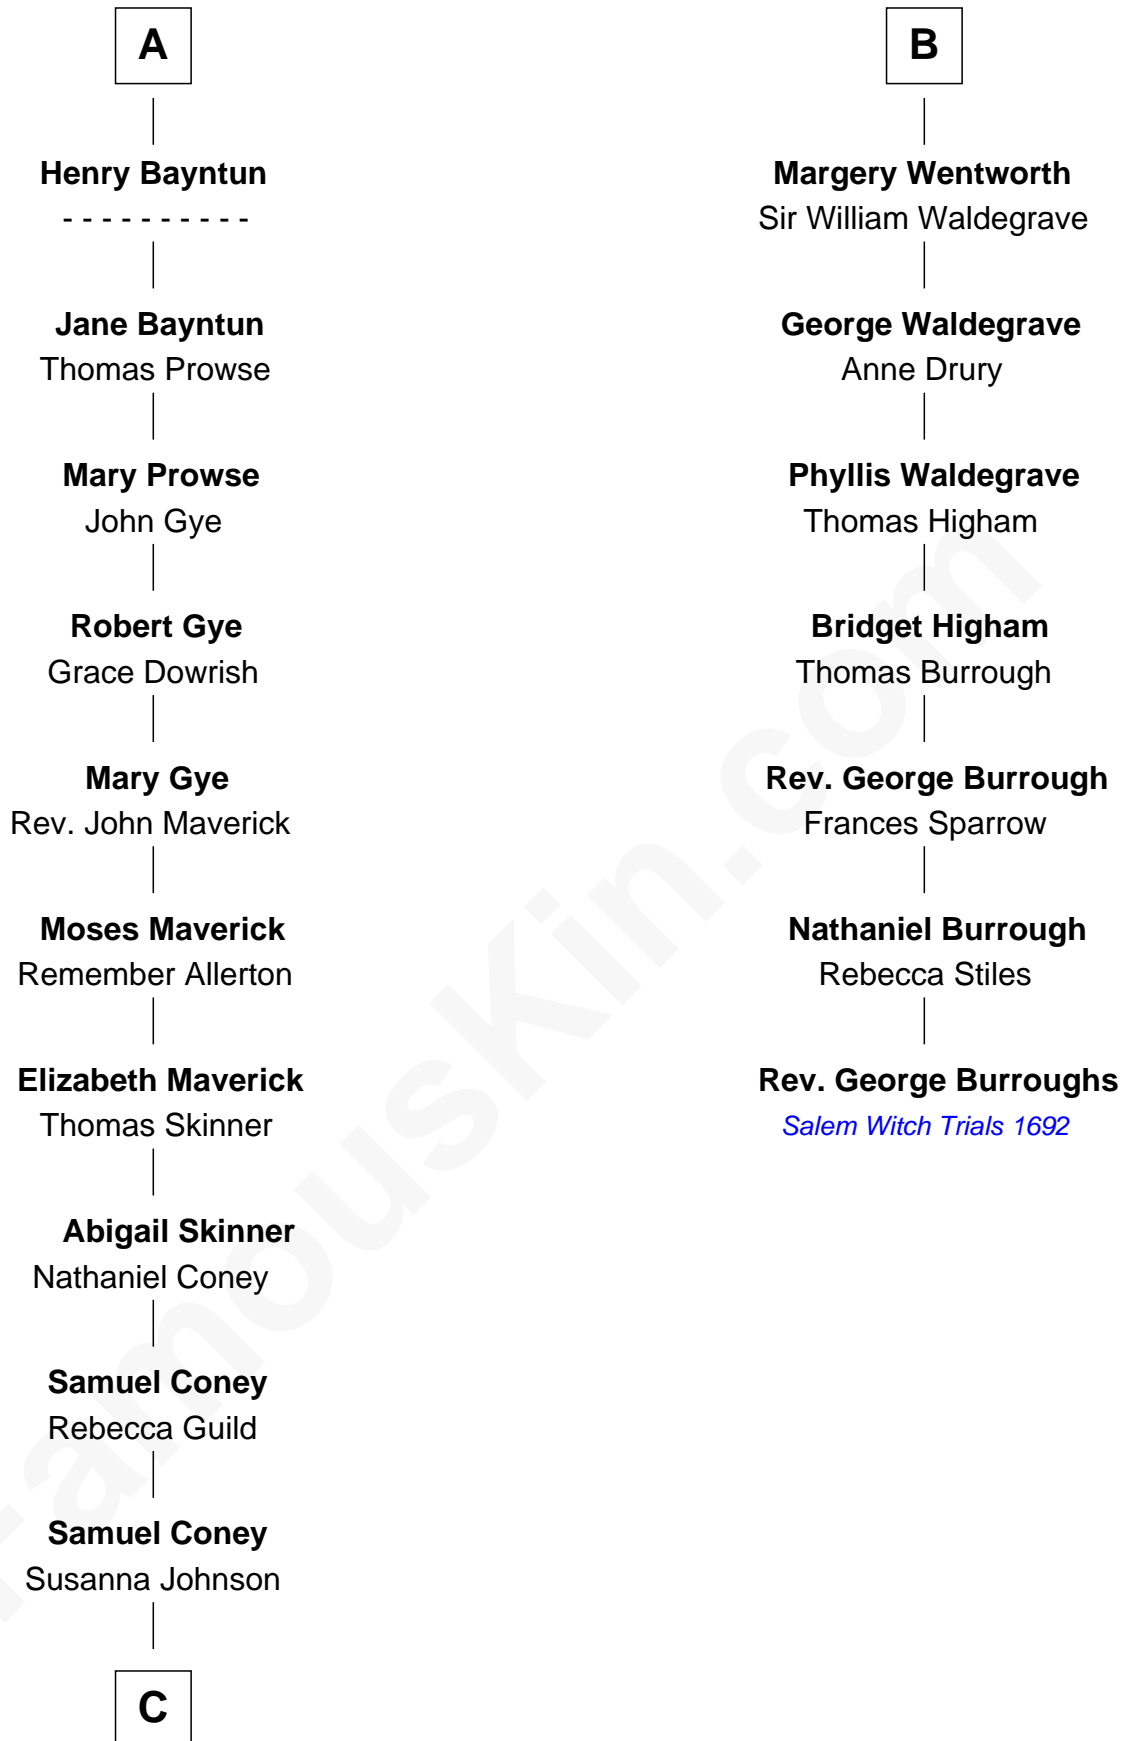

## Relationship Chart of

### Samuel Cony

31st Governor of Maine

13th cousin 5 times removed of

**Rev. George Burroughs**

Executed for Witchcraft, Salem 1692

**C**

—  
**Samuel Cony**  
Susan Bowdoin Coney

—  
**Samuel Cony**  
*31st Governor of Maine*